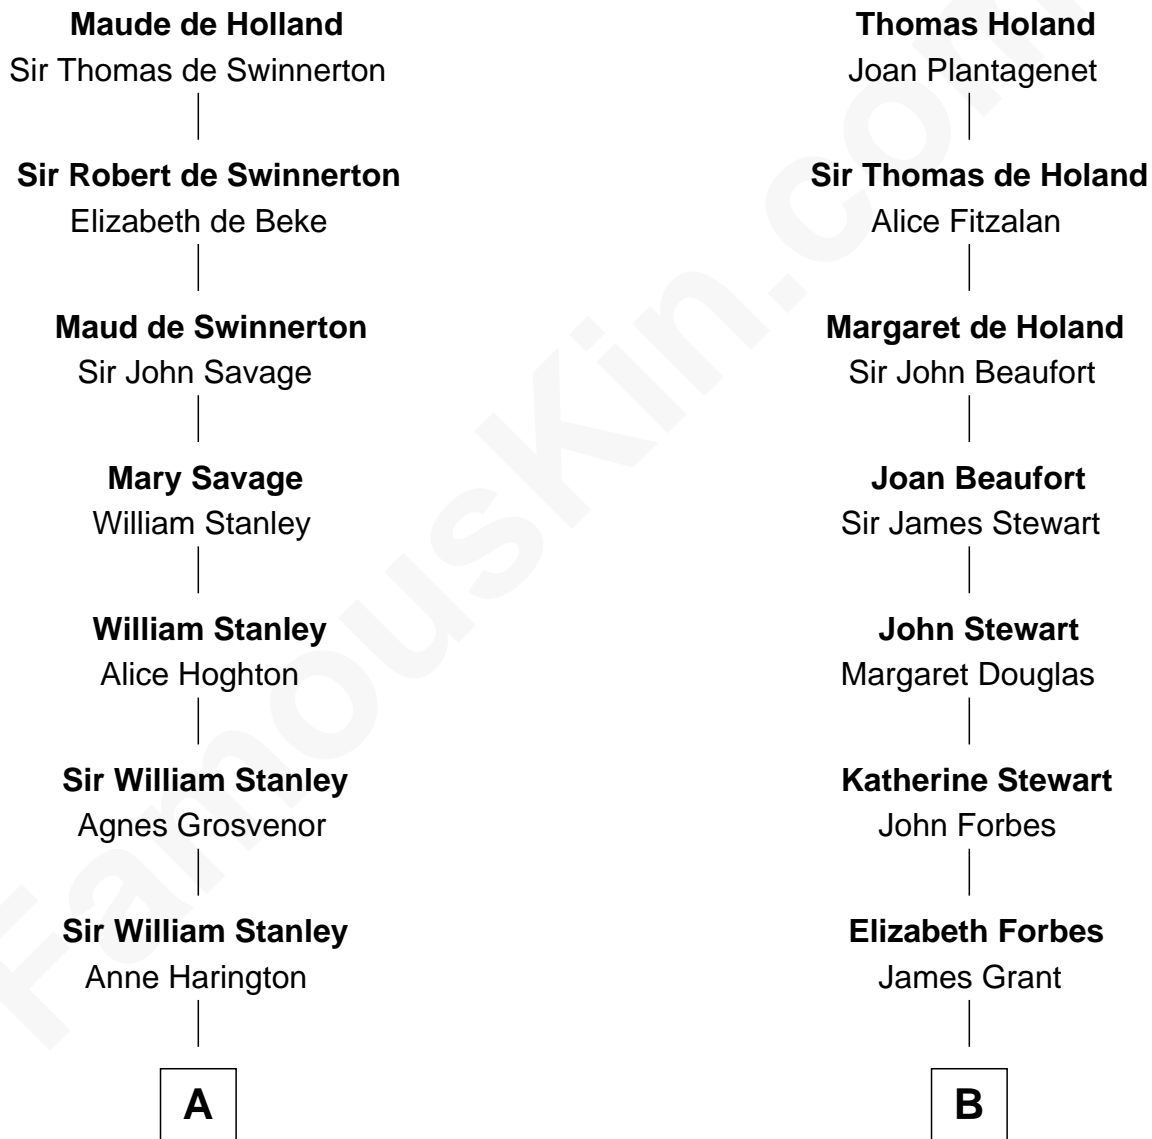

FamousKin.com Relationship Chart of

Henry Lee III

9th Governor of Virginia

14th cousin 3 times removed of

Lytton Strachey

Author and Co-Founder of Bloomsbury Group

Sir Robert de Holland

Maude la Zouche

A

Peter Stanley
Cecily Tarleton

Anne Stanley
Edward Sutton

Anne Sutton
Richard Eltonhead

Alice Eltonhead
Henry Corbin

Laetitia Corbin
Richard Lee

Henry Lee
Mary Bland

Col. Henry Lee
Lucy Grymes