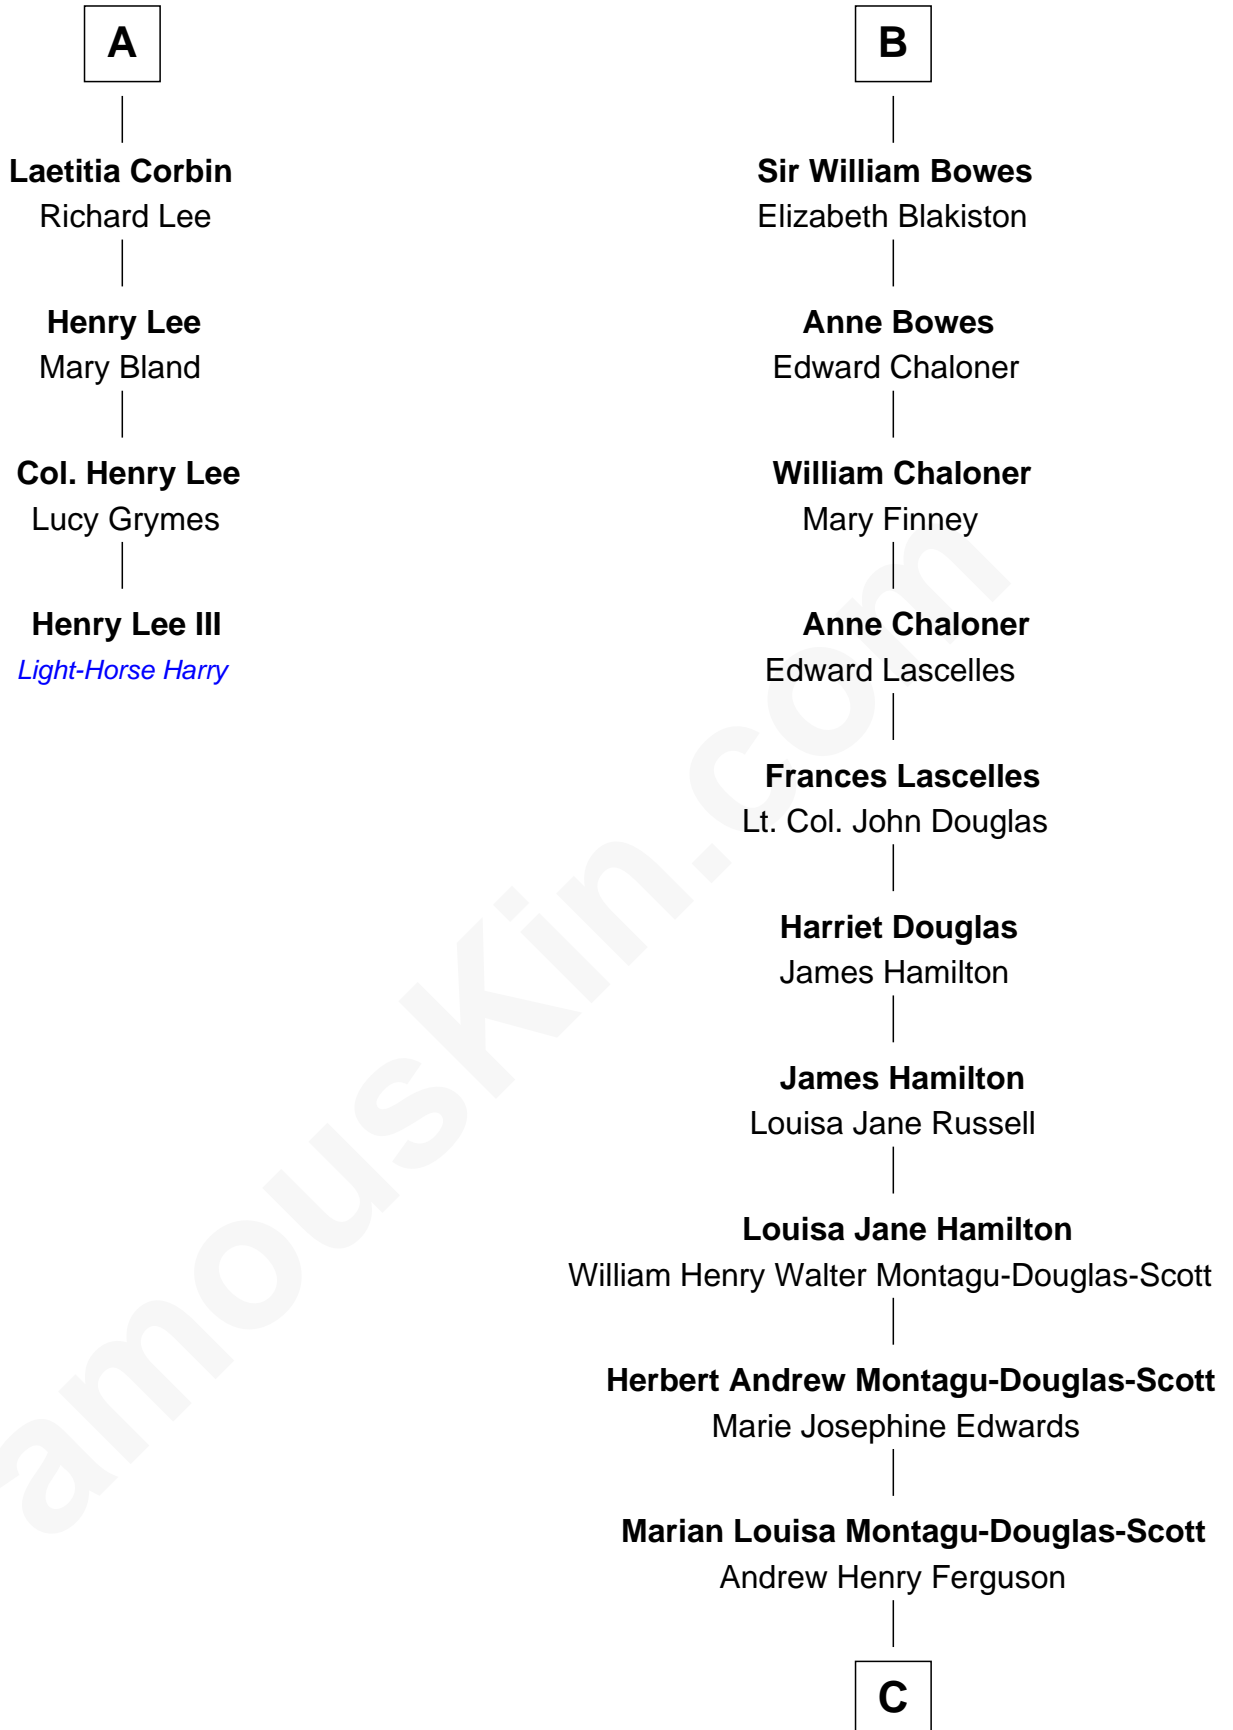

# FamousKin.com Relationship Chart of

**Henry Lee III**

*9th Governor of Virginia*

10th cousin 8 times removed of

**Sarah Ferguson**

*Duchess of York*

**Sir Thomas Stanley**

Joan Goushill

Sir William Troutbeck

**Adam Troutbeck**

Joan Molyneux

**Margaret Troutbeck**

Sir John Talbot

**Sir John Talbot**

Frances Giffard

**Jane Talbot**

Sir George Bowes

**Thomas Bowes**

Anne Warcop

**Thomas Bowes**

Anne Maxton

**B**

**C**

—  
**Ronald Ivor Ferguson**

Susan Mary Wright

—  
**Sarah Ferguson**

*Duchess of York*

FamousKin.com