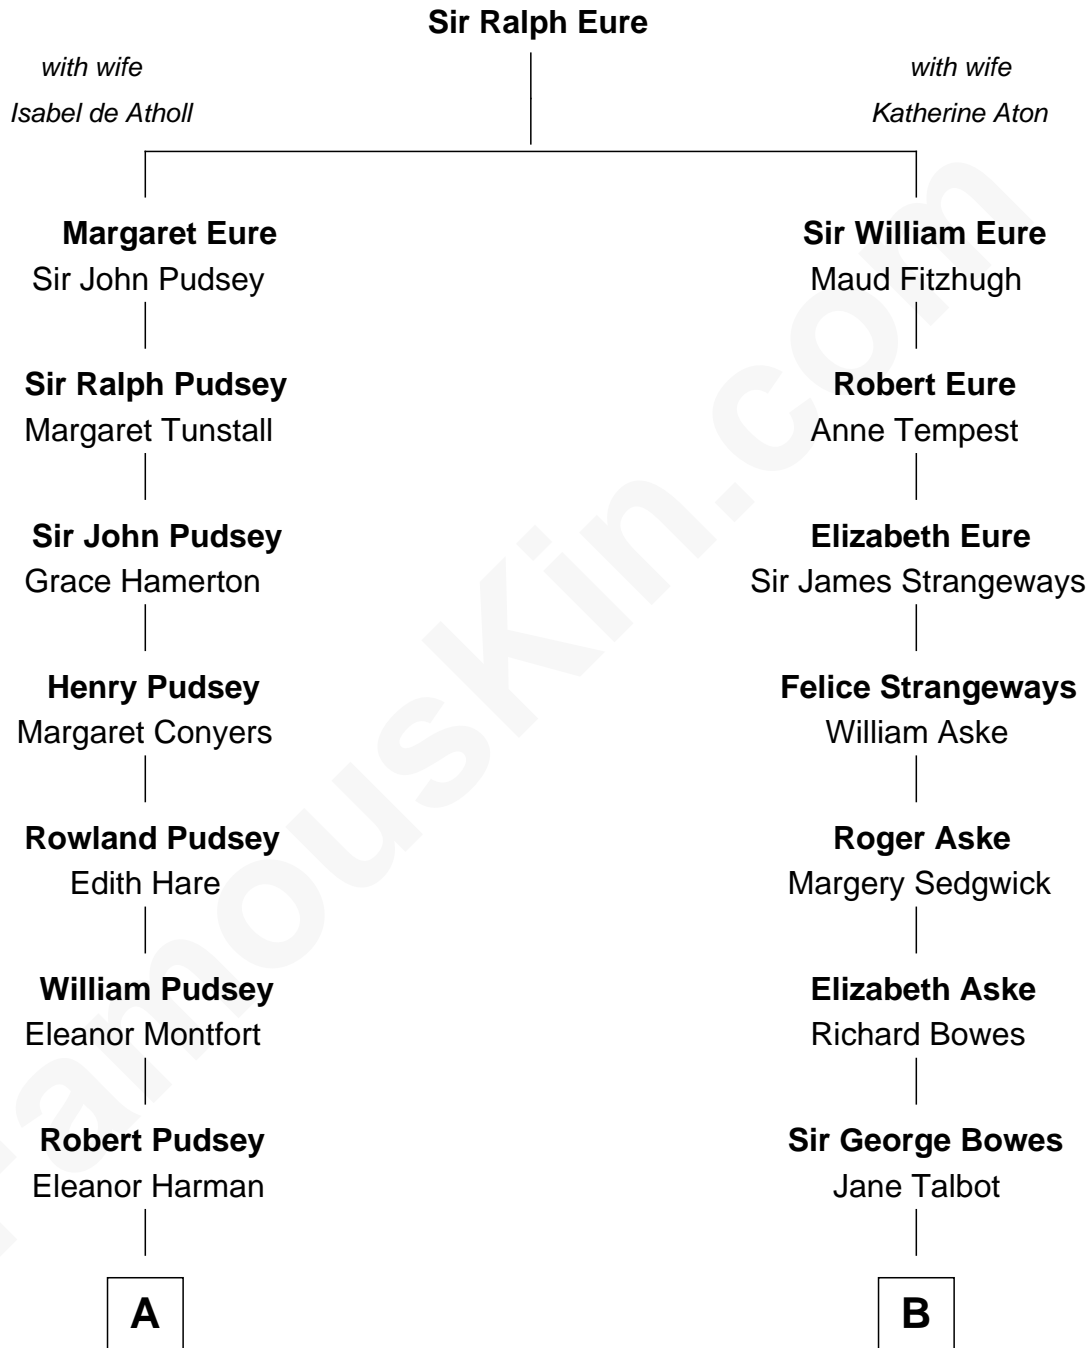

FamousKin.com Relationship Chart of

Henry Lee III

9th Governor of Virginia

14th cousin 6 times removed of

Sarah Ferguson

Duchess of York

C

Herbert Andrew Montagu-Douglas-Scott

Marie Josephine Edwards

Marian Louisa Montagu-Douglas-Scott

Andrew Henry Ferguson

Ronald Ivor Ferguson

Susan Mary Wright

Sarah Ferguson

Duchess of York