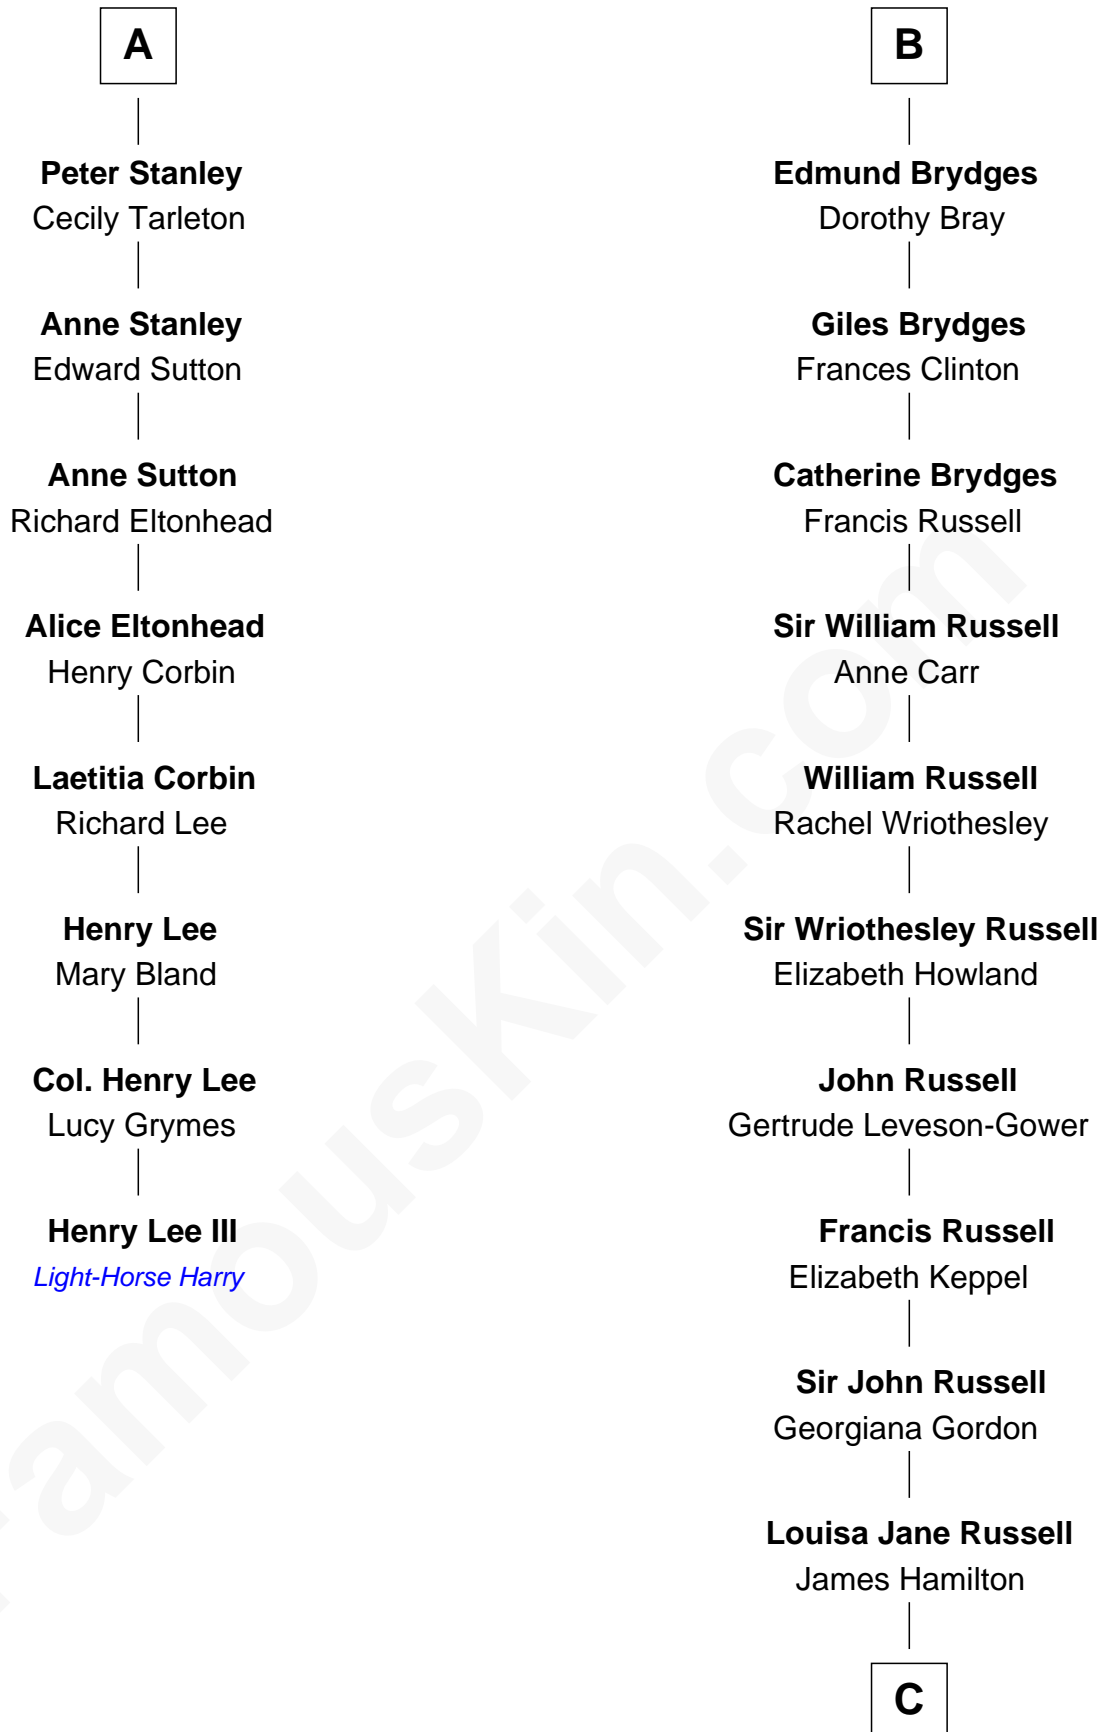

FamousKin.com Relationship Chart of

Henry Lee III

9th Governor of Virginia

14th cousin 7 times removed of

Sarah Ferguson

Duchess of York

Sir Robert de Holland

Maude la Zouche

C

Louisa Jane Hamilton

William Henry Walter Montagu-Douglas-Scott

Herbert Andrew Montagu-Douglas-Scott

Marie Josephine Edwards

Marian Louisa Montagu-Douglas-Scott

Andrew Henry Ferguson

Ronald Ivor Ferguson