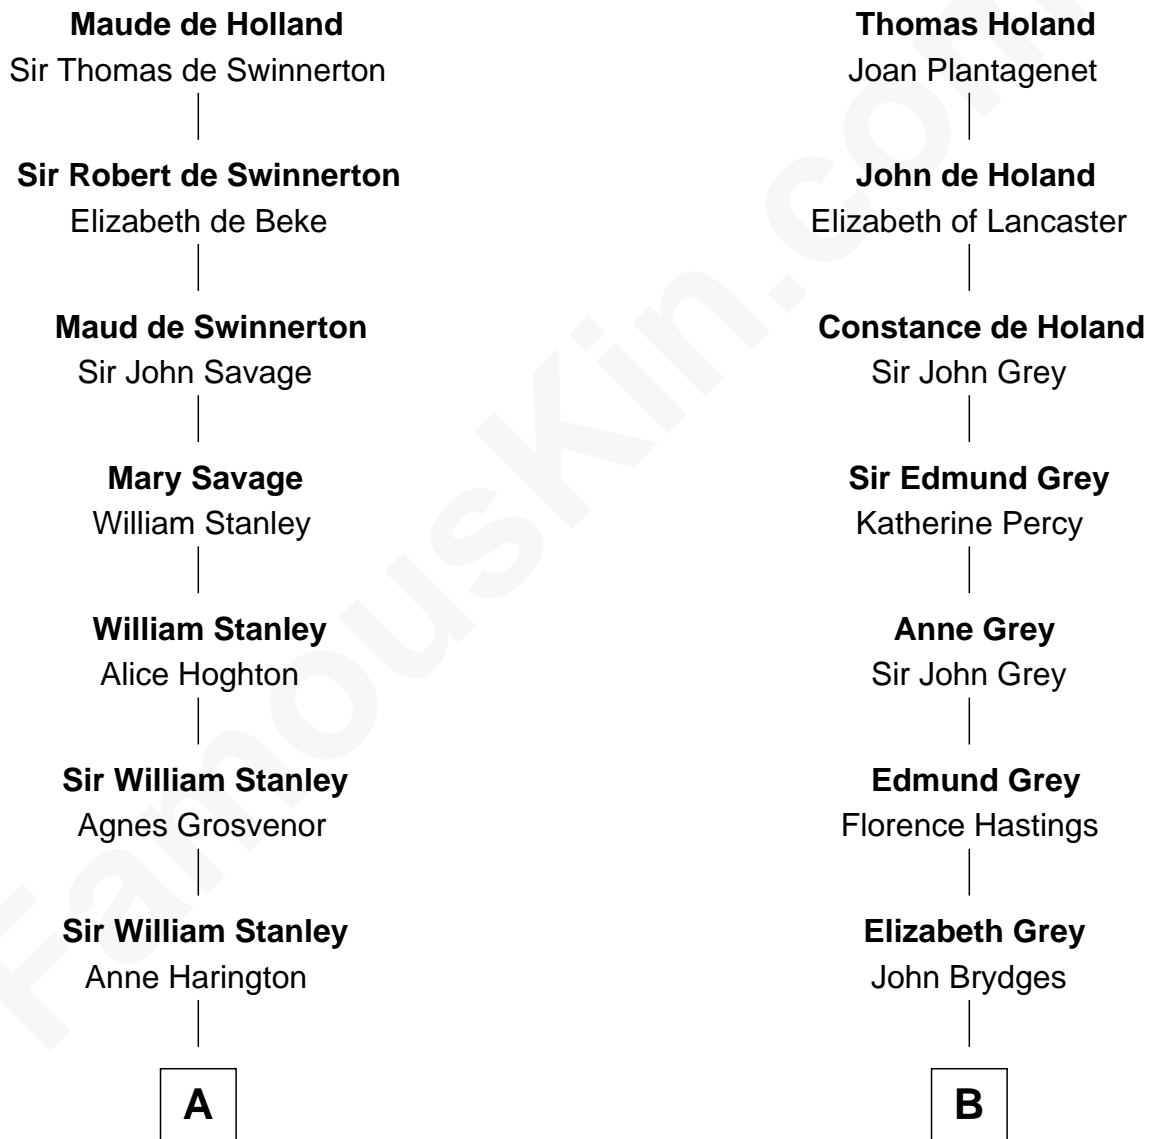

FamousKin.com Relationship Chart of

Henry Lee III

9th Governor of Virginia

14th cousin 7 times removed of

Sarah Ferguson

Duchess of York

Sir Robert de Holland

Maude la Zouche

C

Louisa Jane Hamilton

William Henry Walter Montagu-Douglas-Scott

Herbert Andrew Montagu-Douglas-Scott

Marie Josephine Edwards

Marian Louisa Montagu-Douglas-Scott

Andrew Henry Ferguson

Ronald Ivor Ferguson

Susan Mary Wright

Sarah Ferguson

Duchess of York