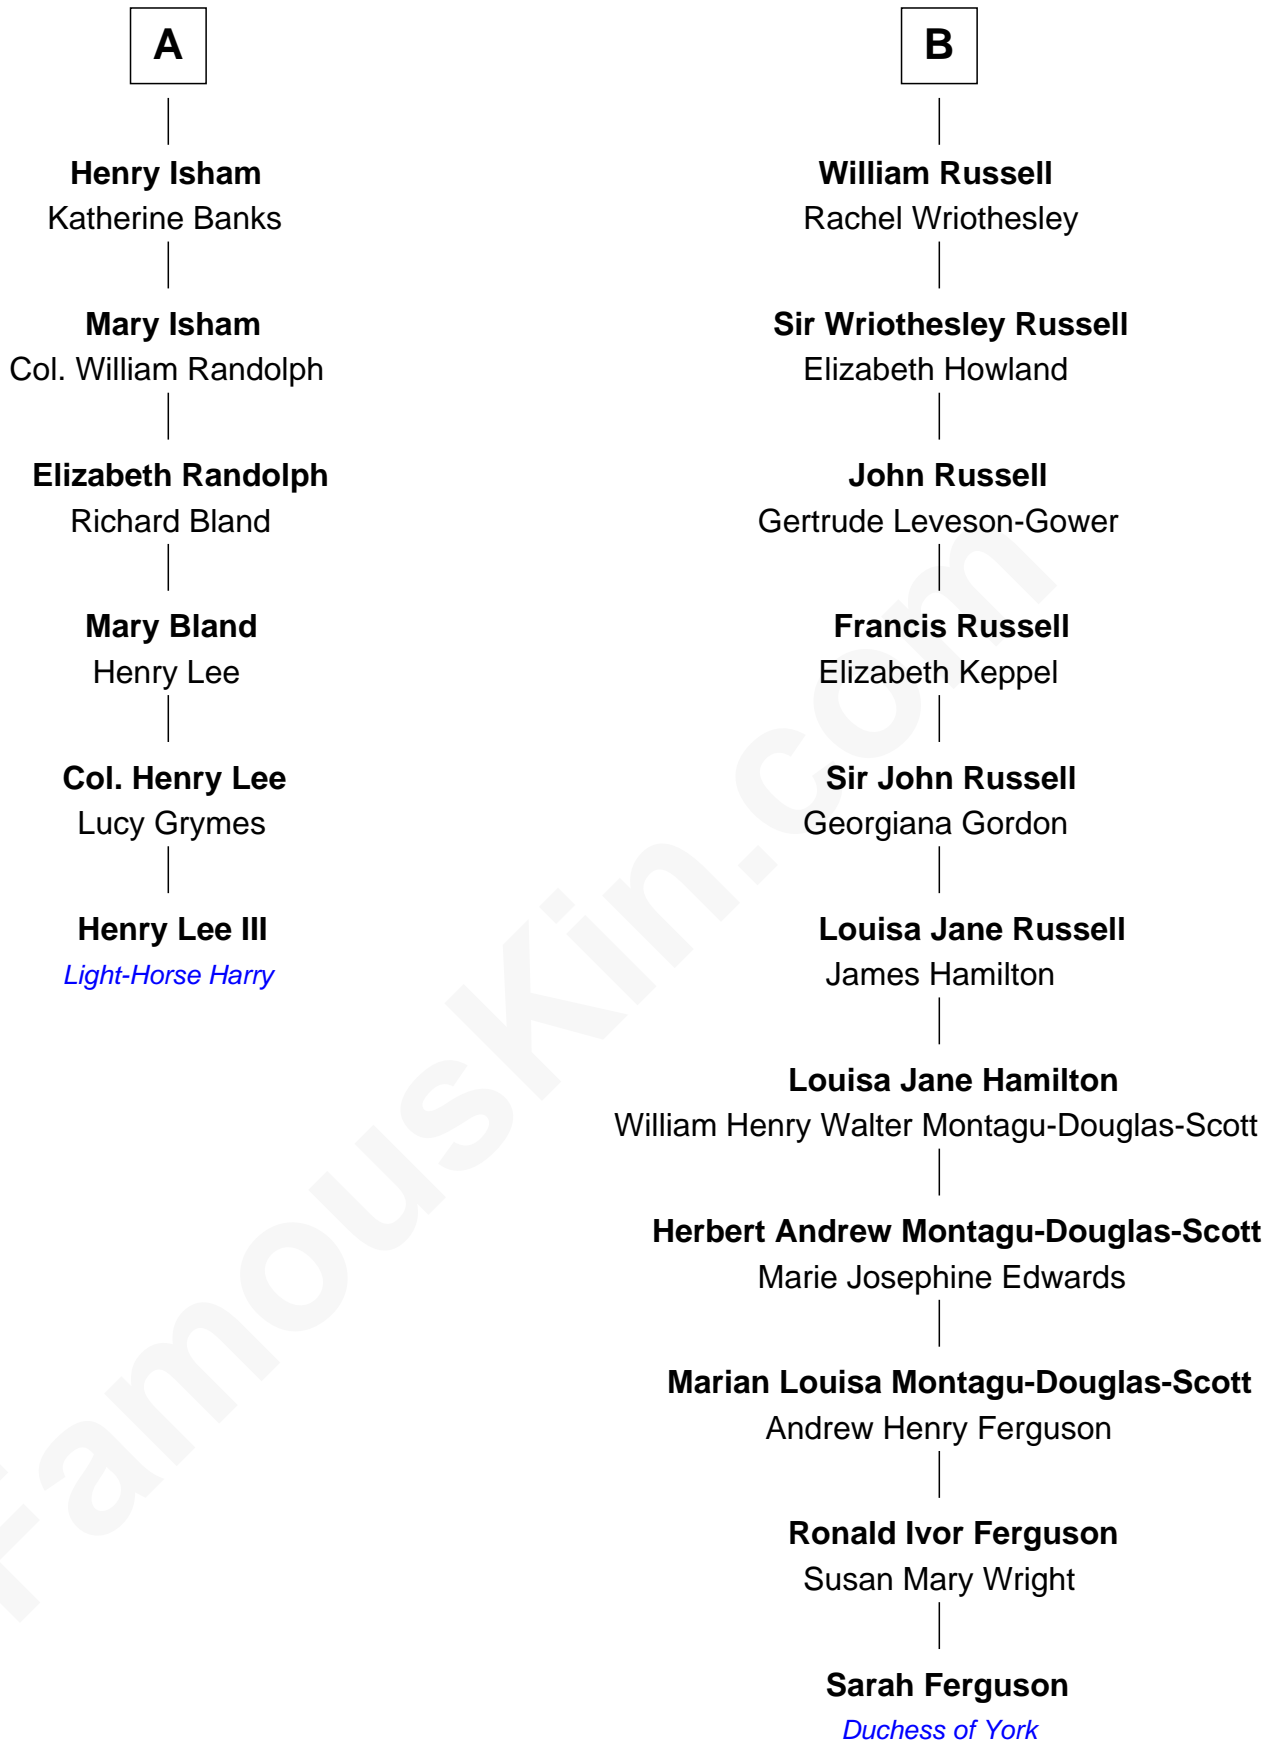

# FamousKin.com Relationship Chart of

**Henry Lee III**

*9th Governor of Virginia*

12th cousin 5 times removed of

**Sarah Ferguson**

*Duchess of York*

**Sir Roger Wentworth**

Margery Despencer

**Anne Lytton**

Sir John Borlase

**Anne Borlase**

Sir Euseby Isham

**William Isham**

Mary Brett

**A**

**Henry Wentworth**

Elizabeth Howard

**Margery Wentworth**

Sir William Waldegrave

**Margaret Waldegrave**

Sir John St. John

**Margaret St. John**

Sir Francis Russell

**William Russell**

Elizabeth Long

**Francis Russell**

Catherine Brydges

**Sir William Russell**

Anne Carr

**B**

Sarah Ferguson photo by [Norbert Aepli](#) ([CC BY 3.0](#))