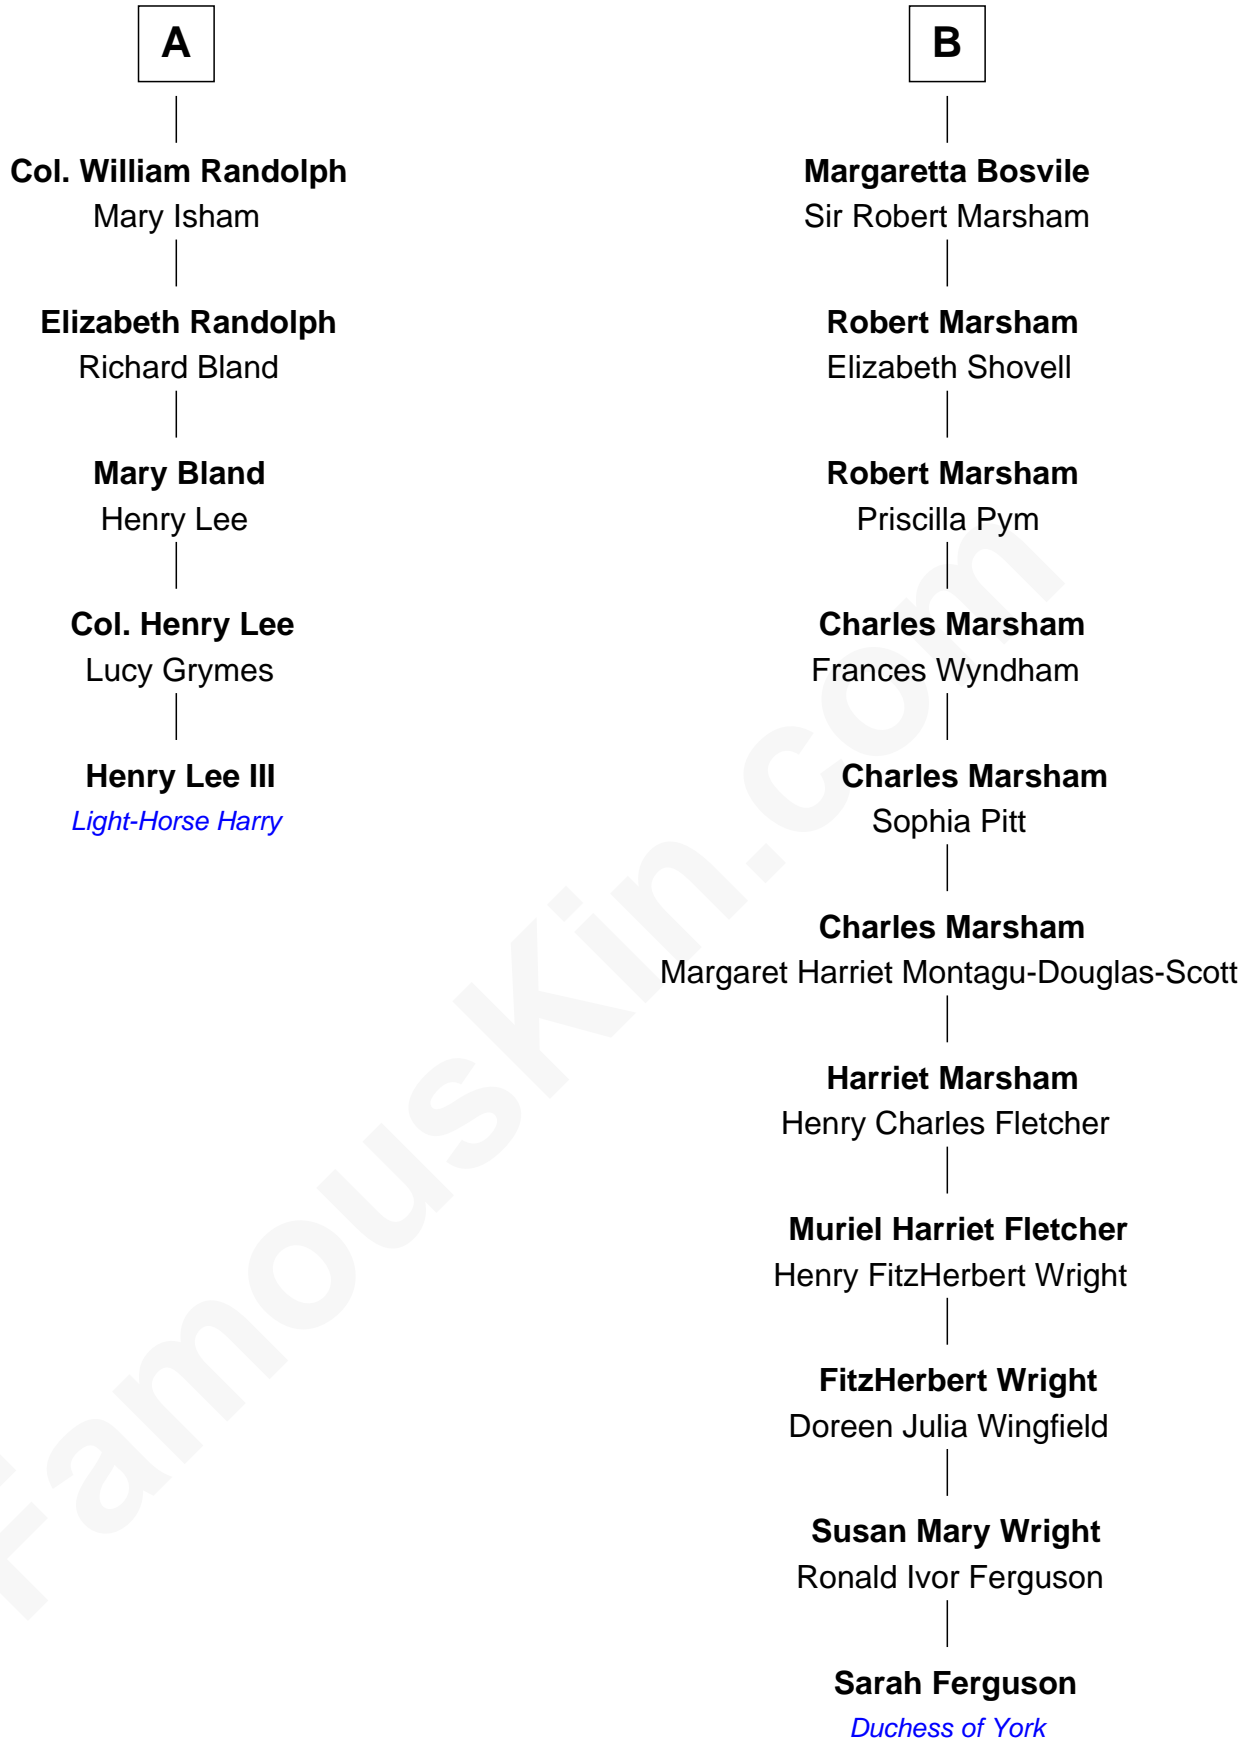

FamousKin.com Relationship Chart of

Henry Lee III

9th Governor of Virginia

11th cousin 6 times removed of

Sarah Ferguson

Duchess of York

Sir Edward Neville

Katherine Howard

Elizabeth Vincent

Richard Lane

Dorothy Lane

William Randolph

Richard Randolph

Elizabeth Ryland

A

Margaret Neville

Jane Finch

Sir Francis Wyatt

Margaret Sandys

Elizabeth Wyatt

Thomas Bosvile

B

Sarah Ferguson photo by [Norbert Aepli](#) ([CC BY 3.0](#))