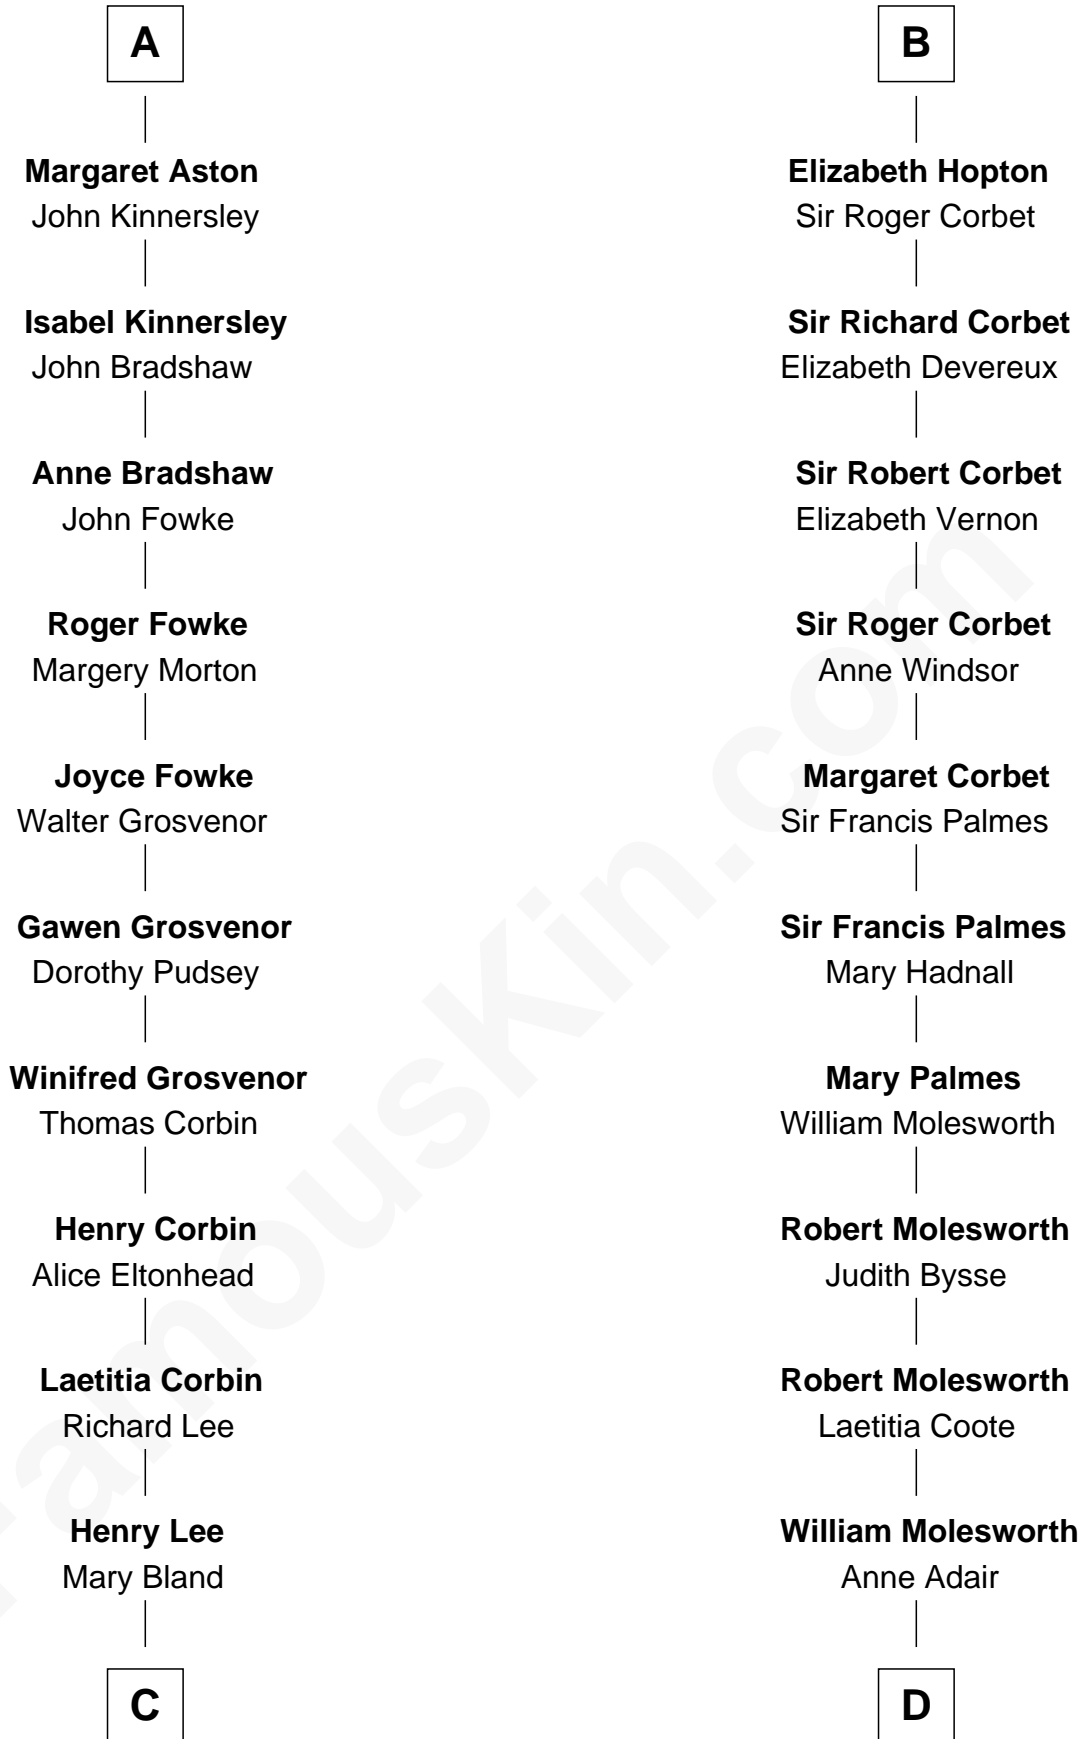

FamousKin.com Relationship Chart of

Henry Lee III

9th Governor of Virginia

18th cousin 3 times removed of

Olivia De Havilland

Movie Actress

John de Botetourte

Maud FitzThomas

C

Col. Henry Lee

Lucy Grymes

Henry Lee III

Light-Horse Harry

D

Richard Molesworth

Catherine Cobb

John Molesworth

Louise Tomkyns

Margaret Letitia Molesworth

Charles Richard De Havilland

Walter Augustus De Havilland

Lillian Augusta Ruse

Olivia De Havilland

Movie Actress