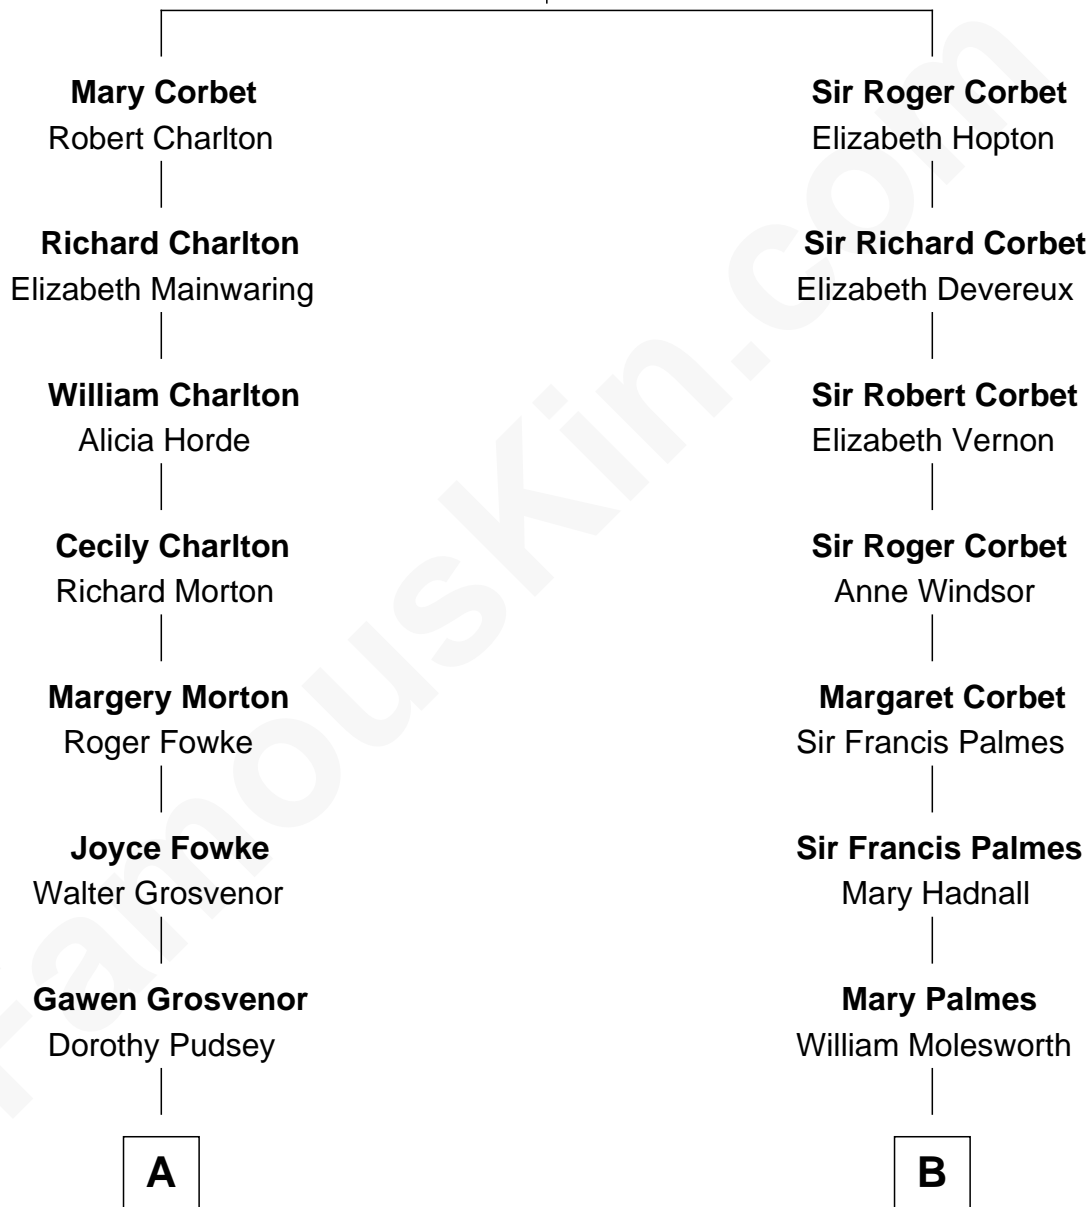

FamousKin.com Relationship Chart of

Henry Lee III

9th Governor of Virginia

12th cousin 2 times removed of

Olivia De Havilland

Movie Actress

Sir Robert Corbet

Margaret - - - - -

A

Winifred Grosvenor

Thomas Corbin

Henry Corbin

Alice Eltonhead

Laetitia Corbin

Richard Lee

Henry Lee