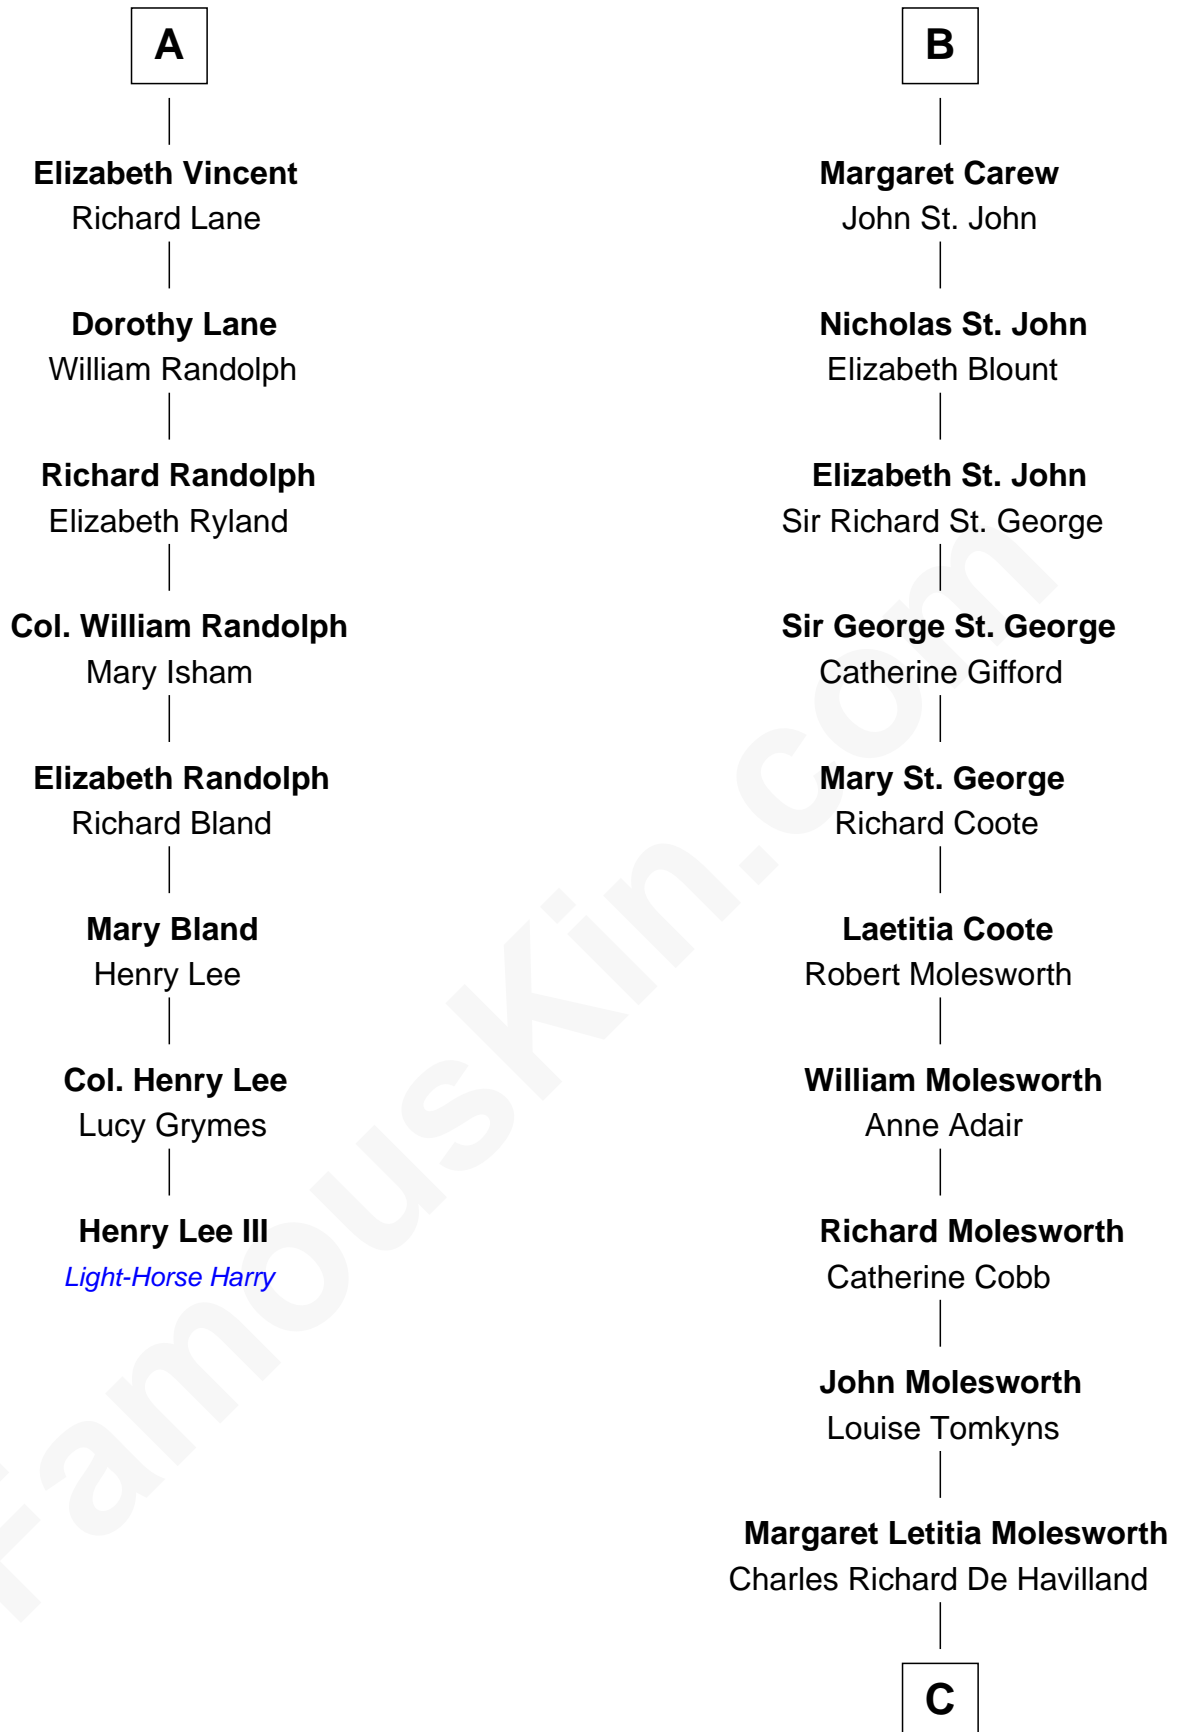

FamousKin.com Relationship Chart of

Henry Lee III

9th Governor of Virginia

14th cousin 4 times removed of

Olivia De Havilland

Movie Actress

C

Walter Augustus De Havilland

Lillian Augusta Ruse

Olivia De Havilland

Movie Actress

FamousKin.com