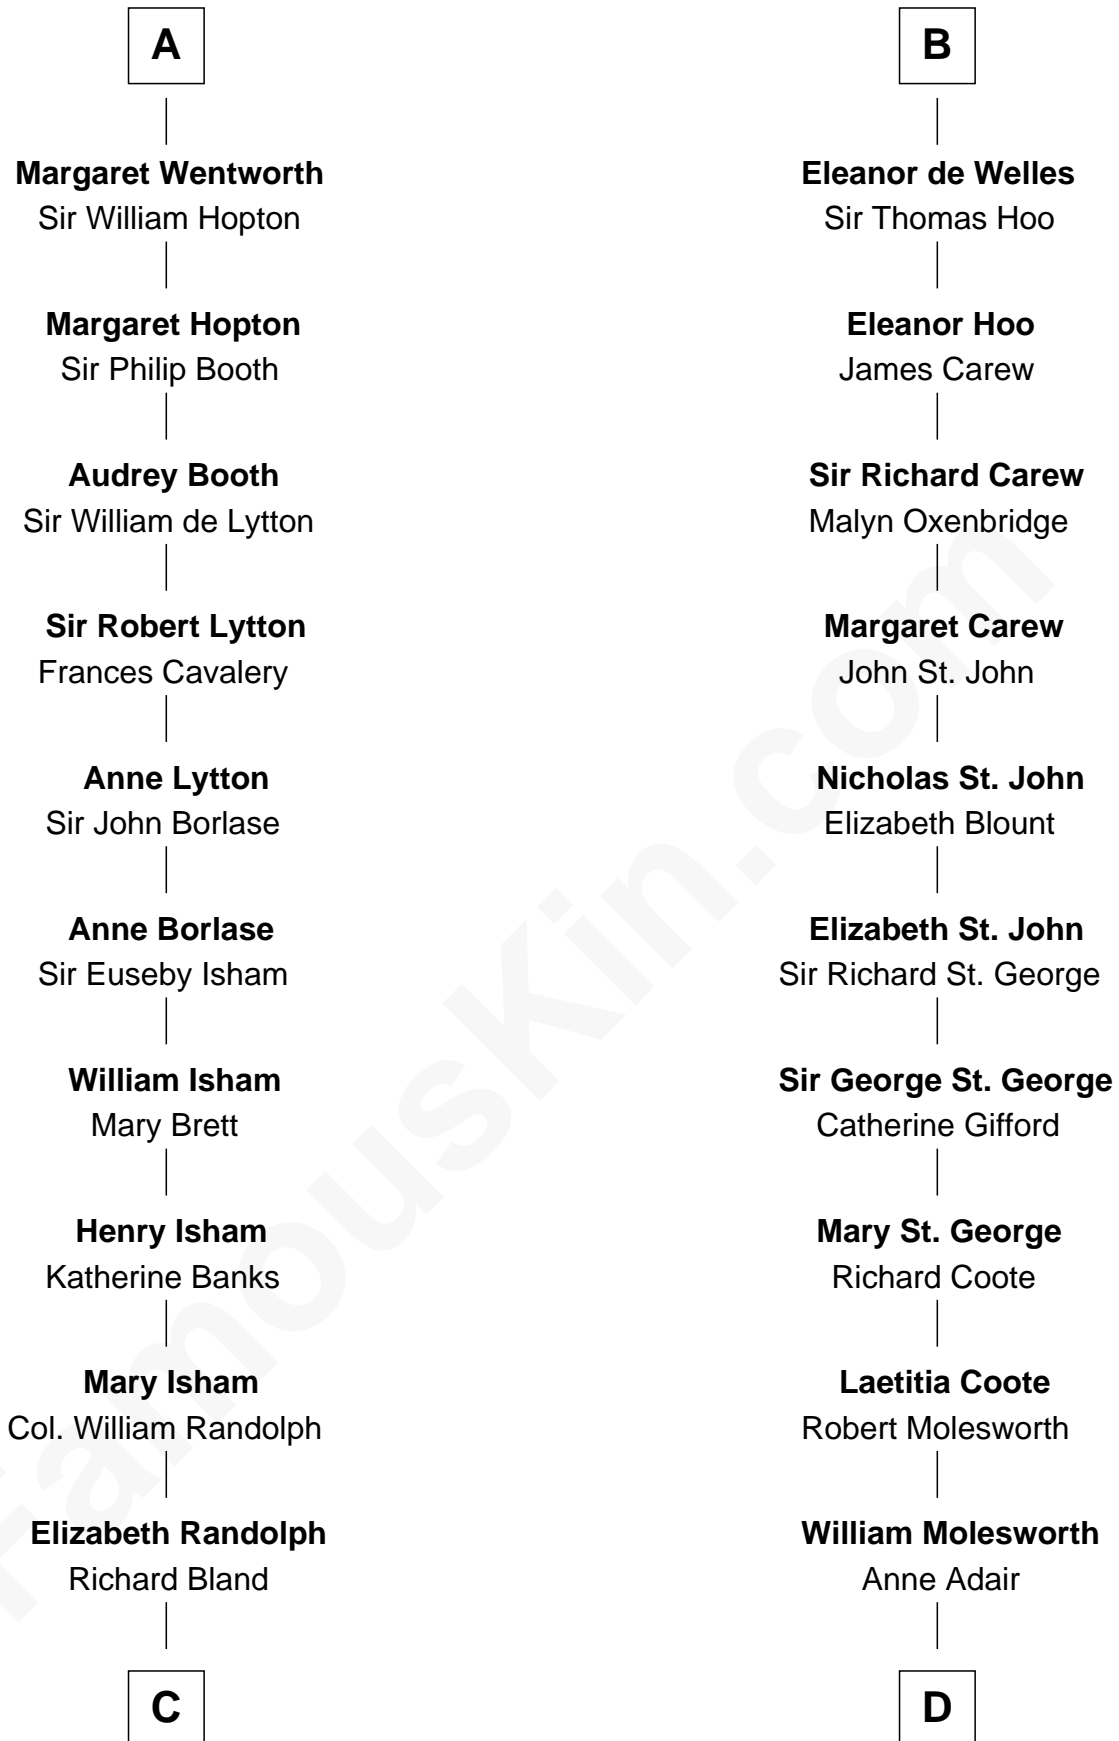

FamousKin.com Relationship Chart of

Henry Lee III

9th Governor of Virginia

19th cousin 2 times removed of

Olivia De Havilland

Movie Actress

Sir William de Ferrers

*with wife
Sibyl Marshal*

Sir William Deincourt
Milicent la Zouche

Sir Roger de Clifford
Maud de Beauchamp

Margaret Deincourt
Sir Robert de Tibetot

Katherine de Clifford
Sir Ralph de Greystoke

Elizabeth de Tibetot
Sir Philip le Despencer

Maud de Greystoke
Eudo de Welles

Margery Despencer
Sir Roger Wentworth

Sir Lionel de Welles
Joan de Waterton

A

B

C

Mary Bland

Henry Lee