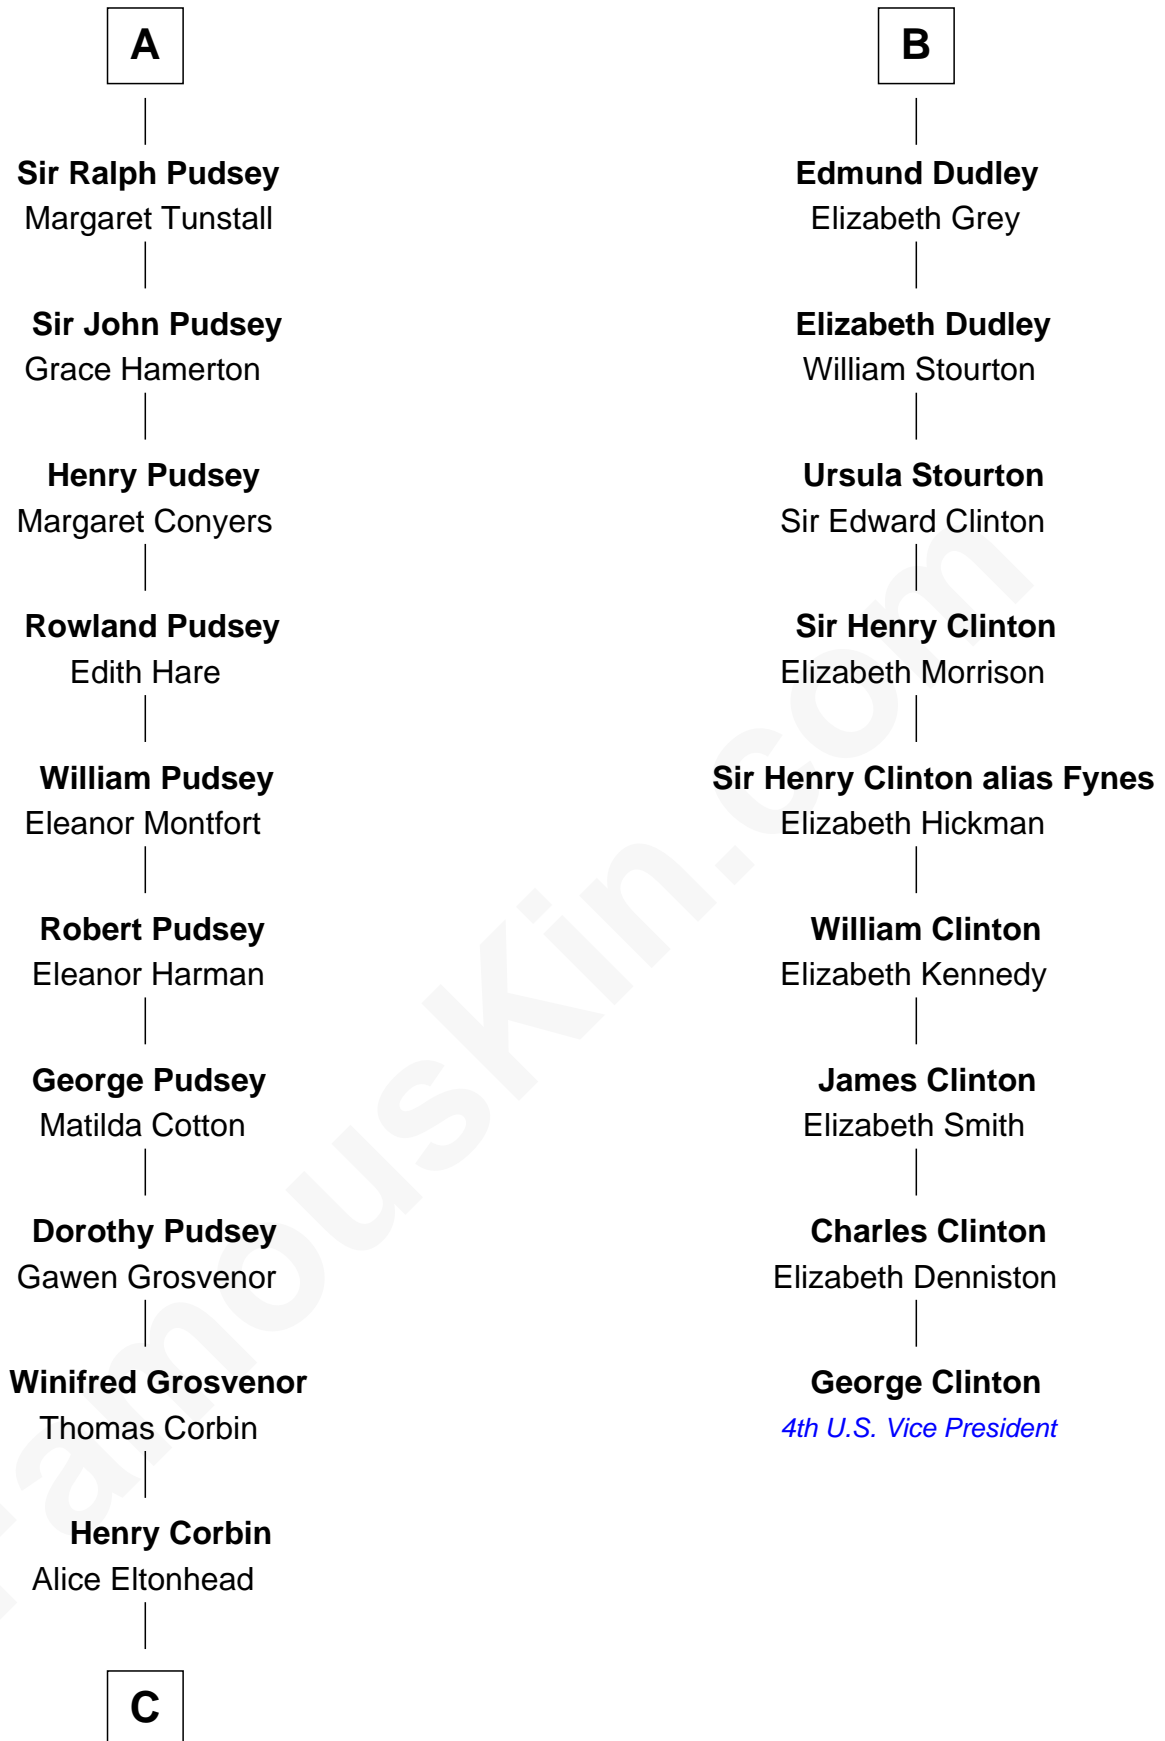

# FamousKin.com Relationship Chart of

**Henry Lee III**

*9th Governor of Virginia*

15th cousin 5 times removed of

**George Clinton**

*4th U.S. Vice President*

**C**

—  
**Laetitia Corbin**

Richard Lee

—  
**Henry Lee**

Mary Bland

—  
**Col. Henry Lee**

Lucy Grymes

—  
**Henry Lee III**

*Light-Horse Harry*

FamousKin.com