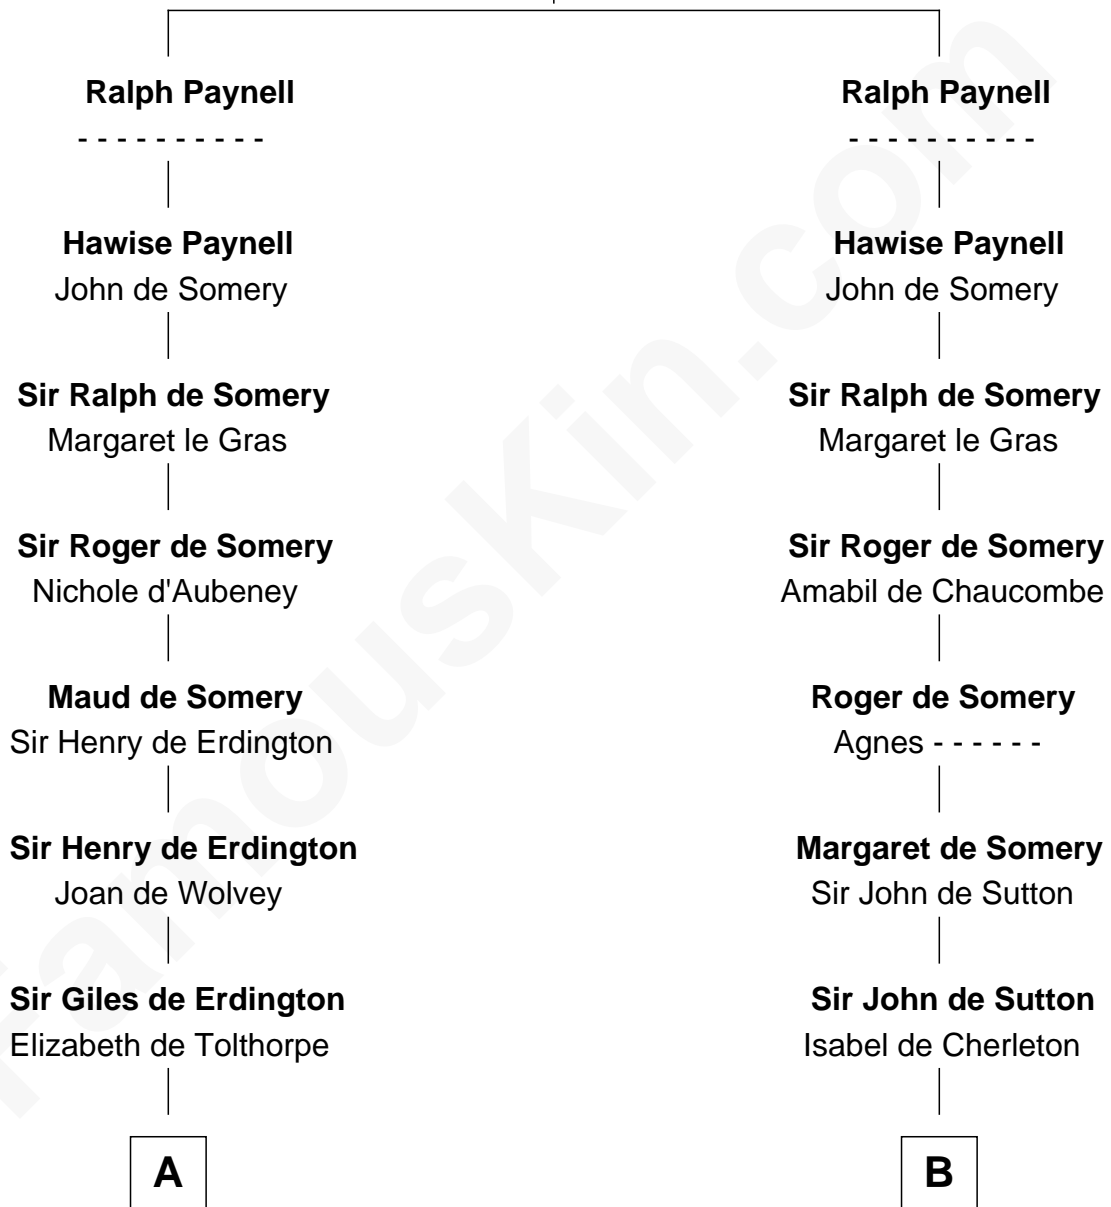

FamousKin.com Relationship Chart of

Henry Lee III

9th Governor of Virginia

20th cousin 1 time removed of

George Clinton

4th U.S. Vice President

Fulk Paynel

C

Henry Corbin
Alice Eltonhead

Laetitia Corbin
Richard Lee

Henry Lee
Mary Bland

Col. Henry Lee
Lucy Grymes

Henry Lee III
Light-Horse Harry

D

William Clinton
Elizabeth Kennedy

James Clinton
Elizabeth Smith

Charles Clinton
Elizabeth Denniston

George Clinton
4th U.S. Vice President