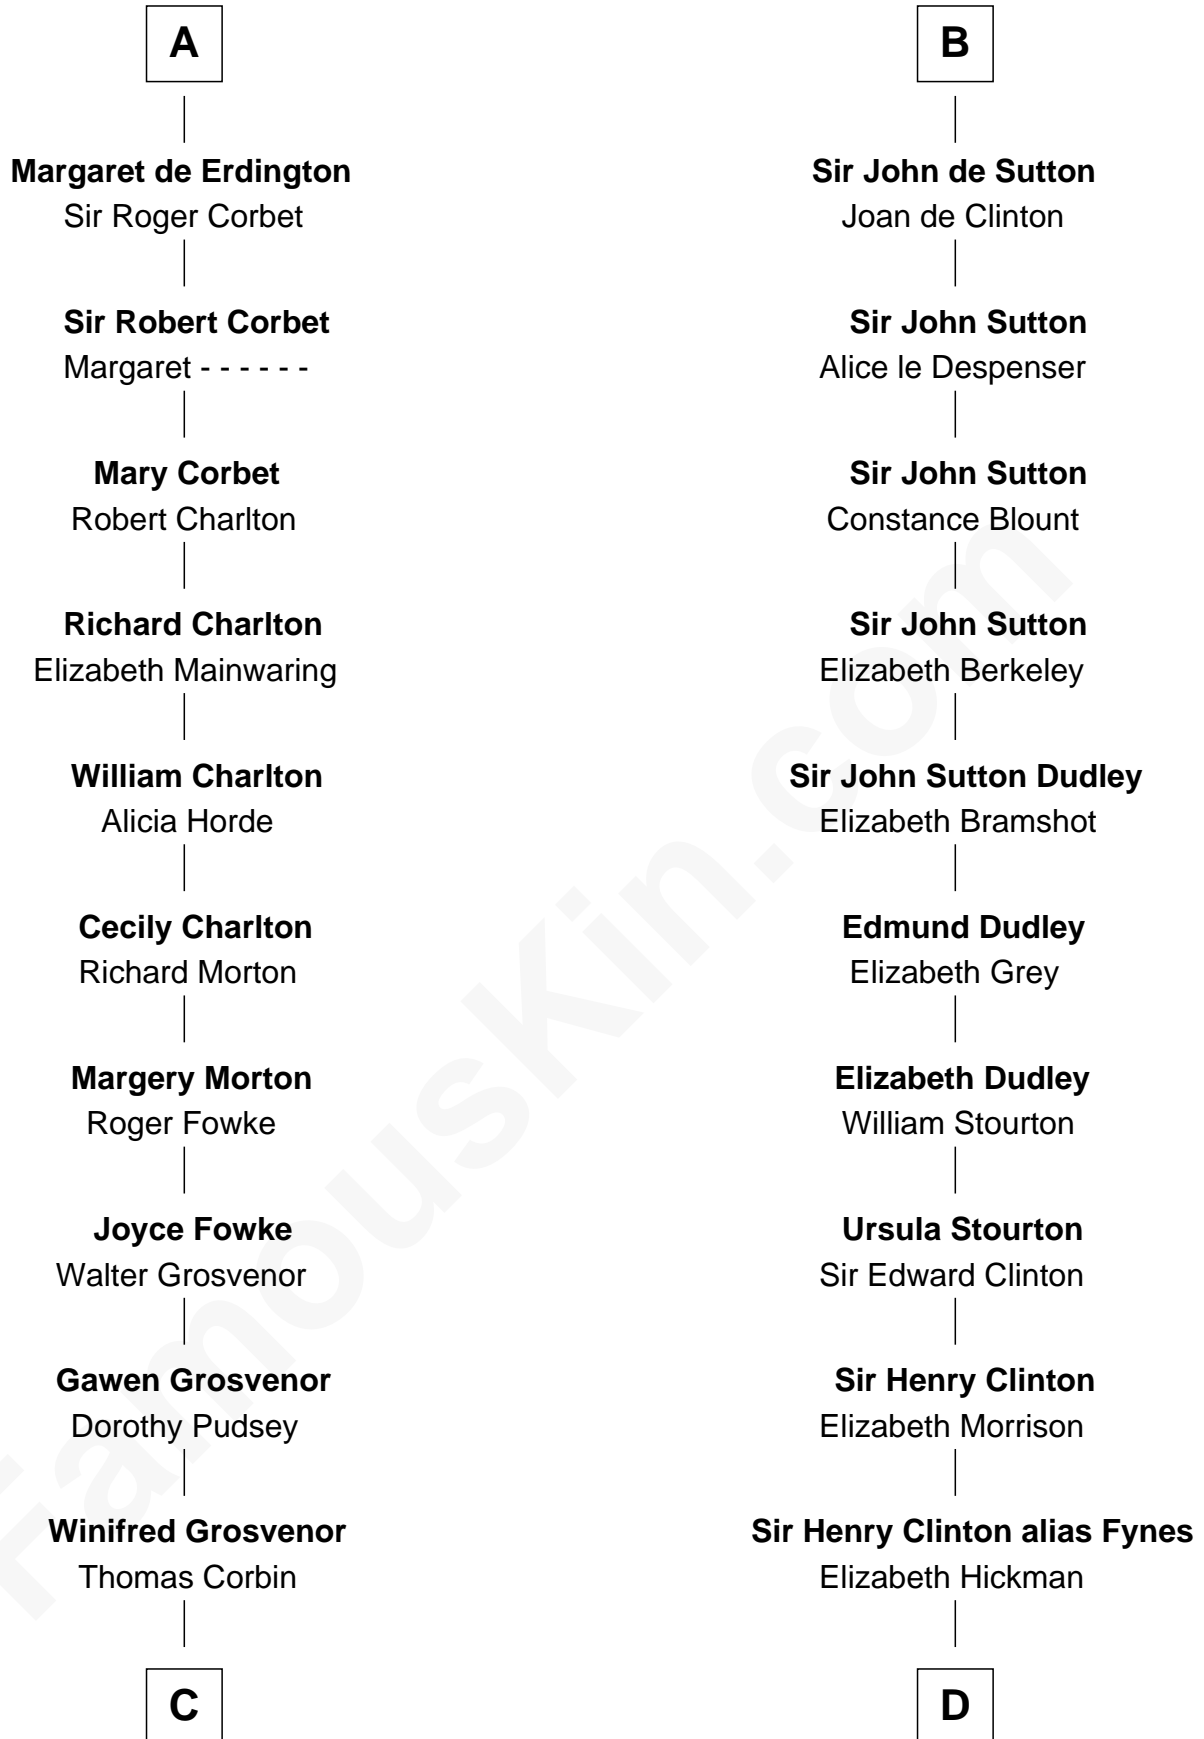

FamousKin.com Relationship Chart of

Henry Lee III

9th Governor of Virginia

20th cousin 1 time removed of

George Clinton

4th U.S. Vice President

Fulk Paynel

C

Henry Corbin
Alice Eltonhead

Laetitia Corbin
Richard Lee

Henry Lee
Mary Bland

Col. Henry Lee
Lucy Grymes

Henry Lee III
Light-Horse Harry

D

William Clinton
Elizabeth Kennedy

James Clinton
Elizabeth Smith

Charles Clinton
Elizabeth Denniston

George Clinton
4th U.S. Vice President