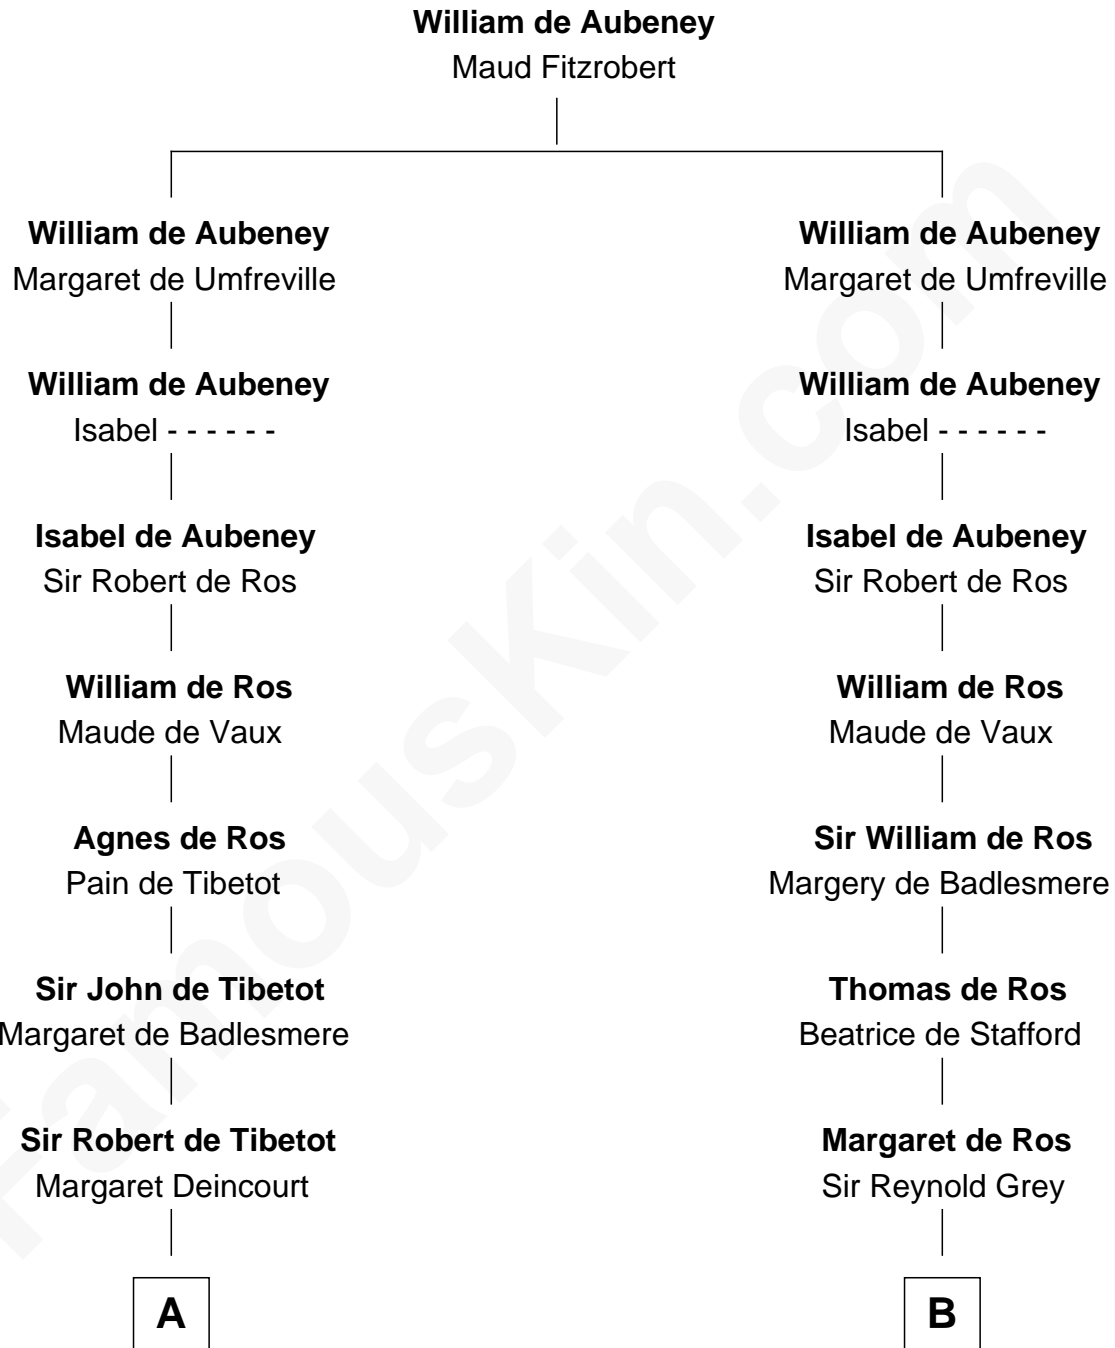

FamousKin.com Relationship Chart of

Henry Lee III

9th Governor of Virginia

17th cousin 4 times removed of

George Clinton

4th U.S. Vice President

C

—
Mary Isham
Col. William Randolph

—
Elizabeth Randolph
Richard Bland

—
Mary Bland
Henry Lee

—
Col. Henry Lee
Lucy Grymes

—
Henry Lee III
Light-Horse Harry

FamousKin.com