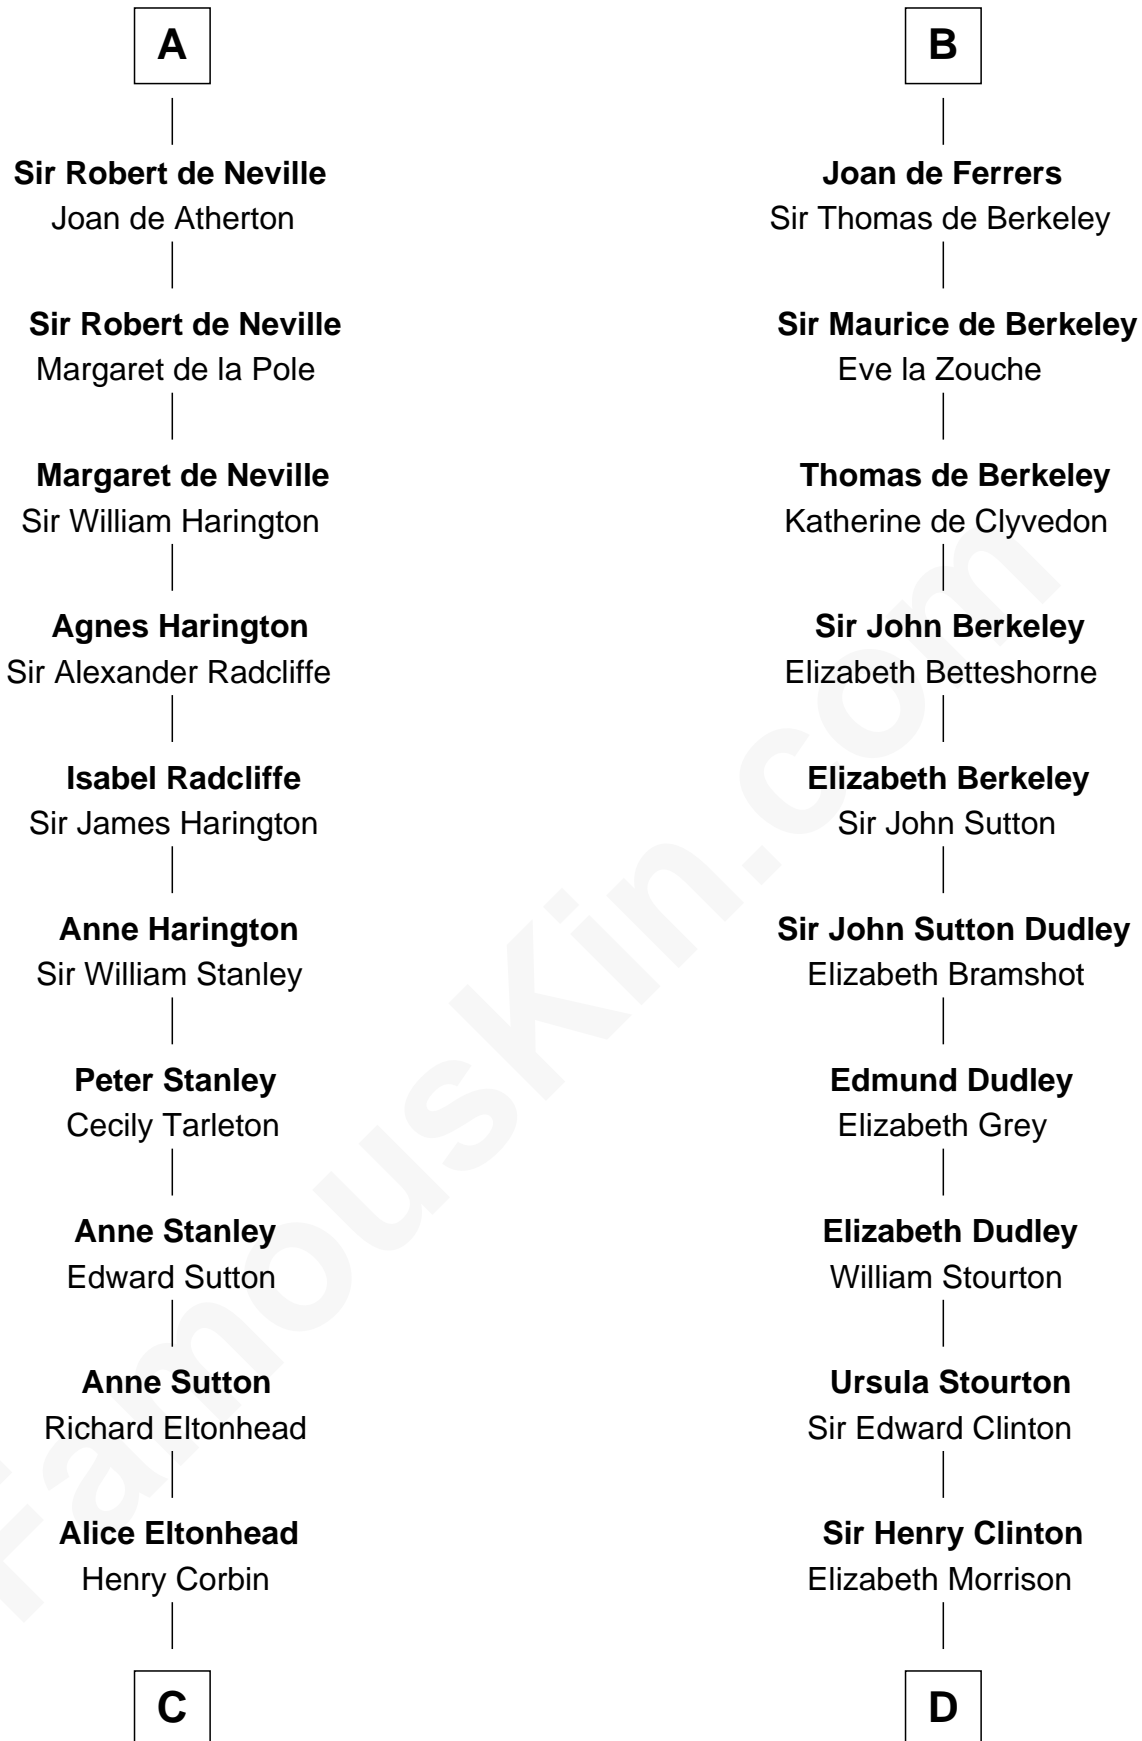

FamousKin.com

Relationship Chart of

Henry Lee III

9th Governor of Virginia

20th cousin 1 time removed of

George Clinton

4th U.S. Vice President

Maldred of Carlisle and Allendale

Edith of Northumbria

C

Laetitia Corbin

Richard Lee

Henry Lee

Mary Bland

Col. Henry Lee

Lucy Grymes

Henry Lee III

Light-Horse Harry

D

Sir Henry Clinton alias Fynes

Elizabeth Hickman

William Clinton

Elizabeth Kennedy

James Clinton