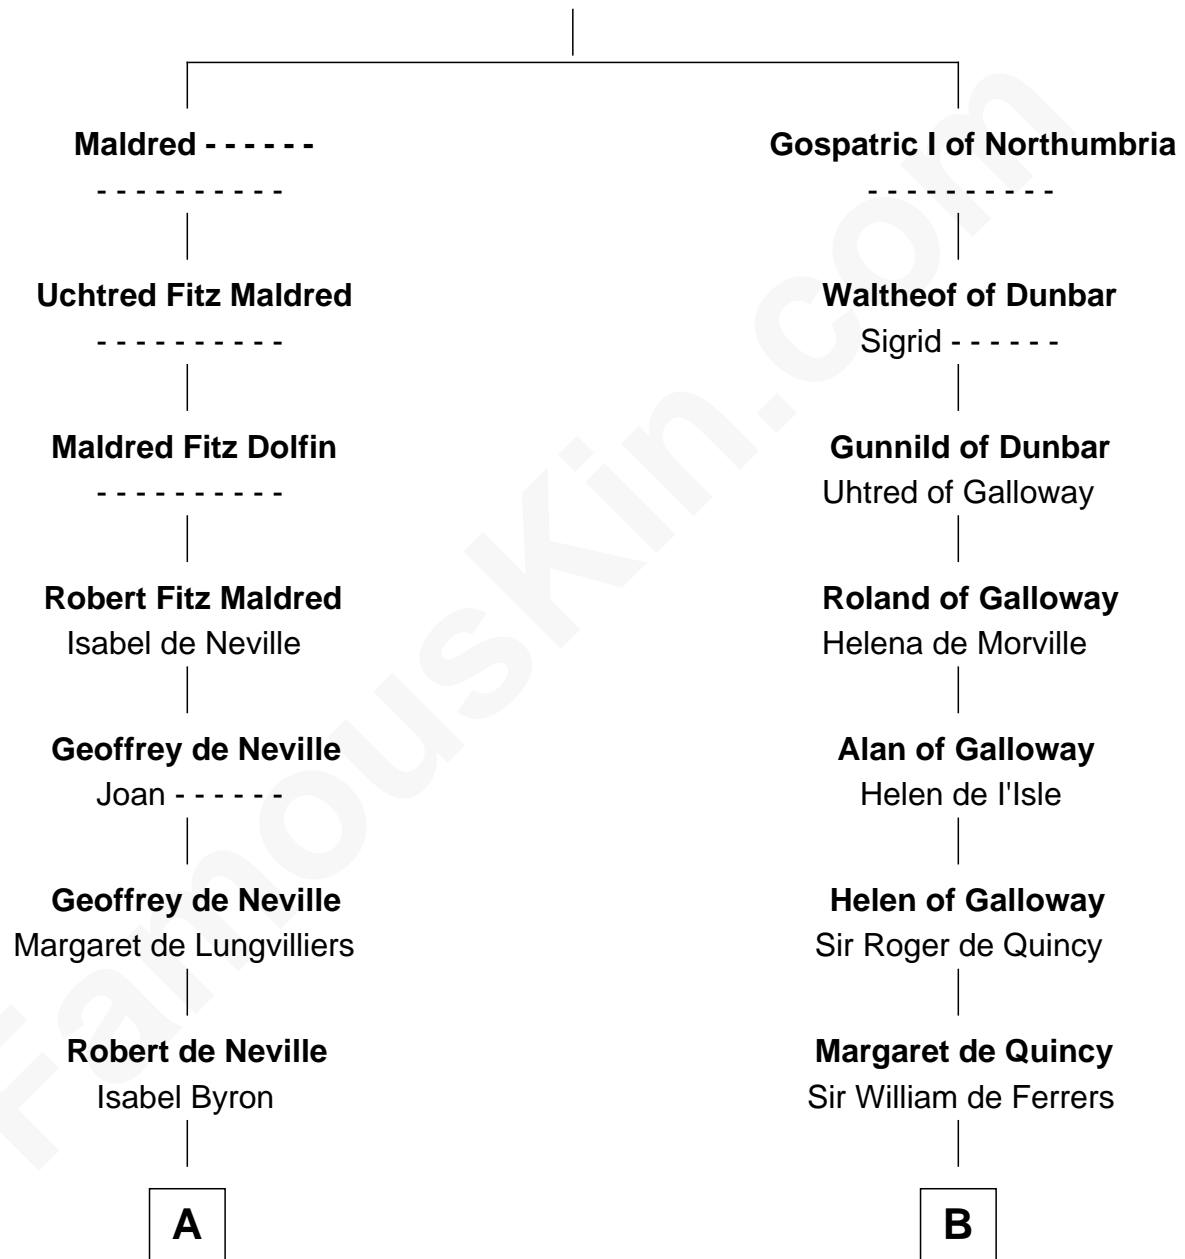

FamousKin.com

Relationship Chart of

Henry Lee III

9th Governor of Virginia

20th cousin 1 time removed of

George Clinton

4th U.S. Vice President

Maldred of Carlisle and Allendale

Edith of Northumbria

C

Laetitia Corbin

Richard Lee

Henry Lee

Mary Bland

Col. Henry Lee

Lucy Grymes

Henry Lee III

Light-Horse Harry

D

Sir Henry Clinton alias Fynes

Elizabeth Hickman

William Clinton

Elizabeth Kennedy

James Clinton

Elizabeth Smith

Charles Clinton

Elizabeth Denniston

George Clinton

4th U.S. Vice President

FamousKin.com