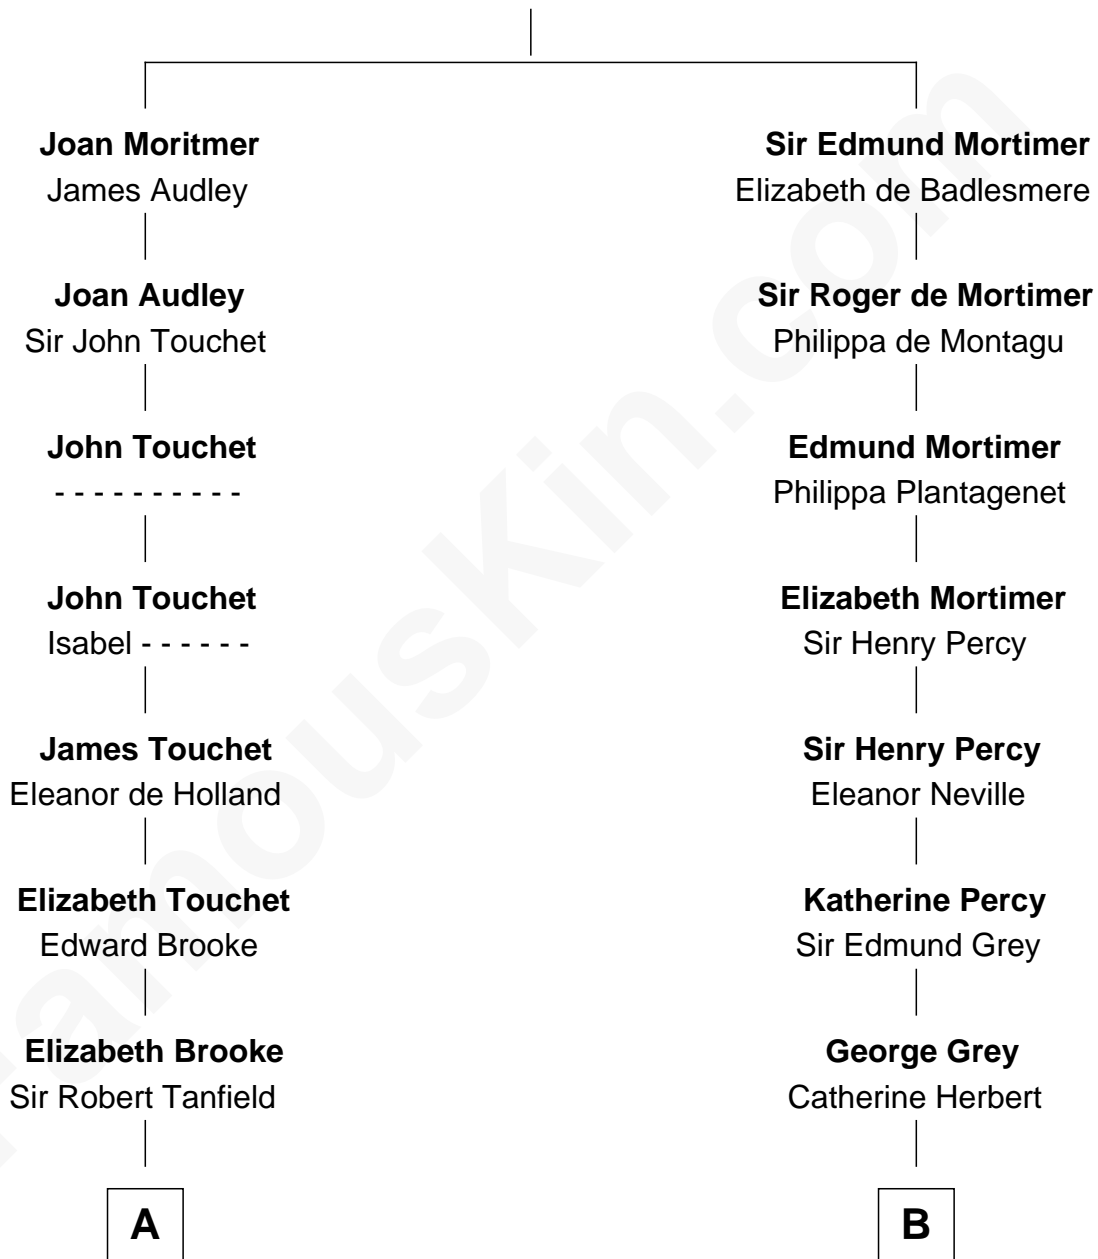

FamousKin.com Relationship Chart of

Henry Lee III

9th Governor of Virginia

14th cousin 4 times removed of

George Clinton

4th U.S. Vice President

Roger de Mortimer

Joan de Geneville

C

Col. Henry Lee

Lucy Grymes

Henry Lee III

Light-Horse Harry

FamousKin.com