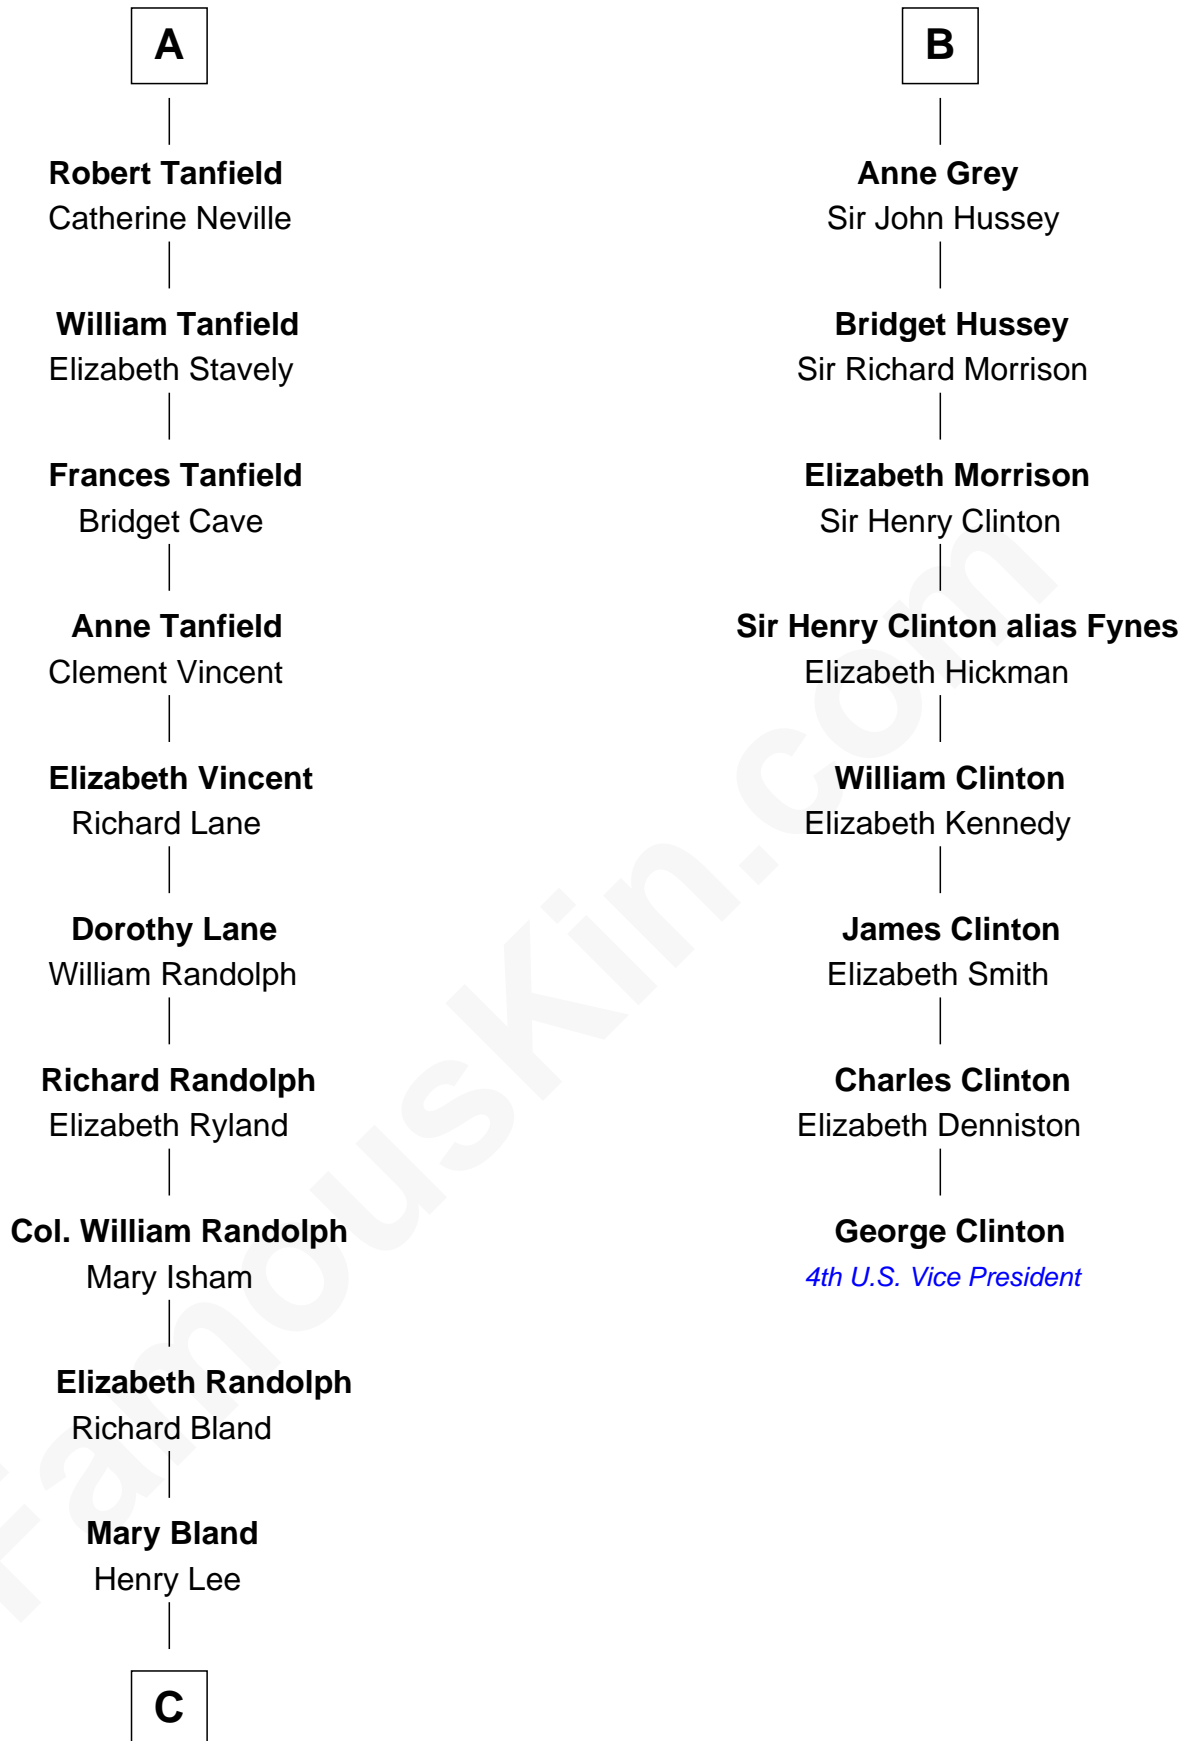

FamousKin.com Relationship Chart of

Henry Lee III

9th Governor of Virginia

14th cousin 4 times removed of

George Clinton

4th U.S. Vice President

Roger de Mortimer

Joan de Geneville

C

Col. Henry Lee

Lucy Grymes

Henry Lee III

Light-Horse Harry

FamousKin.com