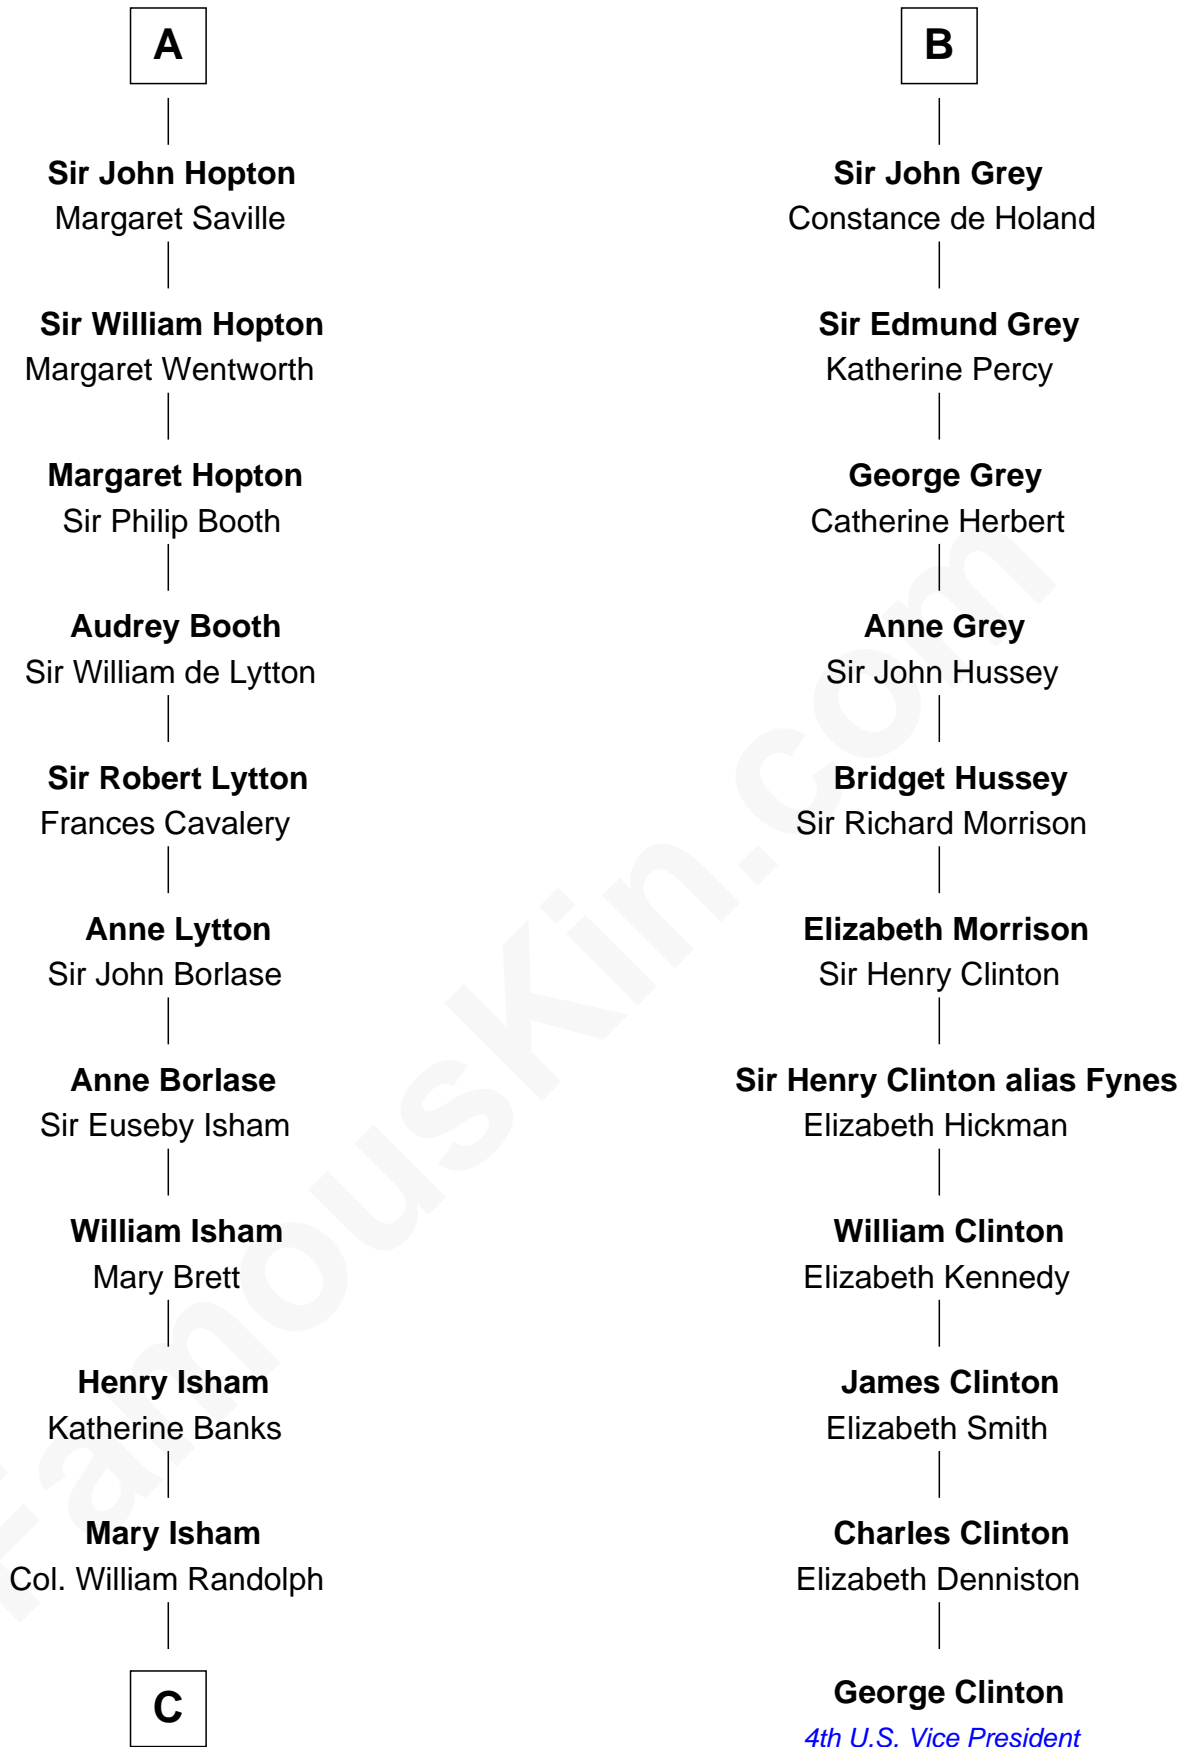

FamousKin.com Relationship Chart of

Henry Lee III

9th Governor of Virginia

17th cousin 3 times removed of

George Clinton

4th U.S. Vice President

William I, King of Scotland

----- Avenal

C

—
Elizabeth Randolph

Richard Bland

—
Mary Bland

Henry Lee

—
Col. Henry Lee

Lucy Grymes

—
Henry Lee III

Light-Horse Harry

FamousKin.com