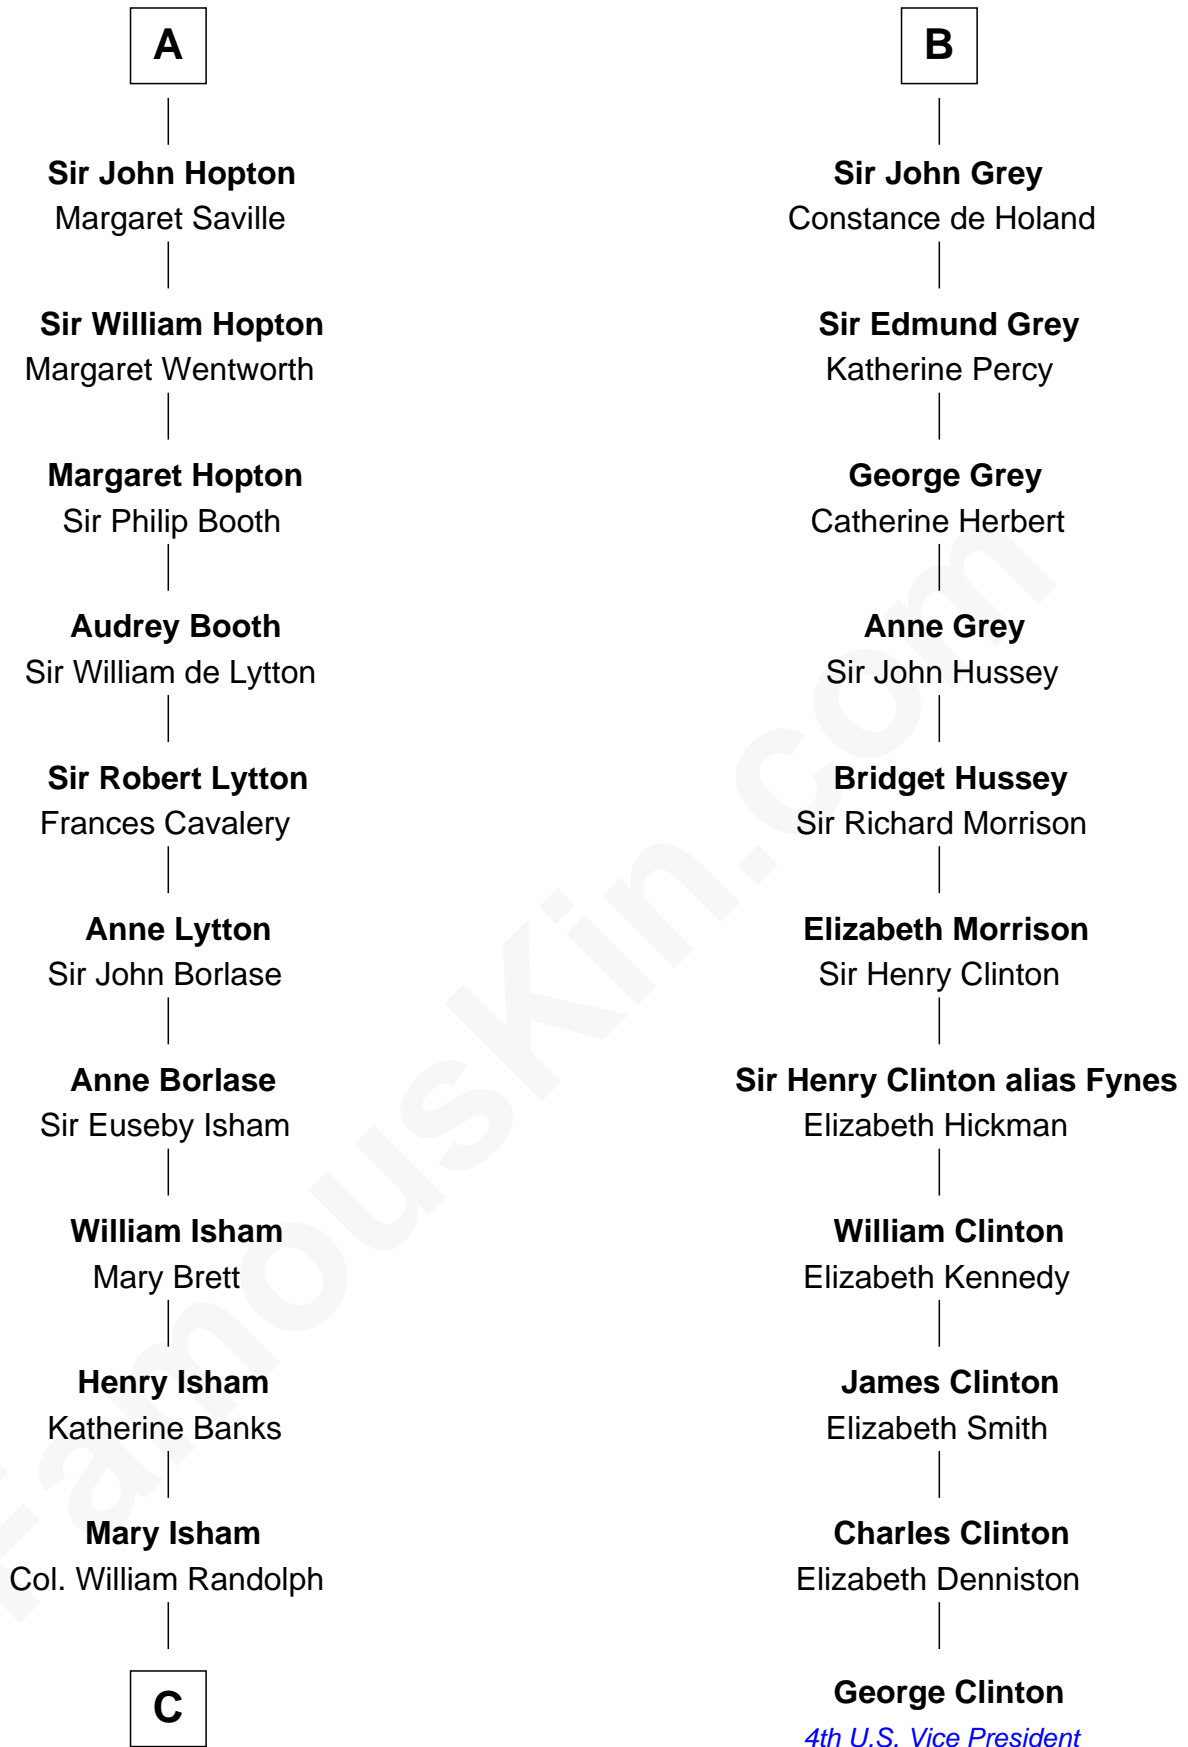

FamousKin.com Relationship Chart of

Henry Lee III

9th Governor of Virginia

17th cousin 3 times removed of

George Clinton

4th U.S. Vice President

C

Elizabeth Randolph

Richard Bland

Mary Bland

Henry Lee

Col. Henry Lee

Lucy Grymes

Henry Lee III

Light-Horse Harry

FamousKin.com