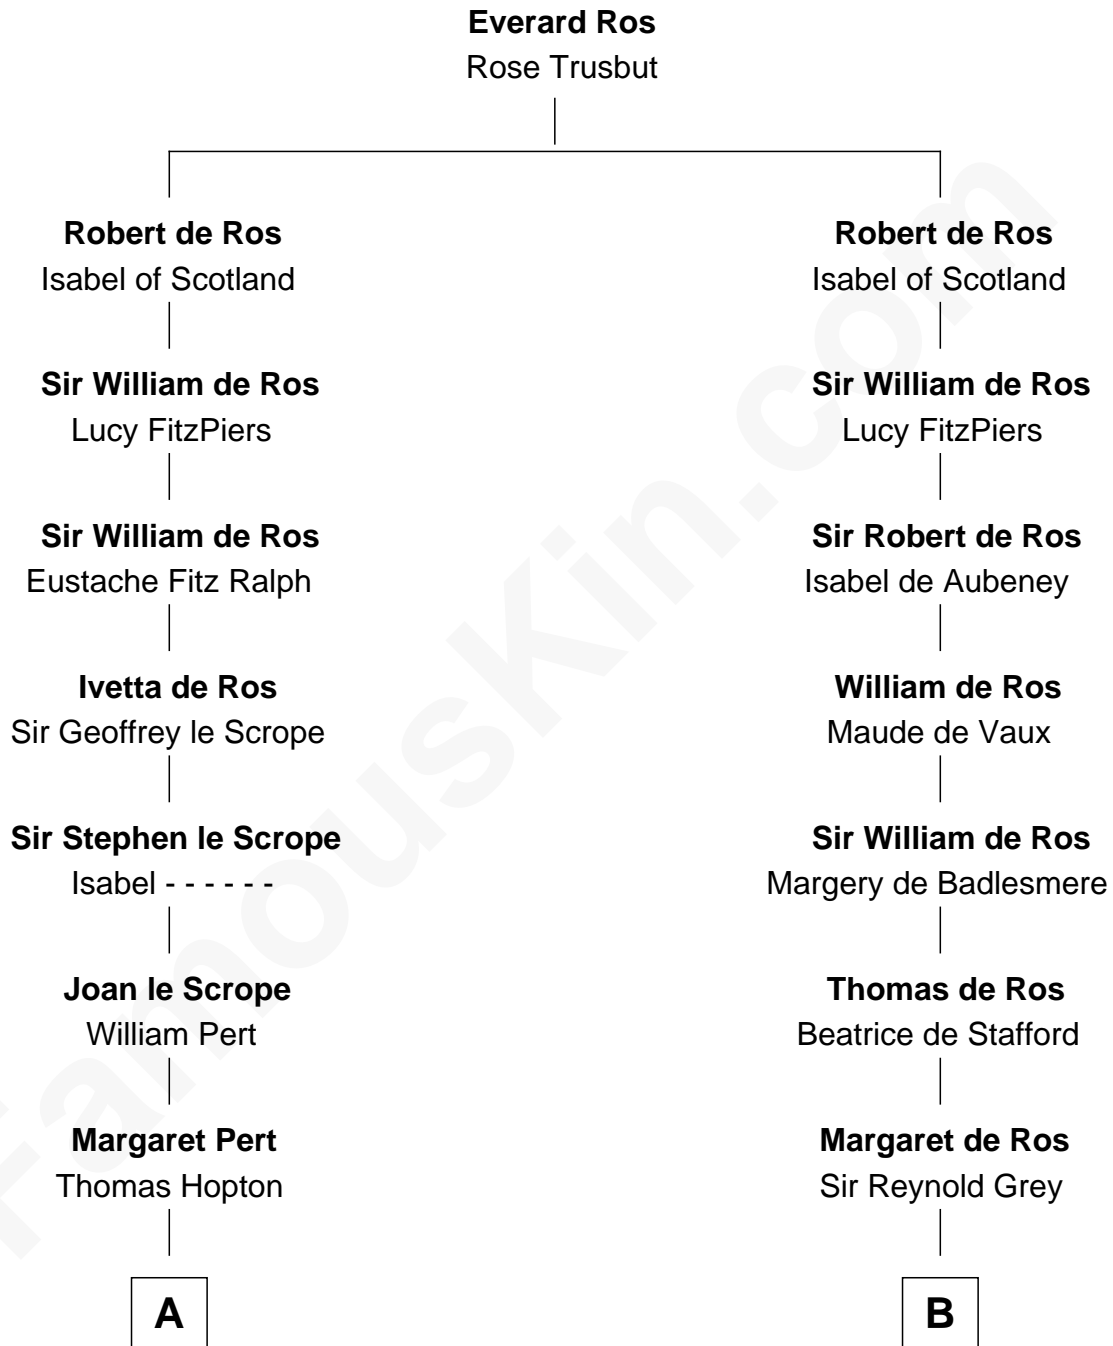

FamousKin.com Relationship Chart of

Henry Lee III

9th Governor of Virginia

17th cousin 3 times removed of

George Clinton

4th U.S. Vice President

C

Elizabeth Randolph

Richard Bland

Mary Bland

Henry Lee

Col. Henry Lee

Lucy Grymes

Henry Lee III

Light-Horse Harry

FamousKin.com