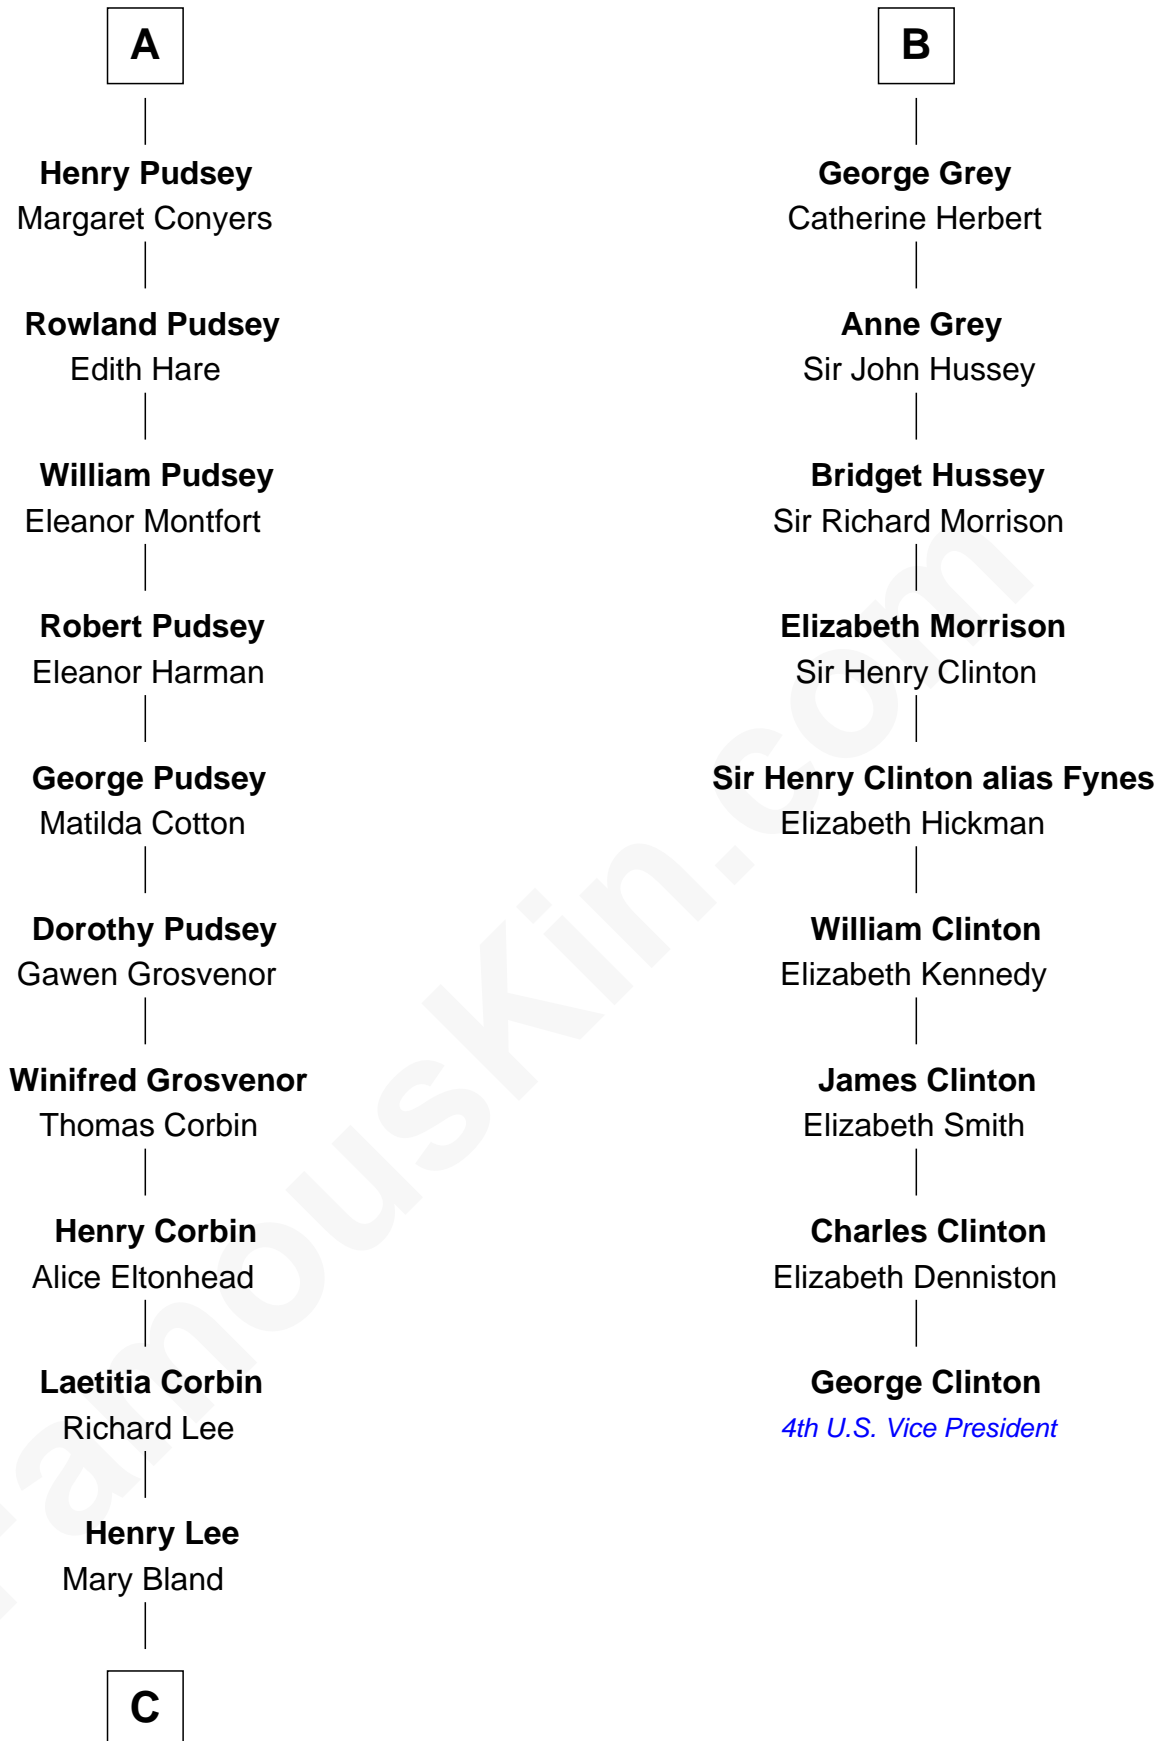

FamousKin.com Relationship Chart of

Henry Lee III

9th Governor of Virginia

15th cousin 3 times removed of

George Clinton

4th U.S. Vice President

William de Odingsells

Ela FitzWalter

Sir Roger de Herdeburgh

Ela Herdeburgh

Sir William de Boteler

Ankaret le Boteler

John le Strange

Eleanor le Strange

Sir Reynold de Grey

Sir Reynold Grey

Margaret de Ros

Sir John Grey

Constance de Holand

Sir Edmund Grey

Katherine Percy

B

C

Col. Henry Lee

Lucy Grymes

Henry Lee III

Light-Horse Harry

FamousKin.com