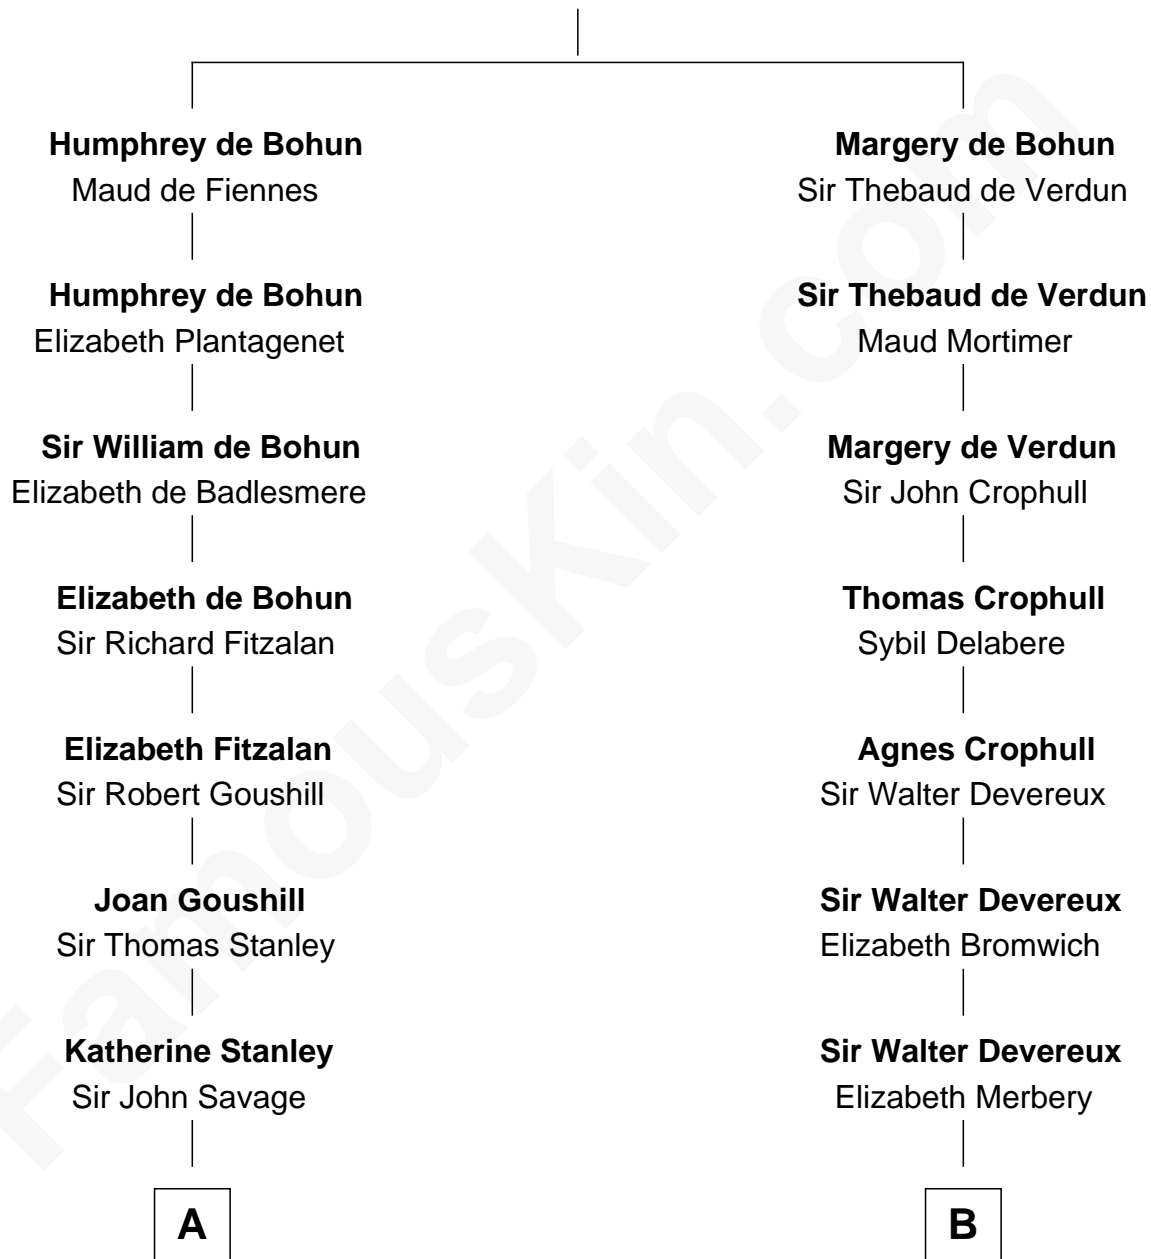

FamousKin.com Relationship Chart of

Henry Lee III

9th Governor of Virginia

16th cousin of

George Clinton

4th U.S. Vice President

Sir Humphrey de Bohun

Eleanor de Braiose

A

Dulcia Savage
Sir Henry Bold

Maud Bold
Thomas Gerard

Jennet Gerard
Richard Eltonhead

William Eltonhead
Anne Bowers

Richard Eltonhead
Anne Sutton

Alice Eltonhead
Henry Corbin

Laetitia Corbin
Richard Lee