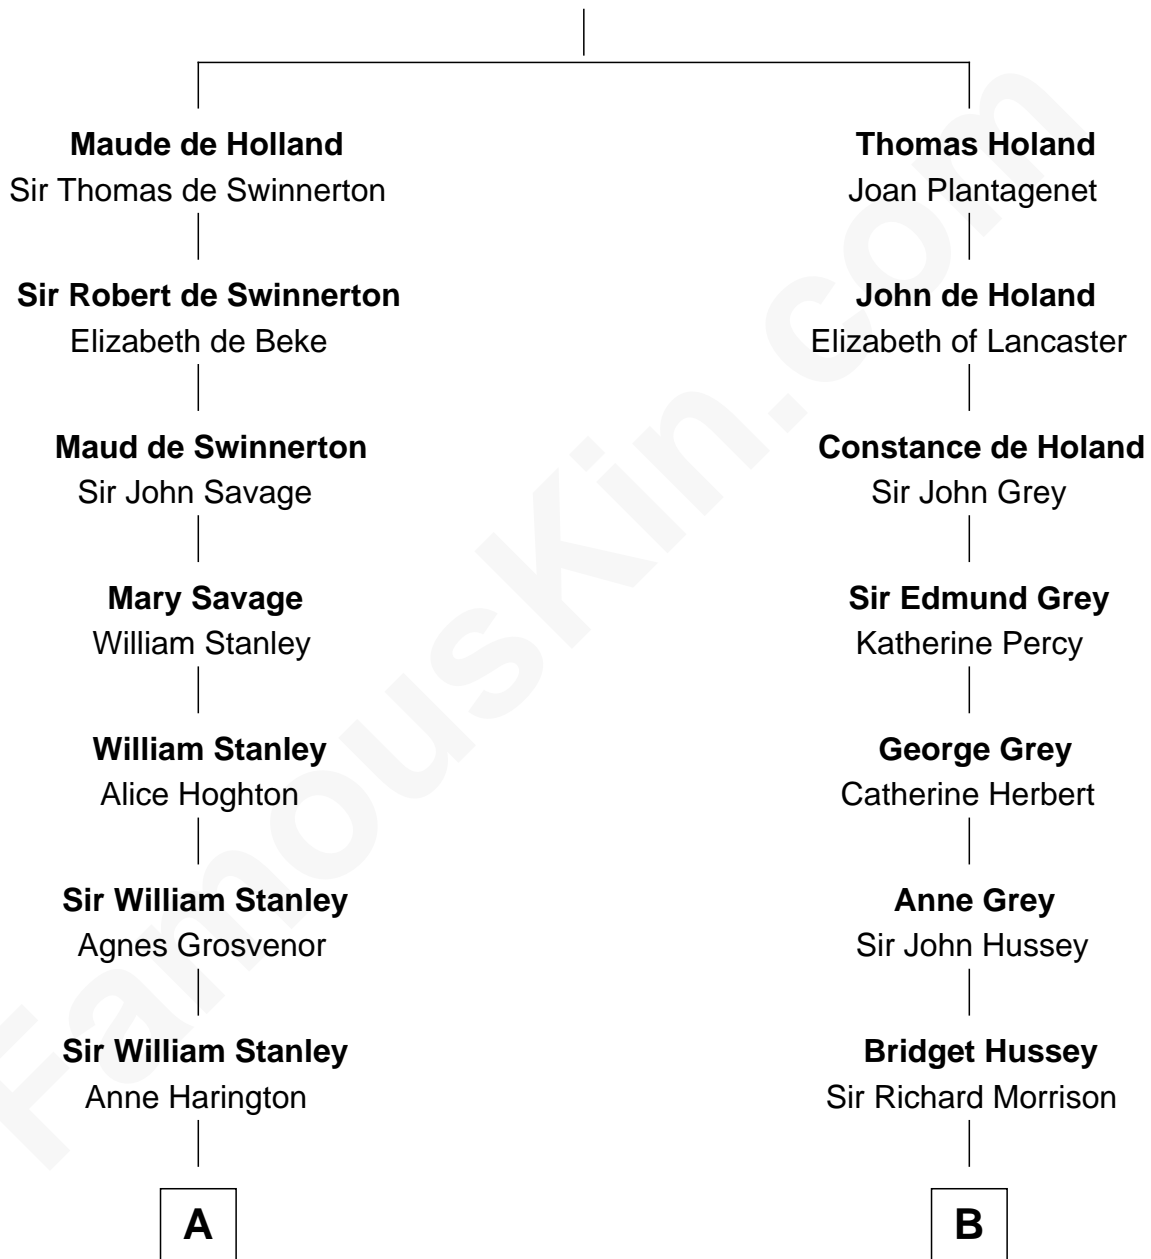

FamousKin.com Relationship Chart of

Henry Lee III

9th Governor of Virginia

12th cousin 2 times removed of

George Clinton

4th U.S. Vice President

Sir Robert de Holland

Maude la Zouche

A

Peter Stanley
Cecily Tarleton

Anne Stanley
Edward Sutton

Anne Sutton
Richard Eltonhead

Alice Eltonhead
Henry Corbin

Laetitia Corbin
Richard Lee

Henry Lee
Mary Bland

Col. Henry Lee
Lucy Grymes

Henry Lee III
Light-Horse Harry

B

Elizabeth Morrison
Sir Henry Clinton

Sir Henry Clinton alias Fynes
Elizabeth Hickman

William Clinton
Elizabeth Kennedy

James Clinton
Elizabeth Smith

Charles Clinton
Elizabeth Denniston