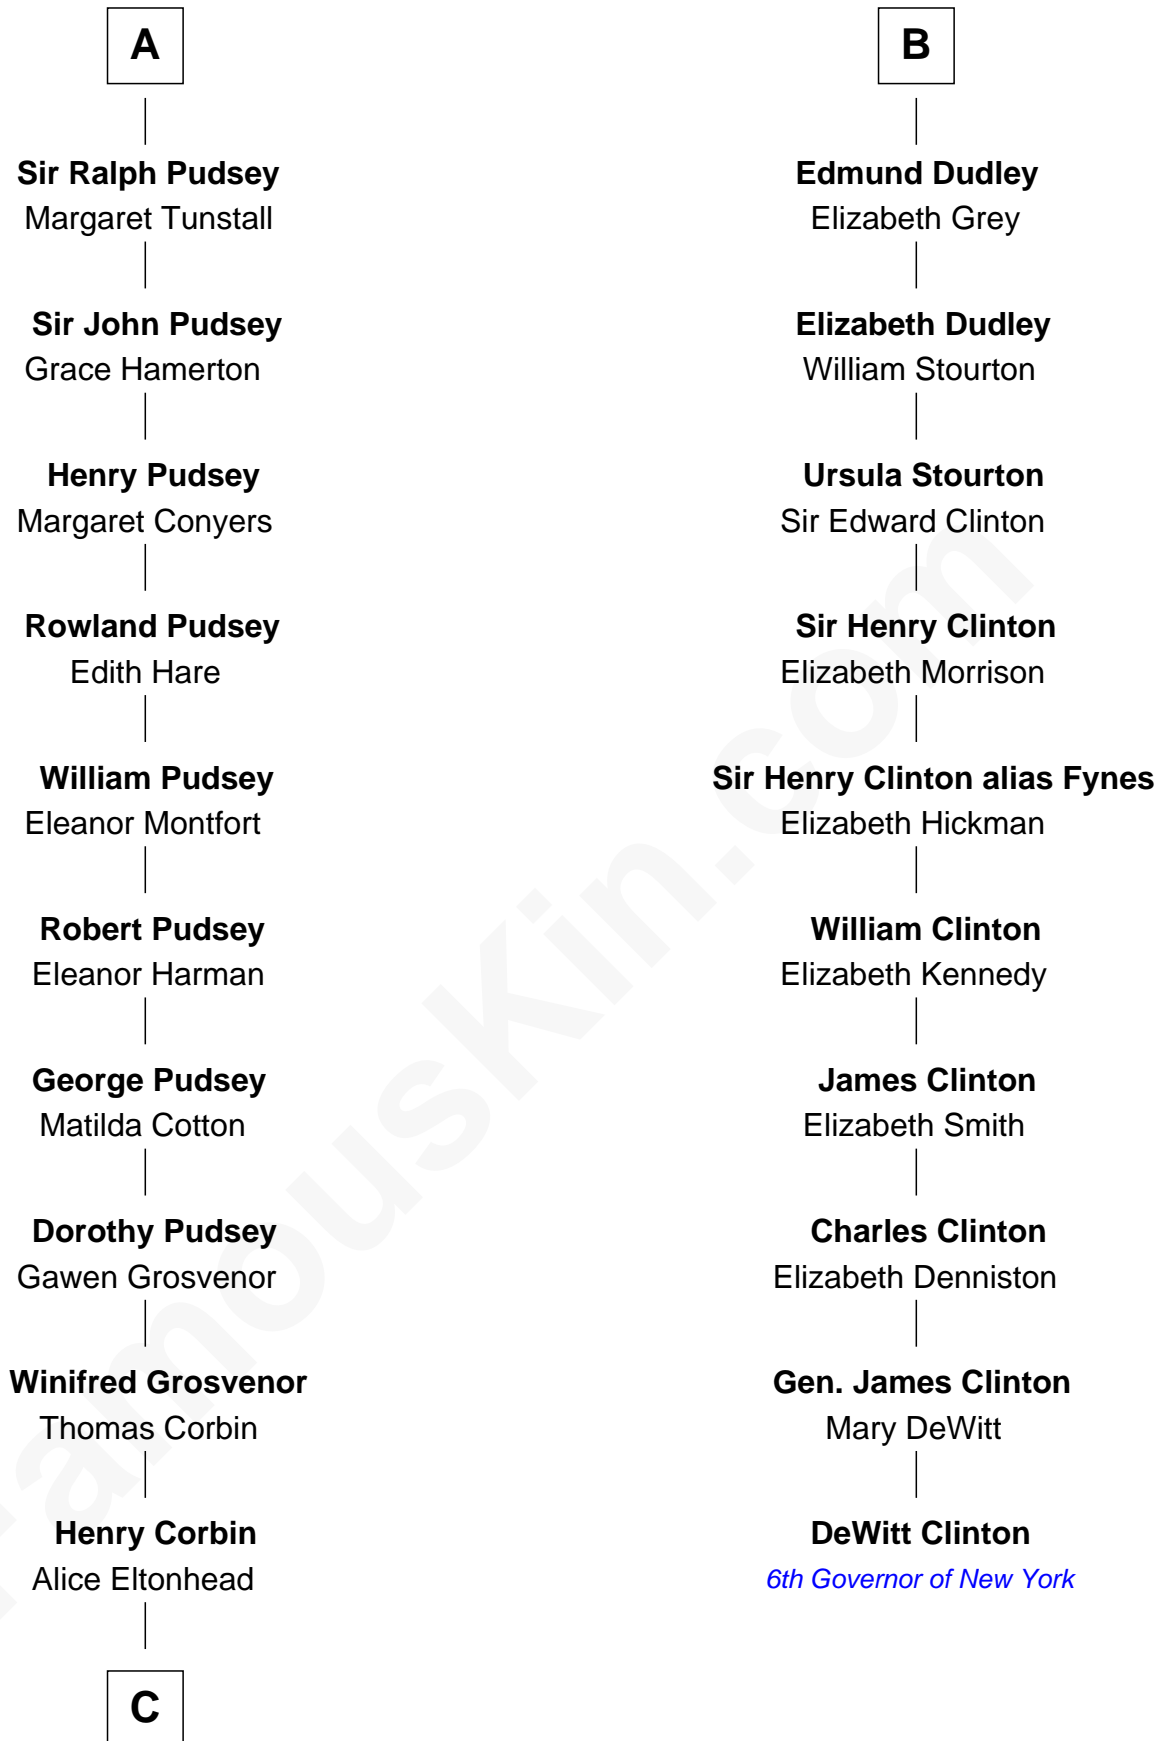

FamousKin.com Relationship Chart of

Henry Lee III

9th Governor of Virginia

16th cousin 4 times removed of

DeWitt Clinton

6th Governor of New York

C

—
Laetitia Corbin

Richard Lee

—
Henry Lee

Mary Bland

—
Col. Henry Lee

Lucy Grymes

—
Henry Lee III

Light-Horse Harry

FamousKin.com