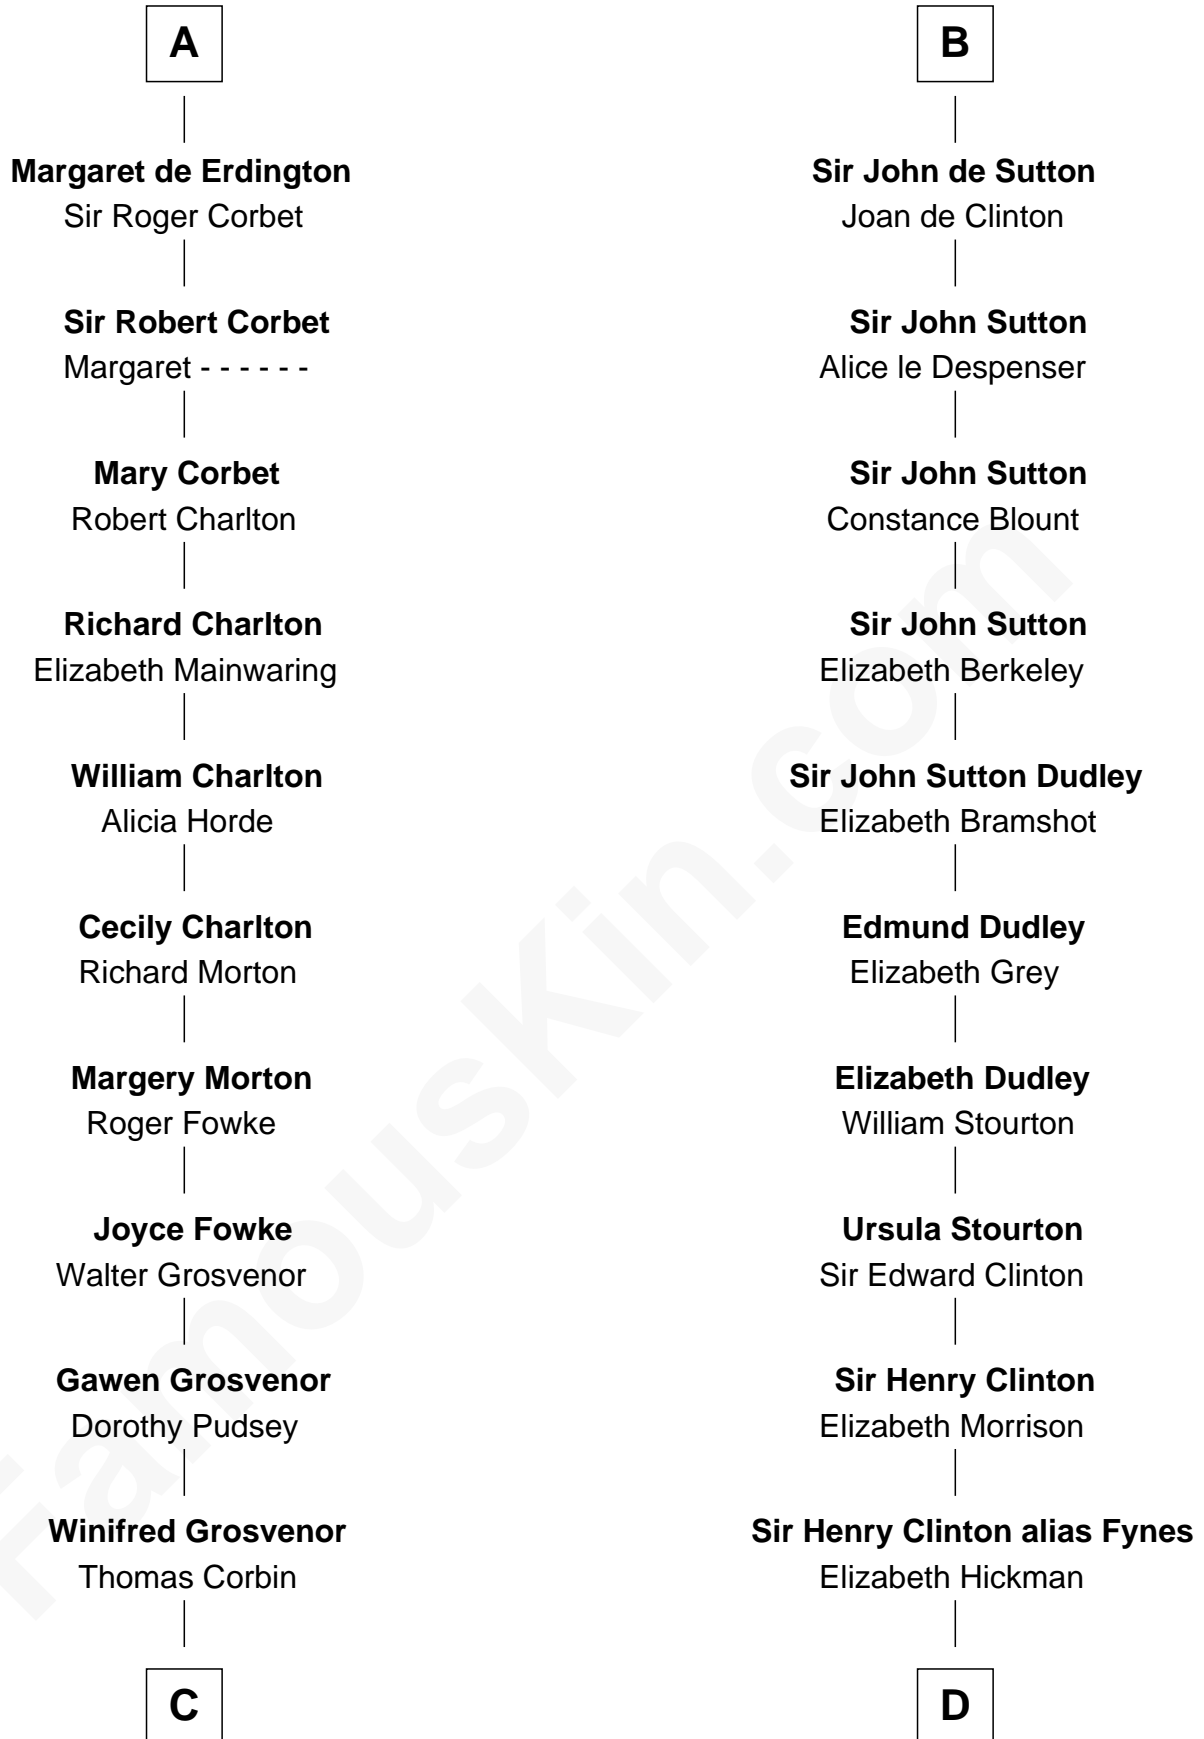

FamousKin.com Relationship Chart of

Henry Lee III

9th Governor of Virginia

21st cousin of

DeWitt Clinton

6th Governor of New York

Fulk Paynel

C

Henry Corbin
Alice Eltonhead

Laetitia Corbin
Richard Lee

Henry Lee
Mary Bland

Col. Henry Lee
Lucy Grymes

Henry Lee III
Light-Horse Harry

D

William Clinton
Elizabeth Kennedy

James Clinton
Elizabeth Smith

Charles Clinton
Elizabeth Denniston

Gen. James Clinton
Mary DeWitt

DeWitt Clinton
6th Governor of New York