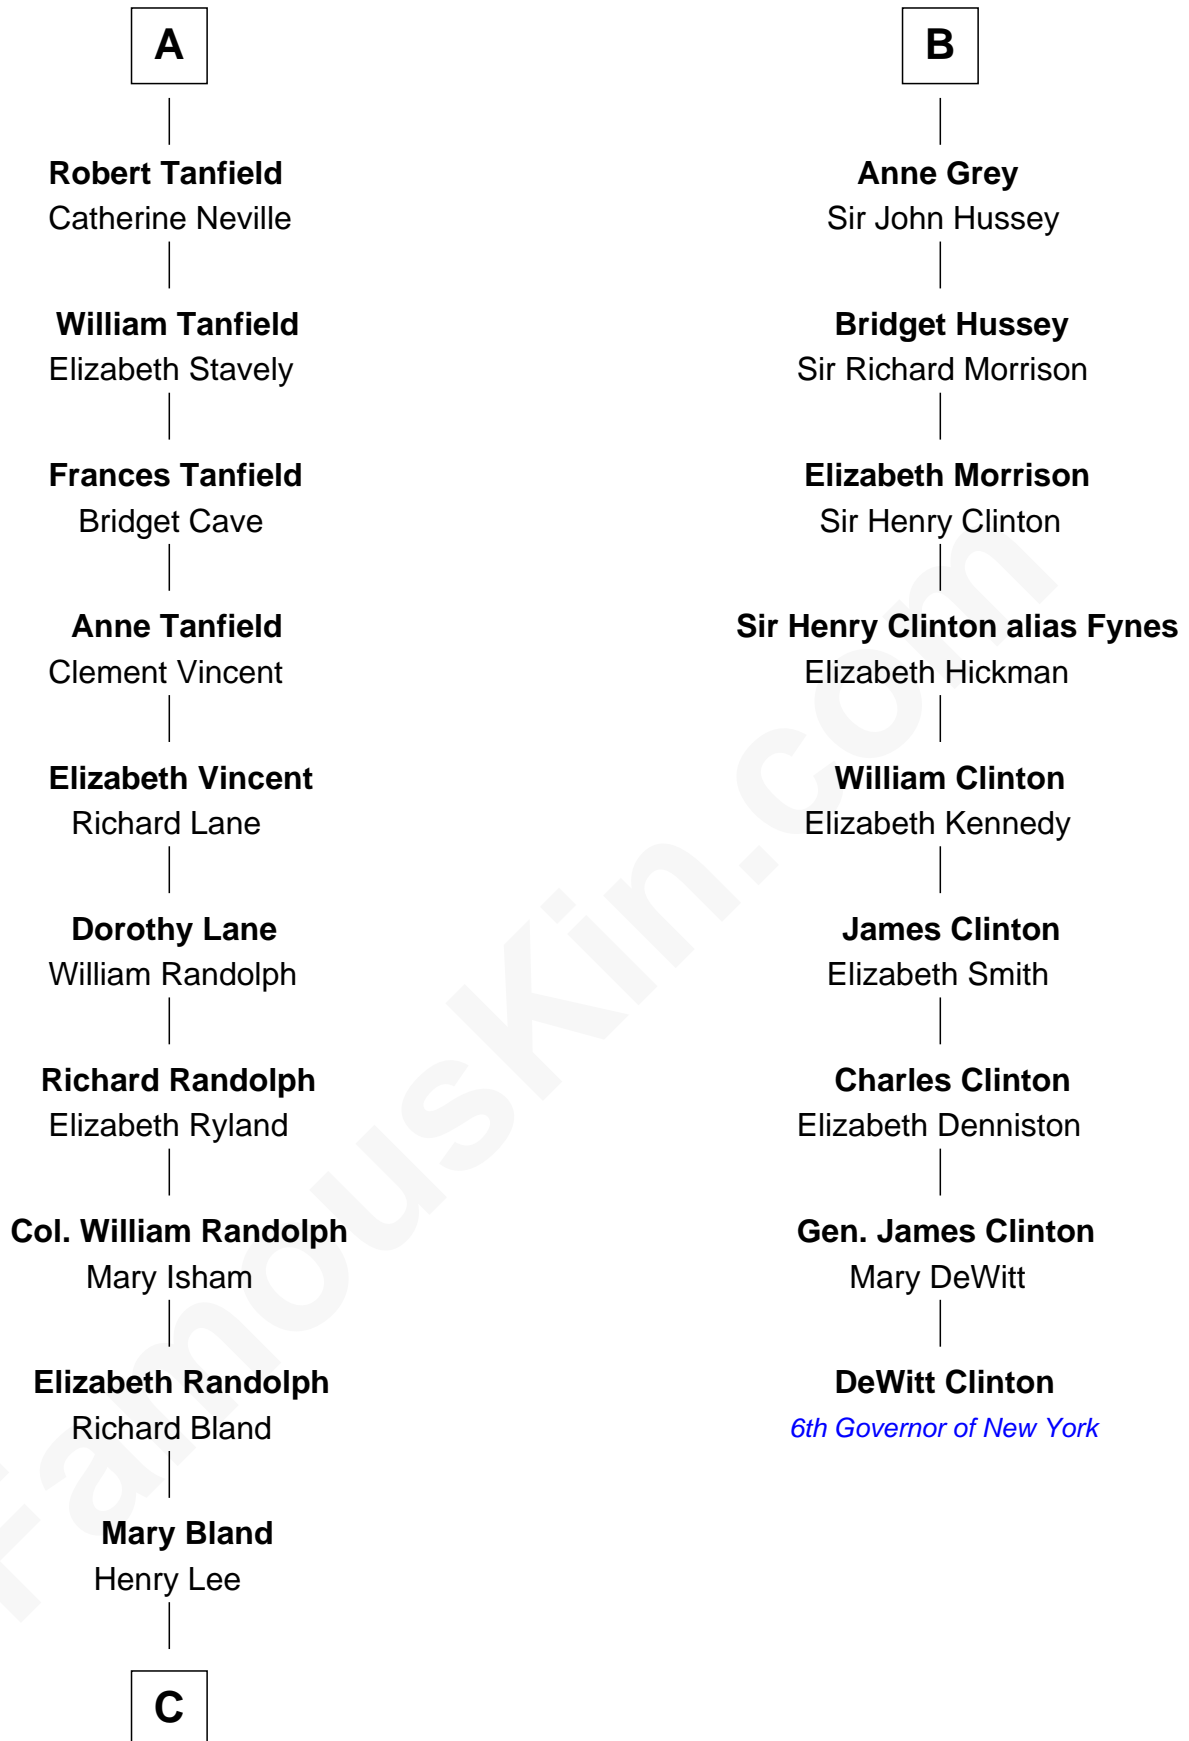

FamousKin.com Relationship Chart of

Henry Lee III

9th Governor of Virginia

15th cousin 3 times removed of

DeWitt Clinton

6th Governor of New York

Roger de Mortimer

Joan de Geneville

C

Col. Henry Lee

Lucy Grymes

Henry Lee III

Light-Horse Harry

FamousKin.com