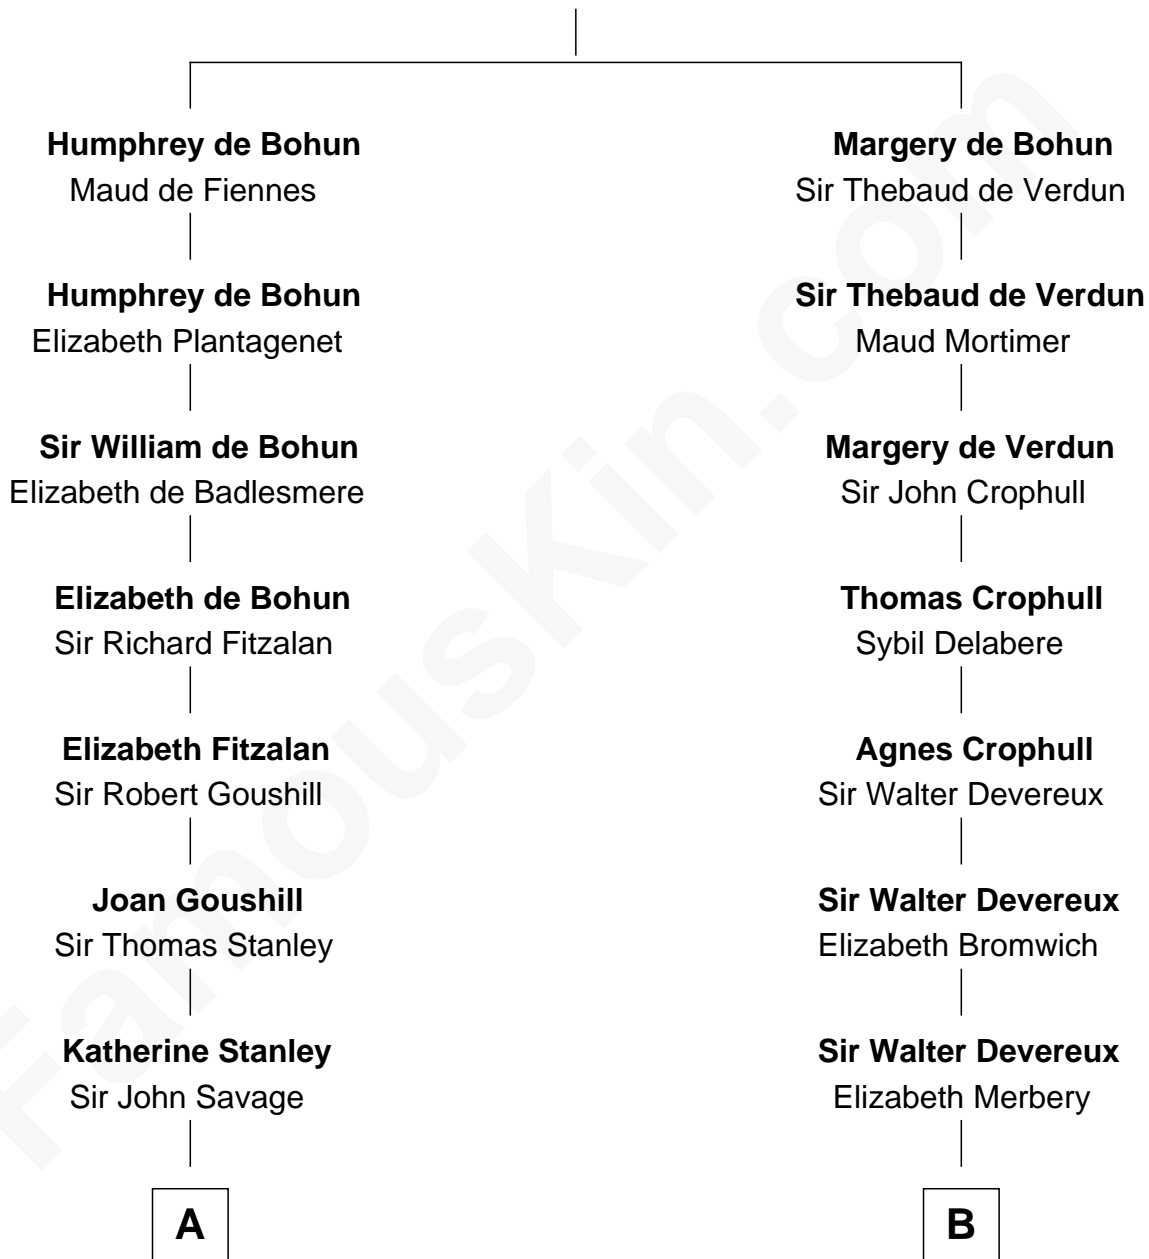

FamousKin.com Relationship Chart of

Henry Lee III

9th Governor of Virginia

16th cousin 1 time removed of

DeWitt Clinton

6th Governor of New York

Sir Humphrey de Bohun

Eleanor de Braiose

A

Dulcia Savage
Sir Henry Bold

Maud Bold
Thomas Gerard

Jennet Gerard
Richard Eltonhead

William Eltonhead
Anne Bowers

Richard Eltonhead
Anne Sutton

Alice Eltonhead
Henry Corbin

Laetitia Corbin
Richard Lee

DeWitt Clinton
6th Governor of New York