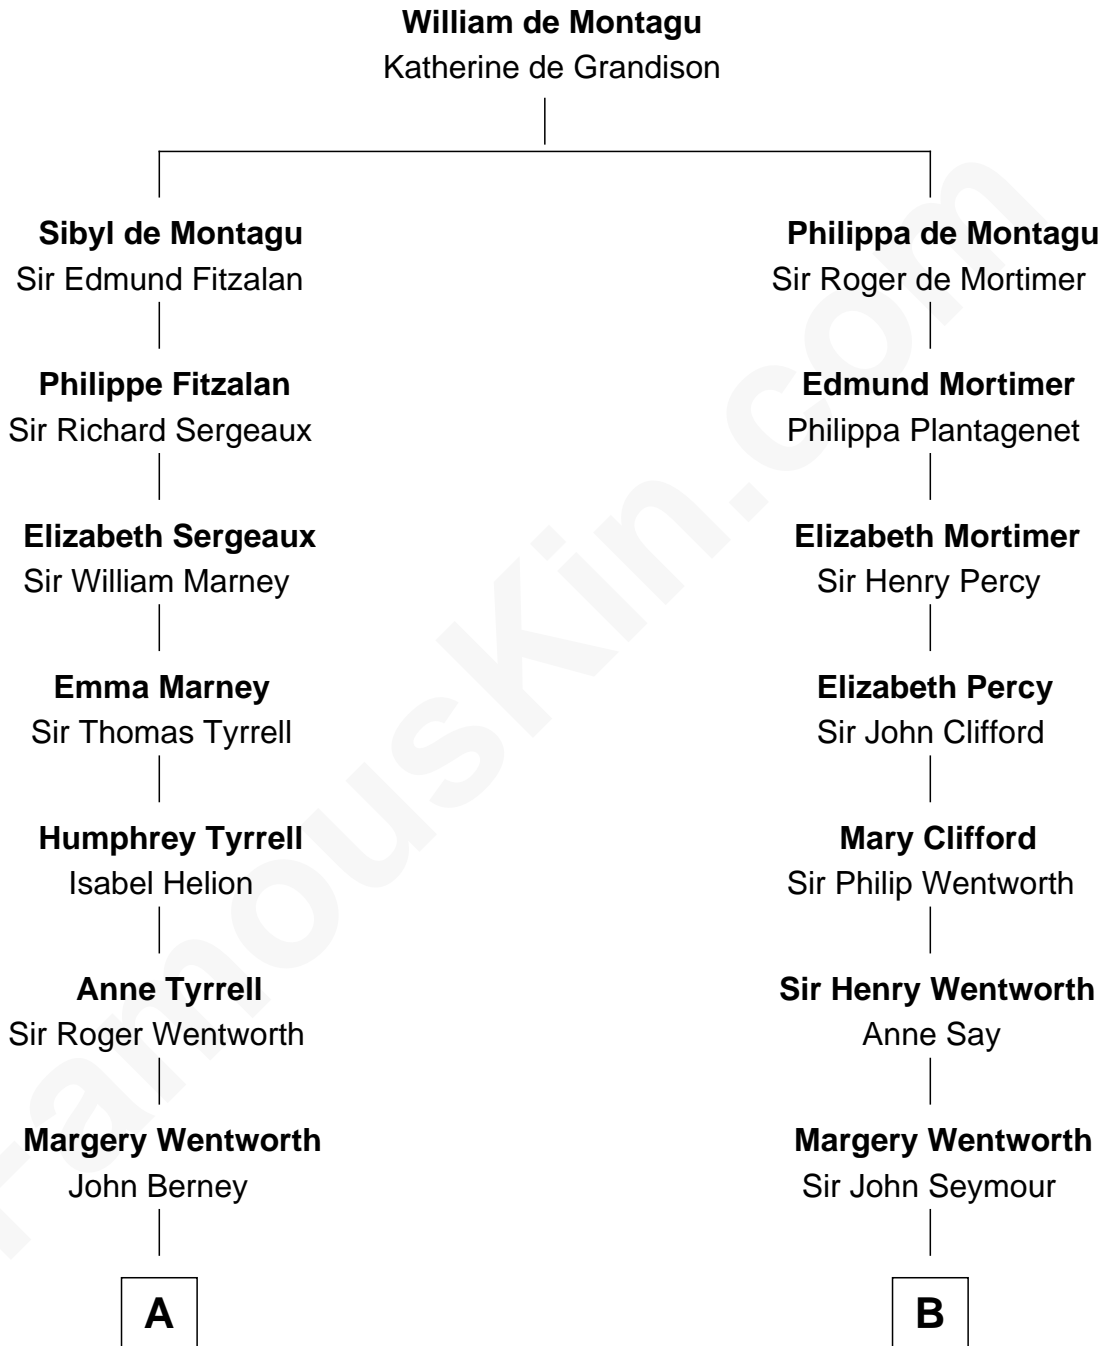

## Relationship Chart of

### Henry Lee III

9th Governor of Virginia

15th cousin 1 time removed of

**Lt. Gen. James Brudenell**

Leader of the "Charge of the Light Brigade"

**A**

**John Berney**  
Margaret Read

**Henry Berney**  
Alice Appleton