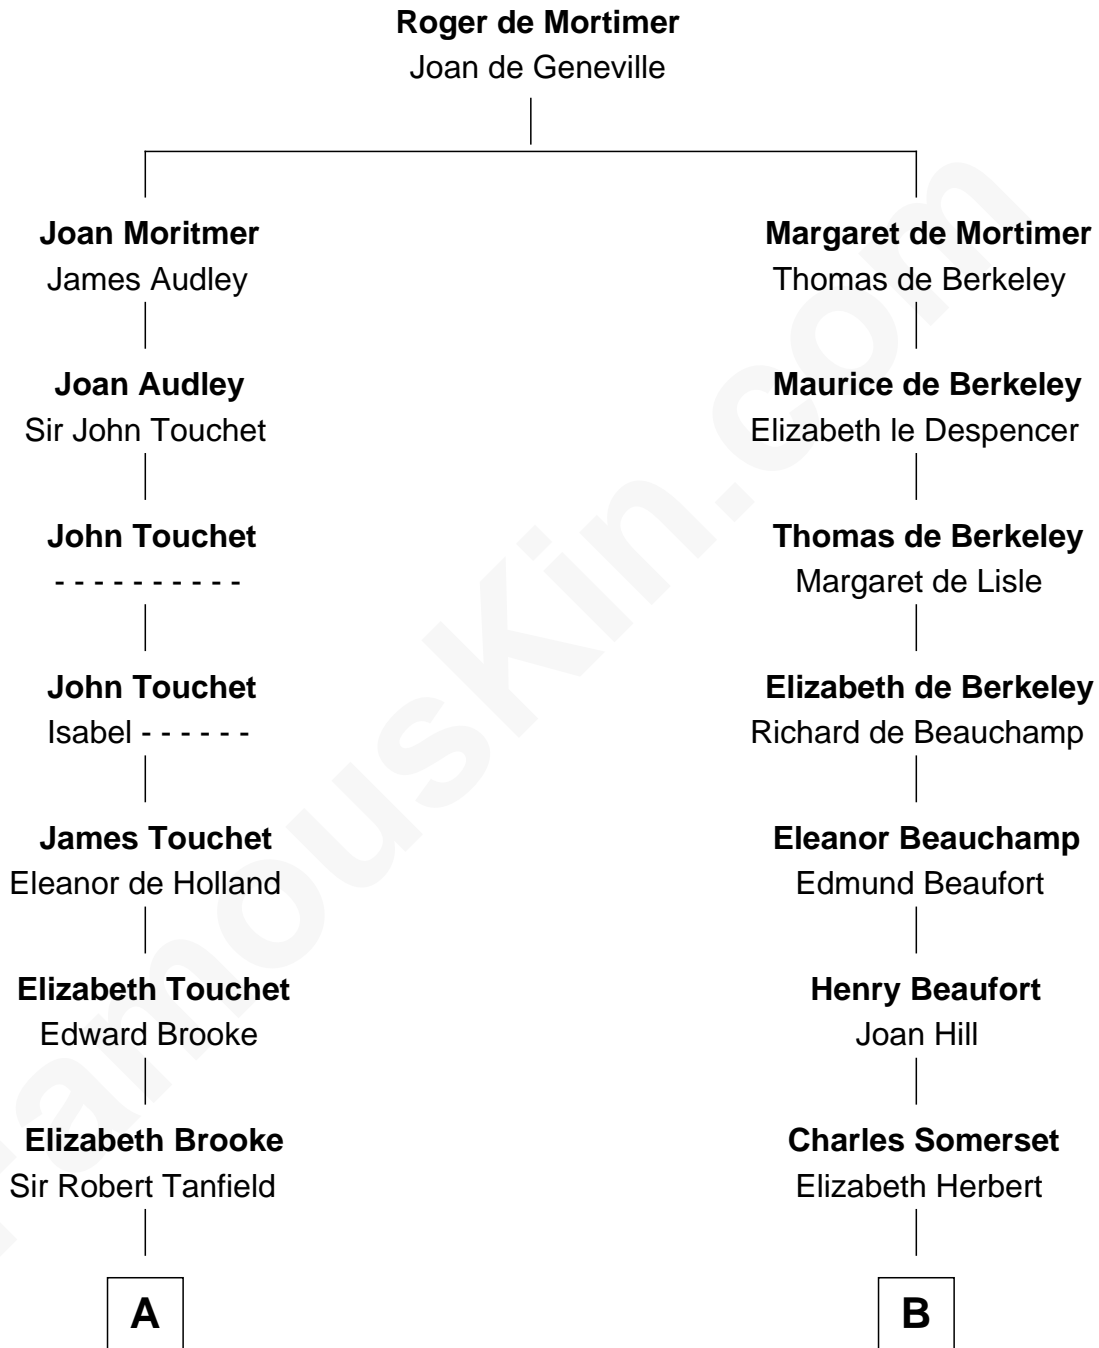

## Relationship Chart of

### Henry Lee III

9th Governor of Virginia

17th cousin 1 time removed of

**Lt. Gen. James Brudenell**

Leader of the "Charge of the Light Brigade"

**C**

Col. Henry Lee

Lucy Grymes

Henry Lee III

*Light-Horse Harry*

FamousKin.com