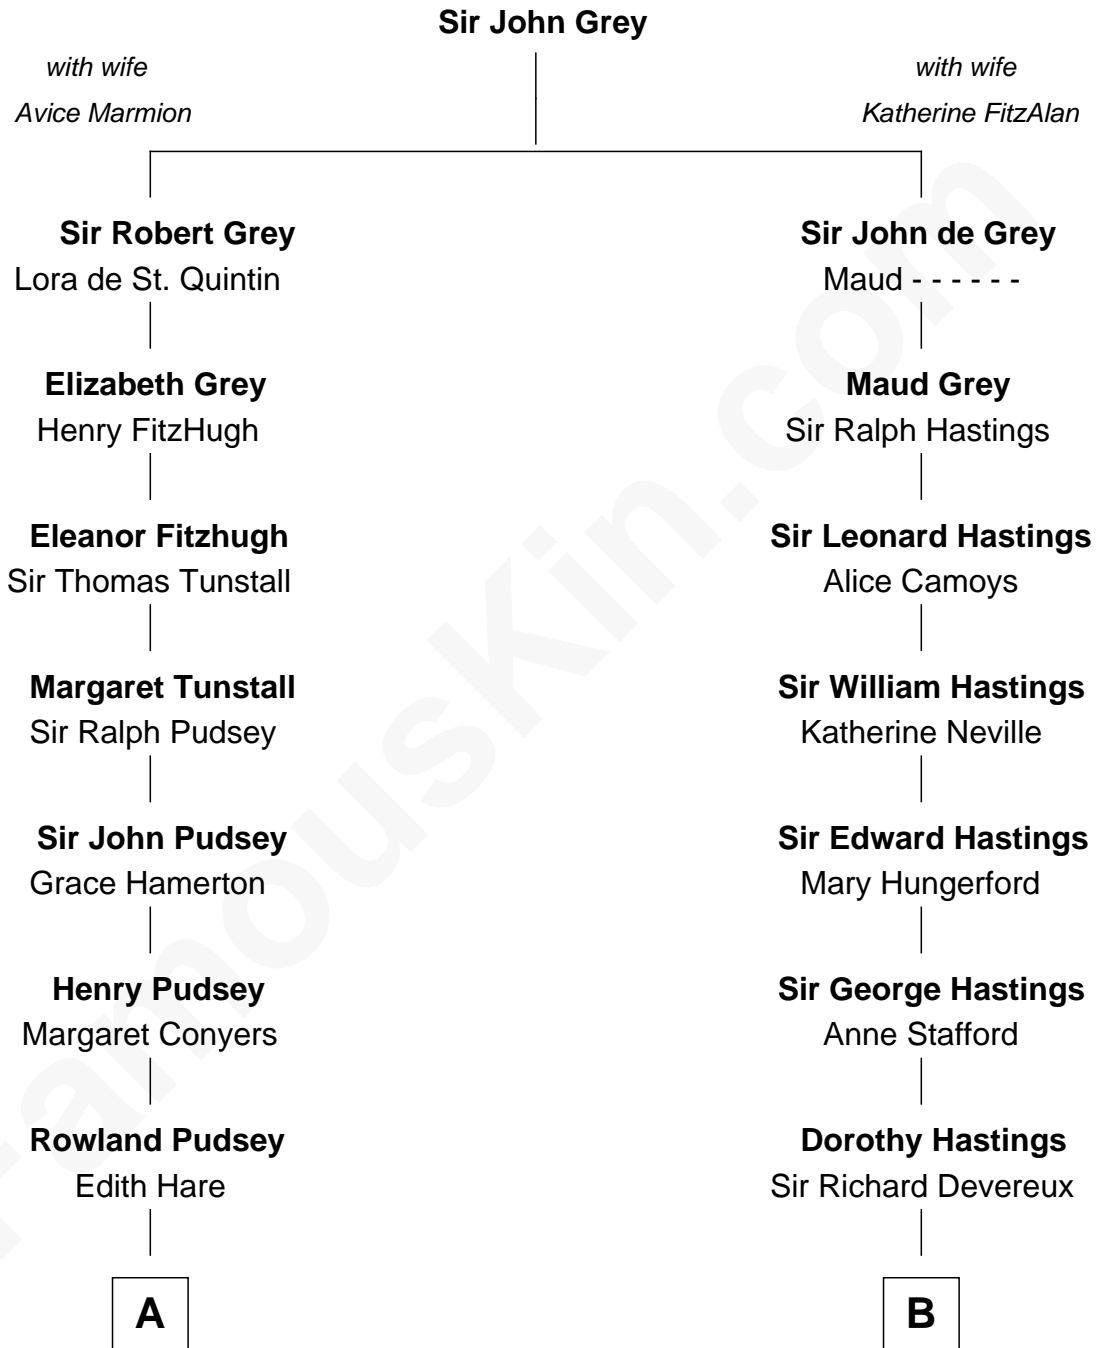

FamousKin.com

Relationship Chart of

Henry Lee III

9th Governor of Virginia

15th cousin 1 time removed of

Lt. Gen. James Brudenell

Leader of the "Charge of the Light Brigade"

A

William Pudsey
Eleanor Montfort

Robert Pudsey
Eleanor Harman

George Pudsey
Matilda Cotton

Dorothy Pudsey
Gawen Grosvenor

Winifred Grosvenor
Thomas Corbin

Henry Corbin
Alice Eltonhead

Laetitia Corbin
Richard Lee