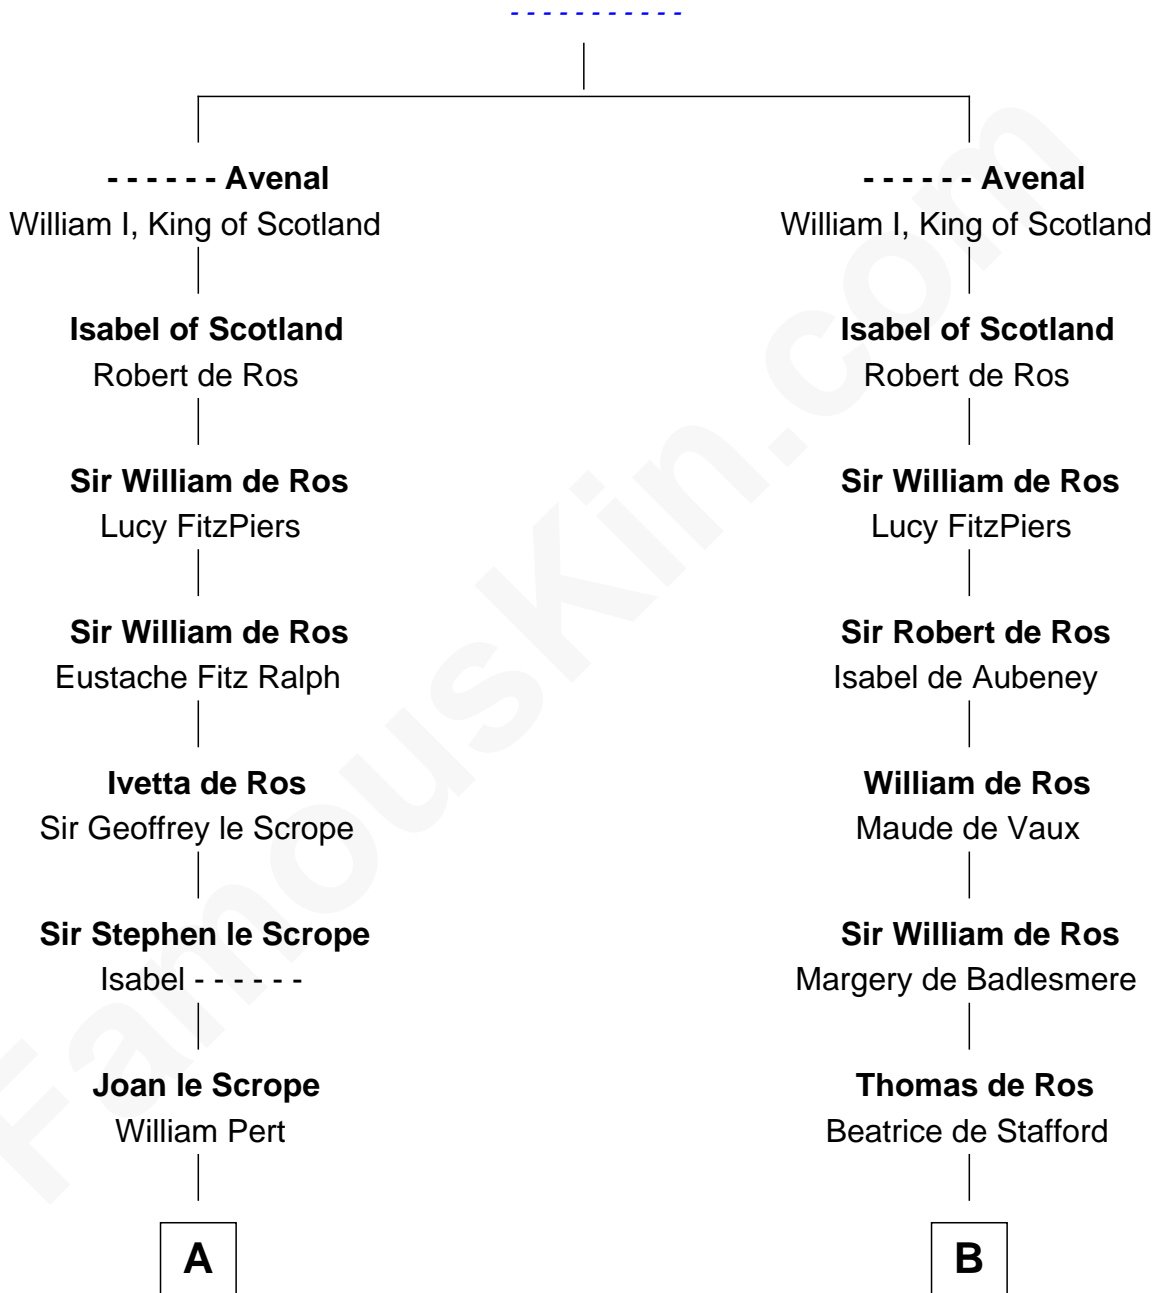

FamousKin.com Relationship Chart of

Henry Lee III

9th Governor of Virginia

21st cousin of

Lt. Gen. James Brudenell

Leader of the "Charge of the Light Brigade"

Richard Avenal

C

Mary Isham
Col. William Randolph

Elizabeth Randolph
Richard Bland

Mary Bland
Henry Lee

Col. Henry Lee
Lucy Grymes

Henry Lee III
Light-Horse Harry

D

Sir Cecil Bishopp
Elizabeth Dunch

Sir Cecil Bishopp
Anne Boscawen