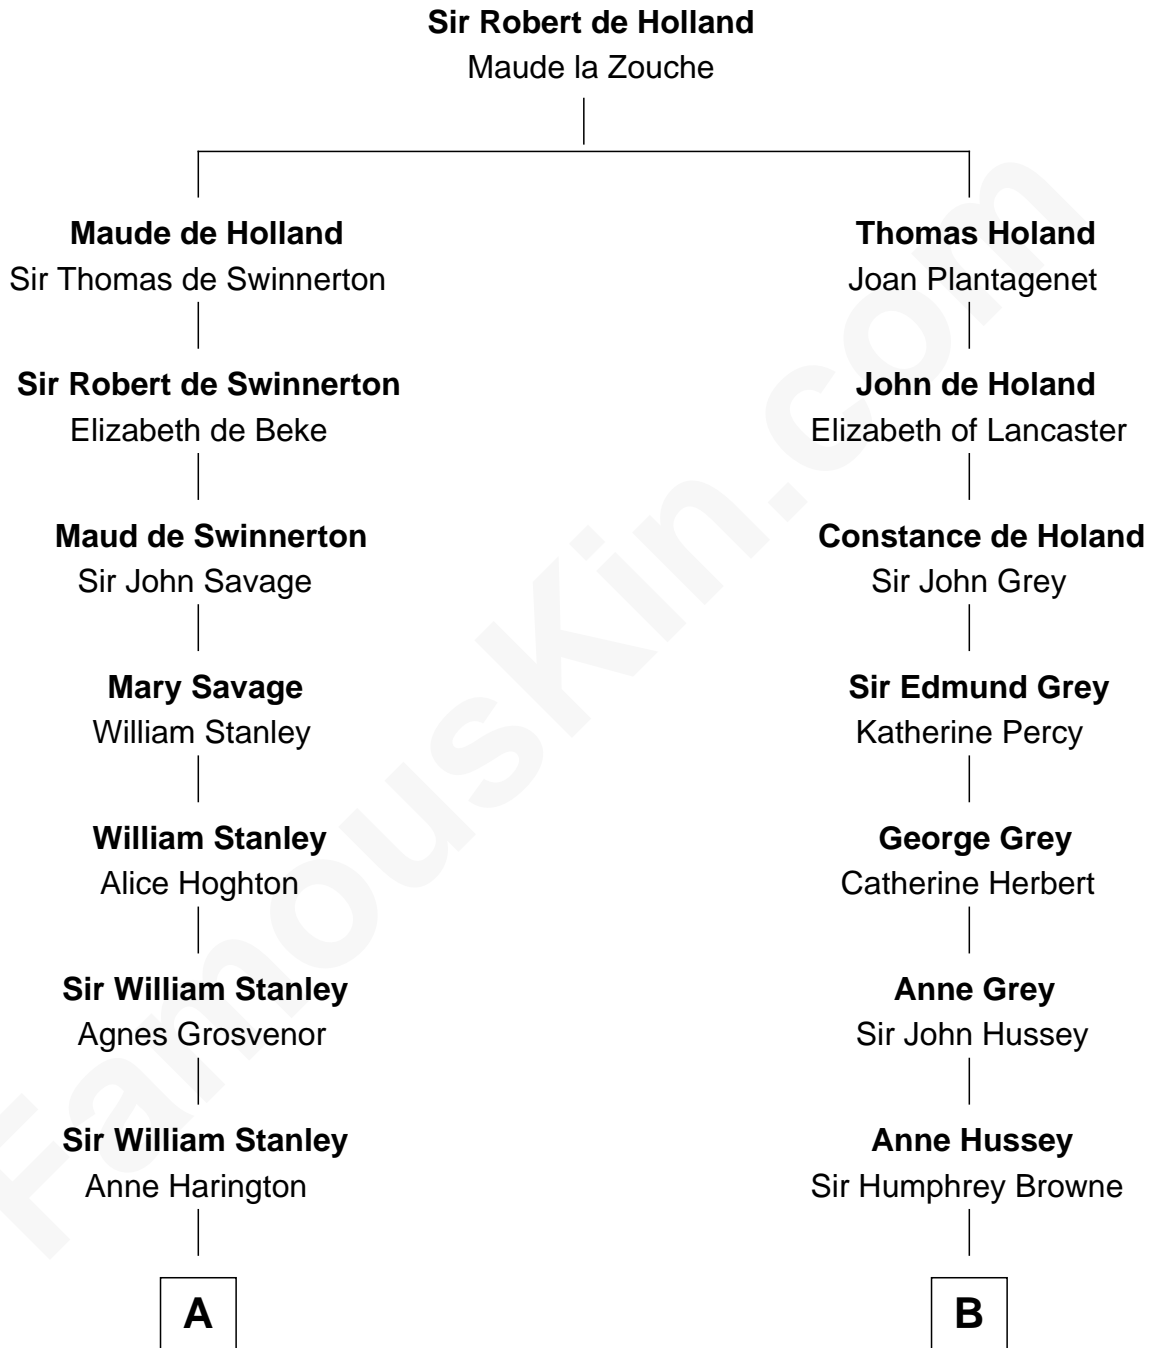

## Relationship Chart of

### Henry Lee III

9th Governor of Virginia

14th cousin 1 time removed of

**Lt. Gen. James Brudenell**

Leader of the "Charge of the Light Brigade"

**A**

**Peter Stanley**  
Cecily Tarleton

**Anne Stanley**  
Edward Sutton