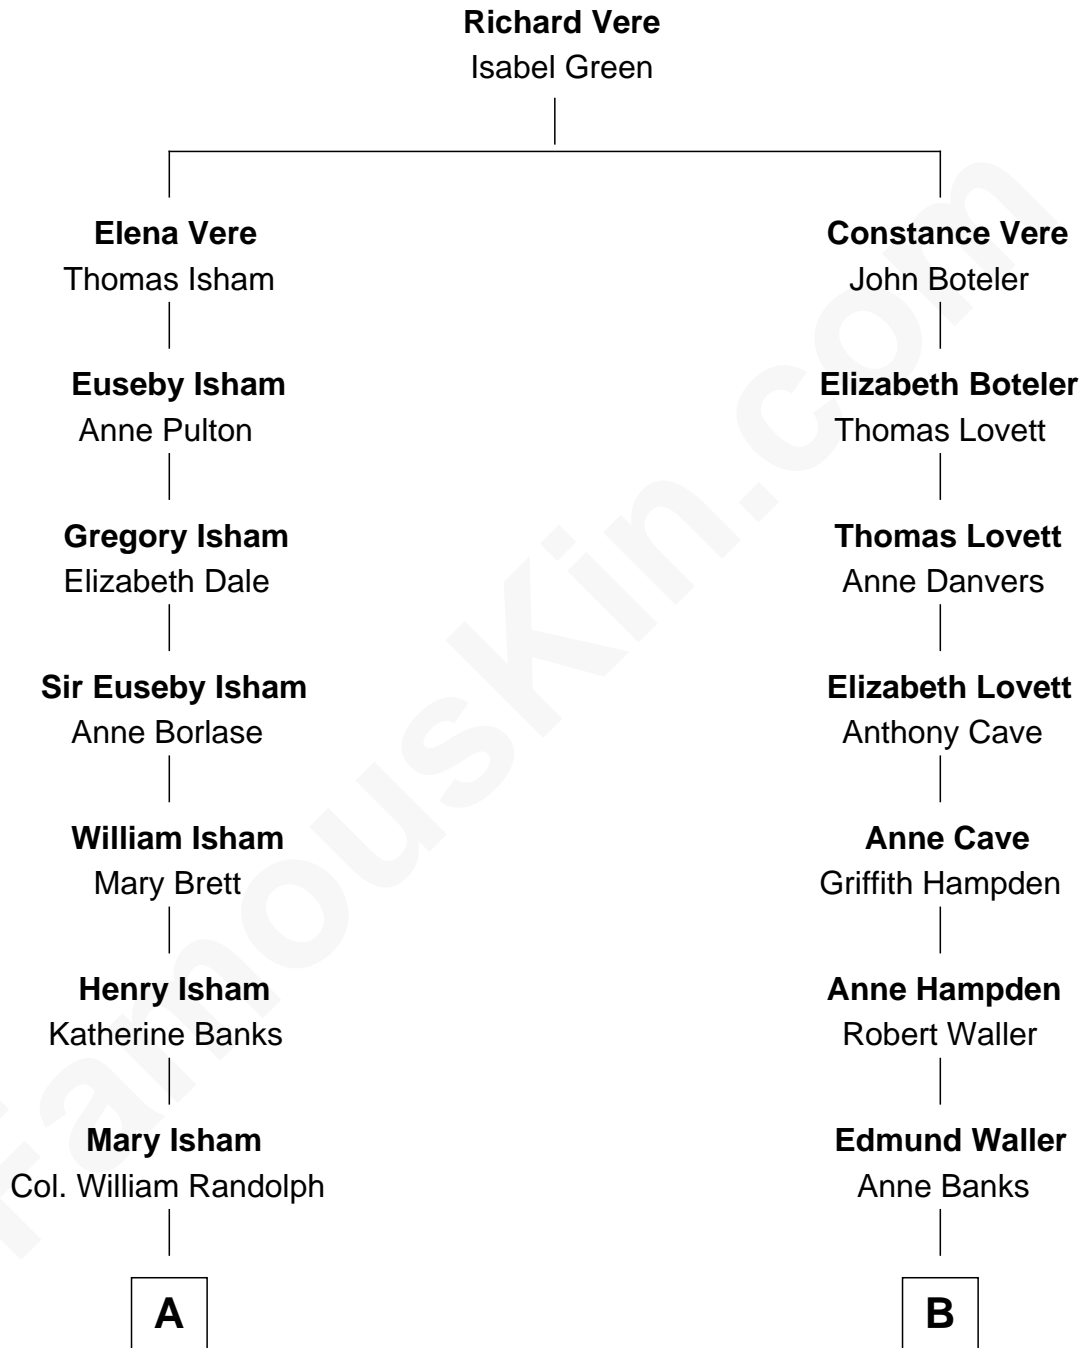

## Relationship Chart of

### Henry Lee III

9th Governor of Virginia

10th cousin 3 times removed of

**Lt. Gen. James Brudenell**

Leader of the "Charge of the Light Brigade"

**A**

**Elizabeth Randolph**

Richard Bland

**Mary Bland**

Henry Lee

**Col. Henry Lee**

Lucy Grymes

**Henry Lee III**

*Light-Horse Harry*

**B**

**Anna Maria Waller**