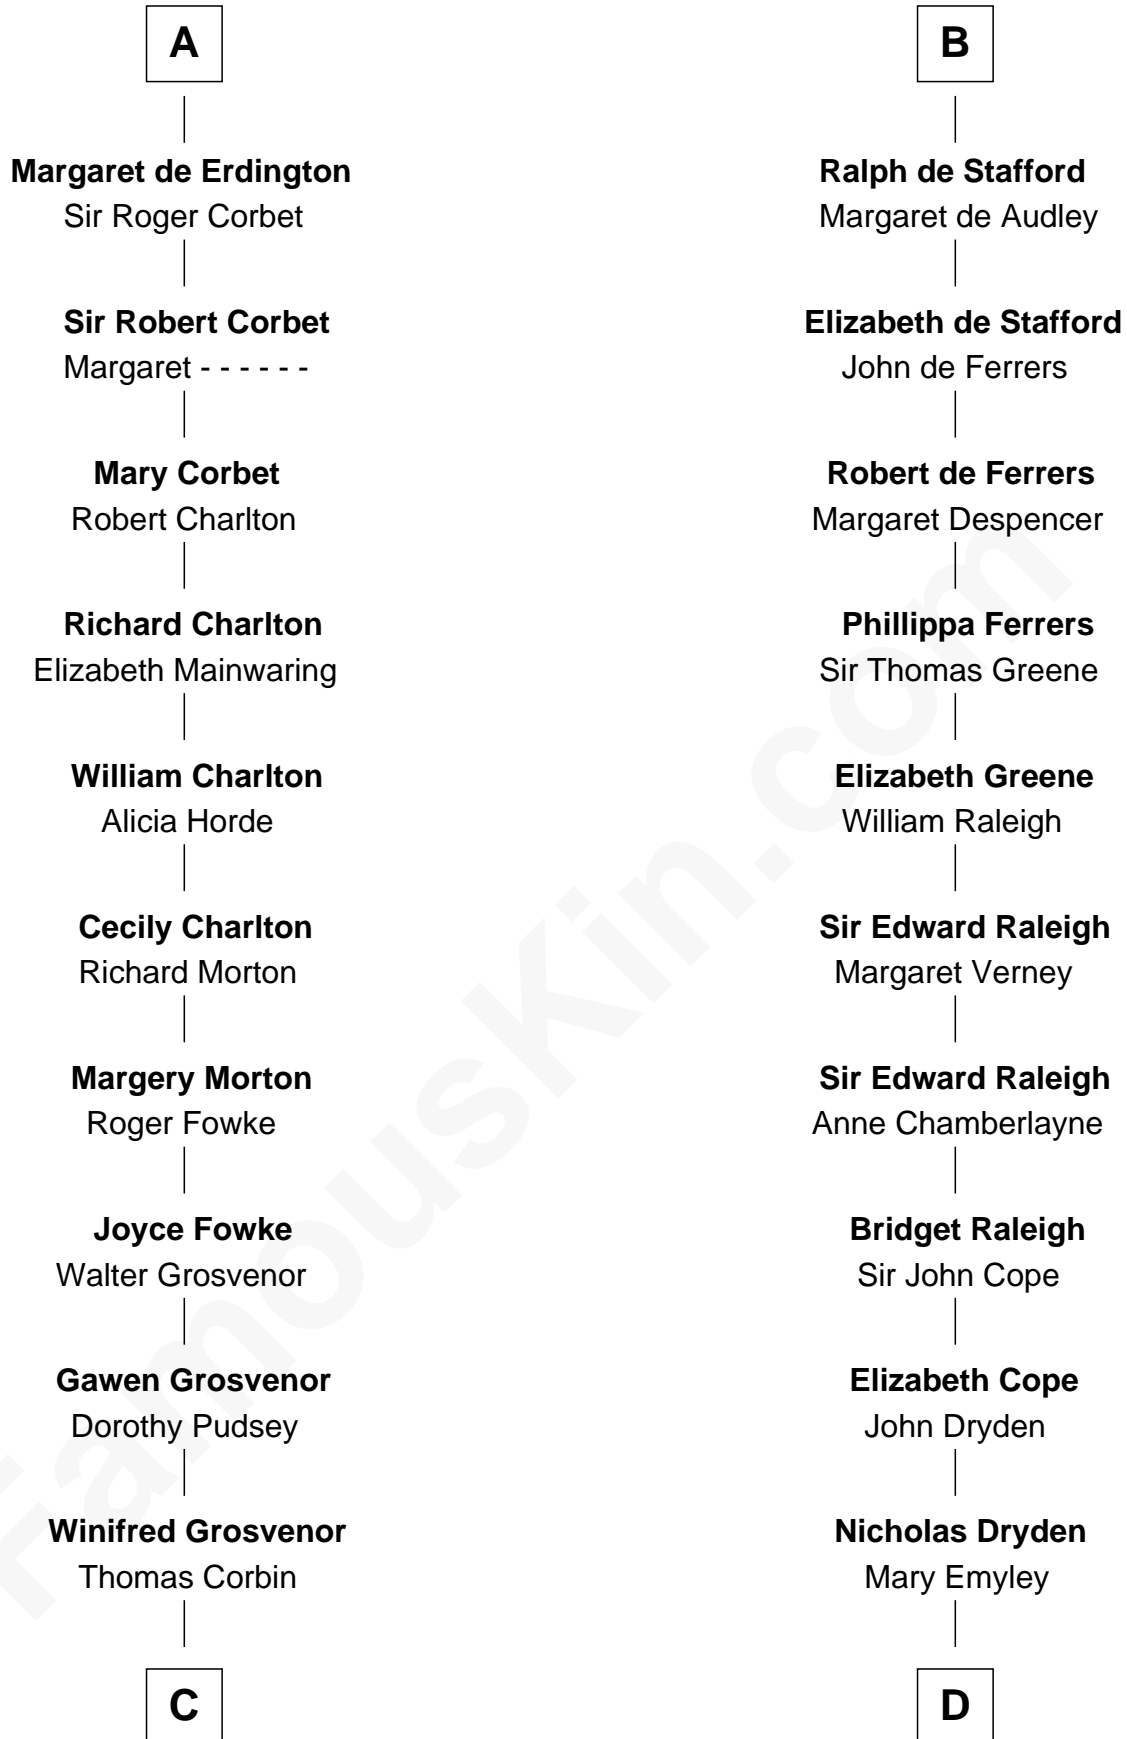

FamousKin.com Relationship Chart of

Henry Lee III

9th Governor of Virginia

19th cousin 2 times removed of

Jonathan Swift

Author of Gulliver's Travels

Fulk Paynel

C

Henry Corbin
Alice Eltonhead

Laetitia Corbin
Richard Lee

Henry Lee
Mary Bland

Col. Henry Lee
Lucy Grymes

Henry Lee III
Light-Horse Harry

D

Elizabeth Dryden
Rev. Thomas Swift

Jonathan Swift
Abigail Erick