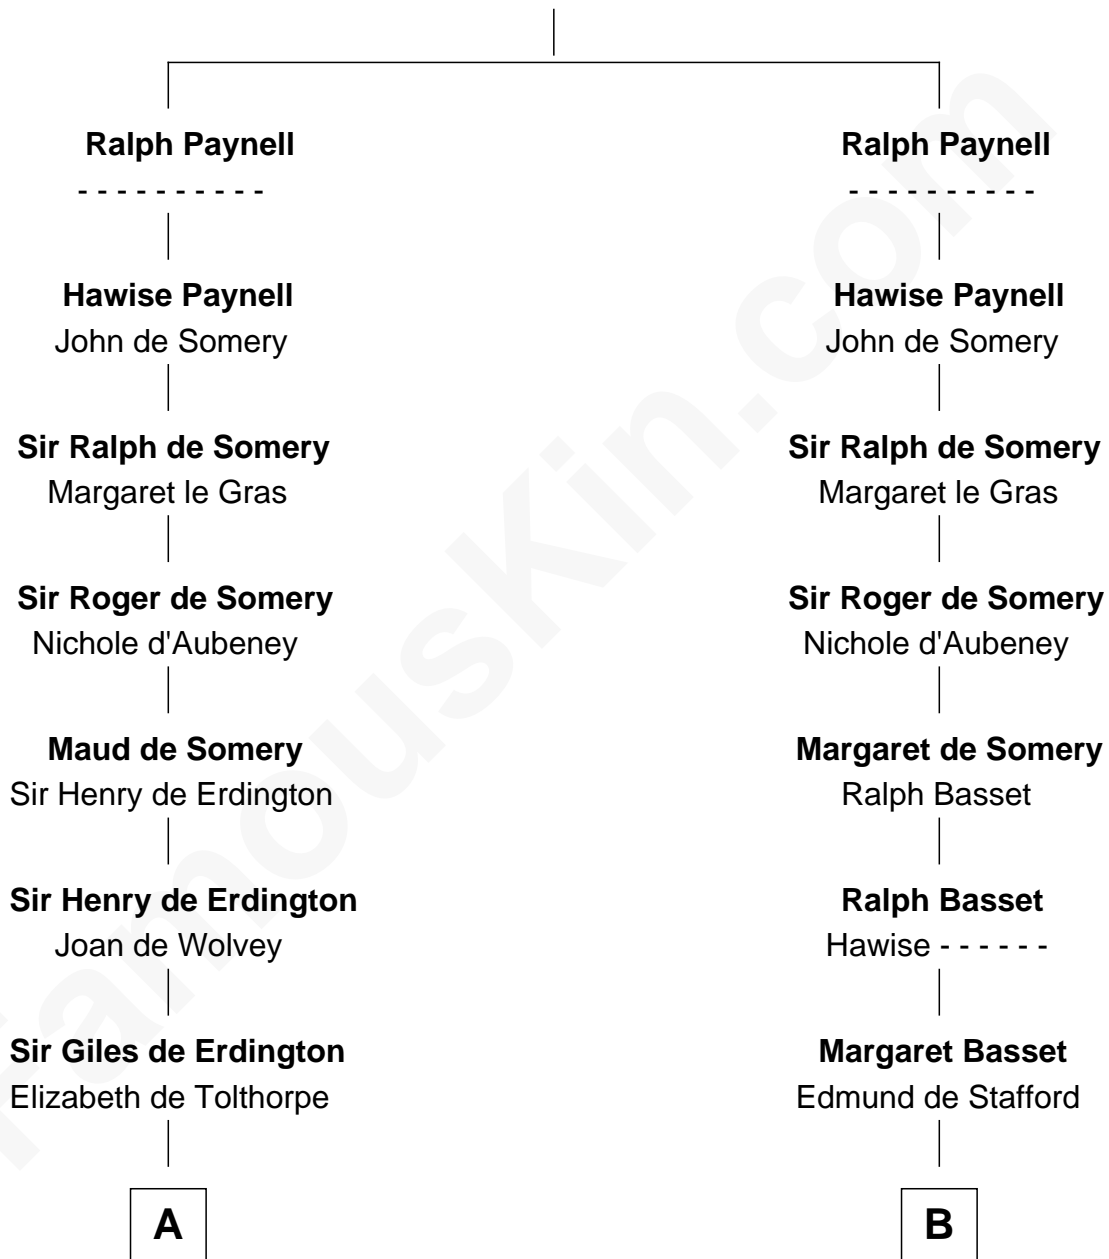

FamousKin.com Relationship Chart of

Henry Lee III

9th Governor of Virginia

19th cousin 2 times removed of

Jonathan Swift

Author of Gulliver's Travels

Fulk Paynel

C

Henry Corbin
Alice Eltonhead

Laetitia Corbin
Richard Lee

Henry Lee
Mary Bland

Col. Henry Lee
Lucy Grymes

Henry Lee III
Light-Horse Harry

D

Elizabeth Dryden
Rev. Thomas Swift

Jonathan Swift
Abigail Erick