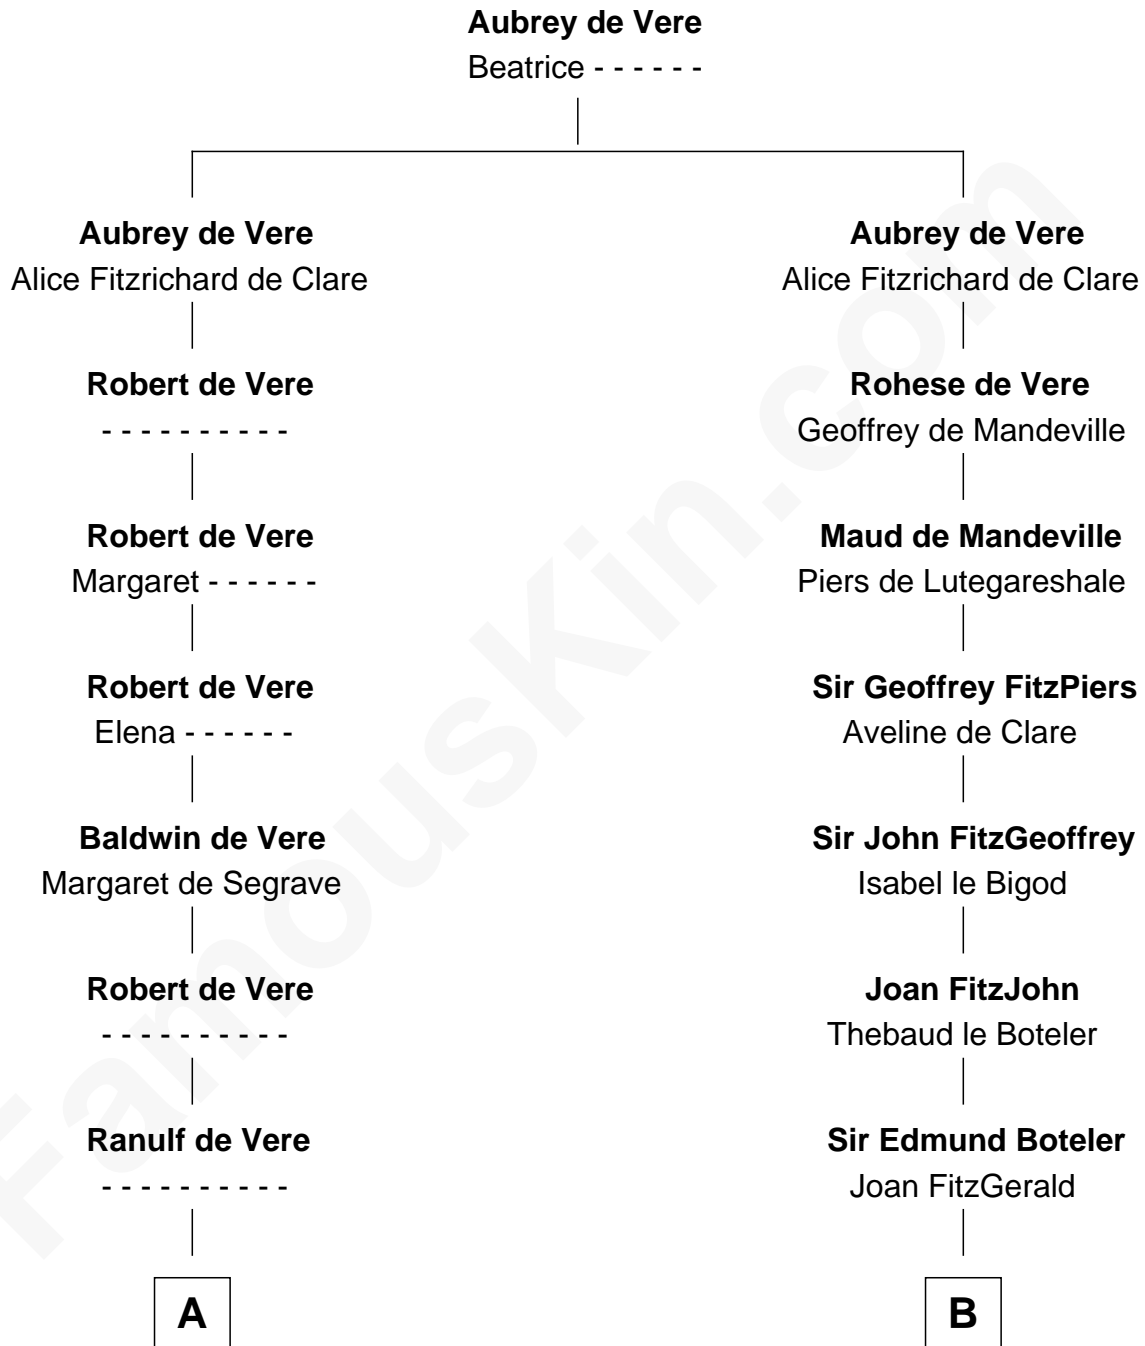

FamousKin.com Relationship Chart of

Henry Lee III

9th Governor of Virginia

20th cousin 1 time removed of

Jonathan Swift

Author of Gulliver's Travels

C

Mary Isham
Col. William Randolph

Elizabeth Randolph
Richard Bland

Mary Bland
Henry Lee

Col. Henry Lee
Lucy Grymes

Henry Lee III
Light-Horse Harry

D

Nicholas Dryden
Mary Emyley

Elizabeth Dryden
Rev. Thomas Swift

Jonathan Swift
Abigail Erick

Jonathan Swift
Author of Gulliver's Travels