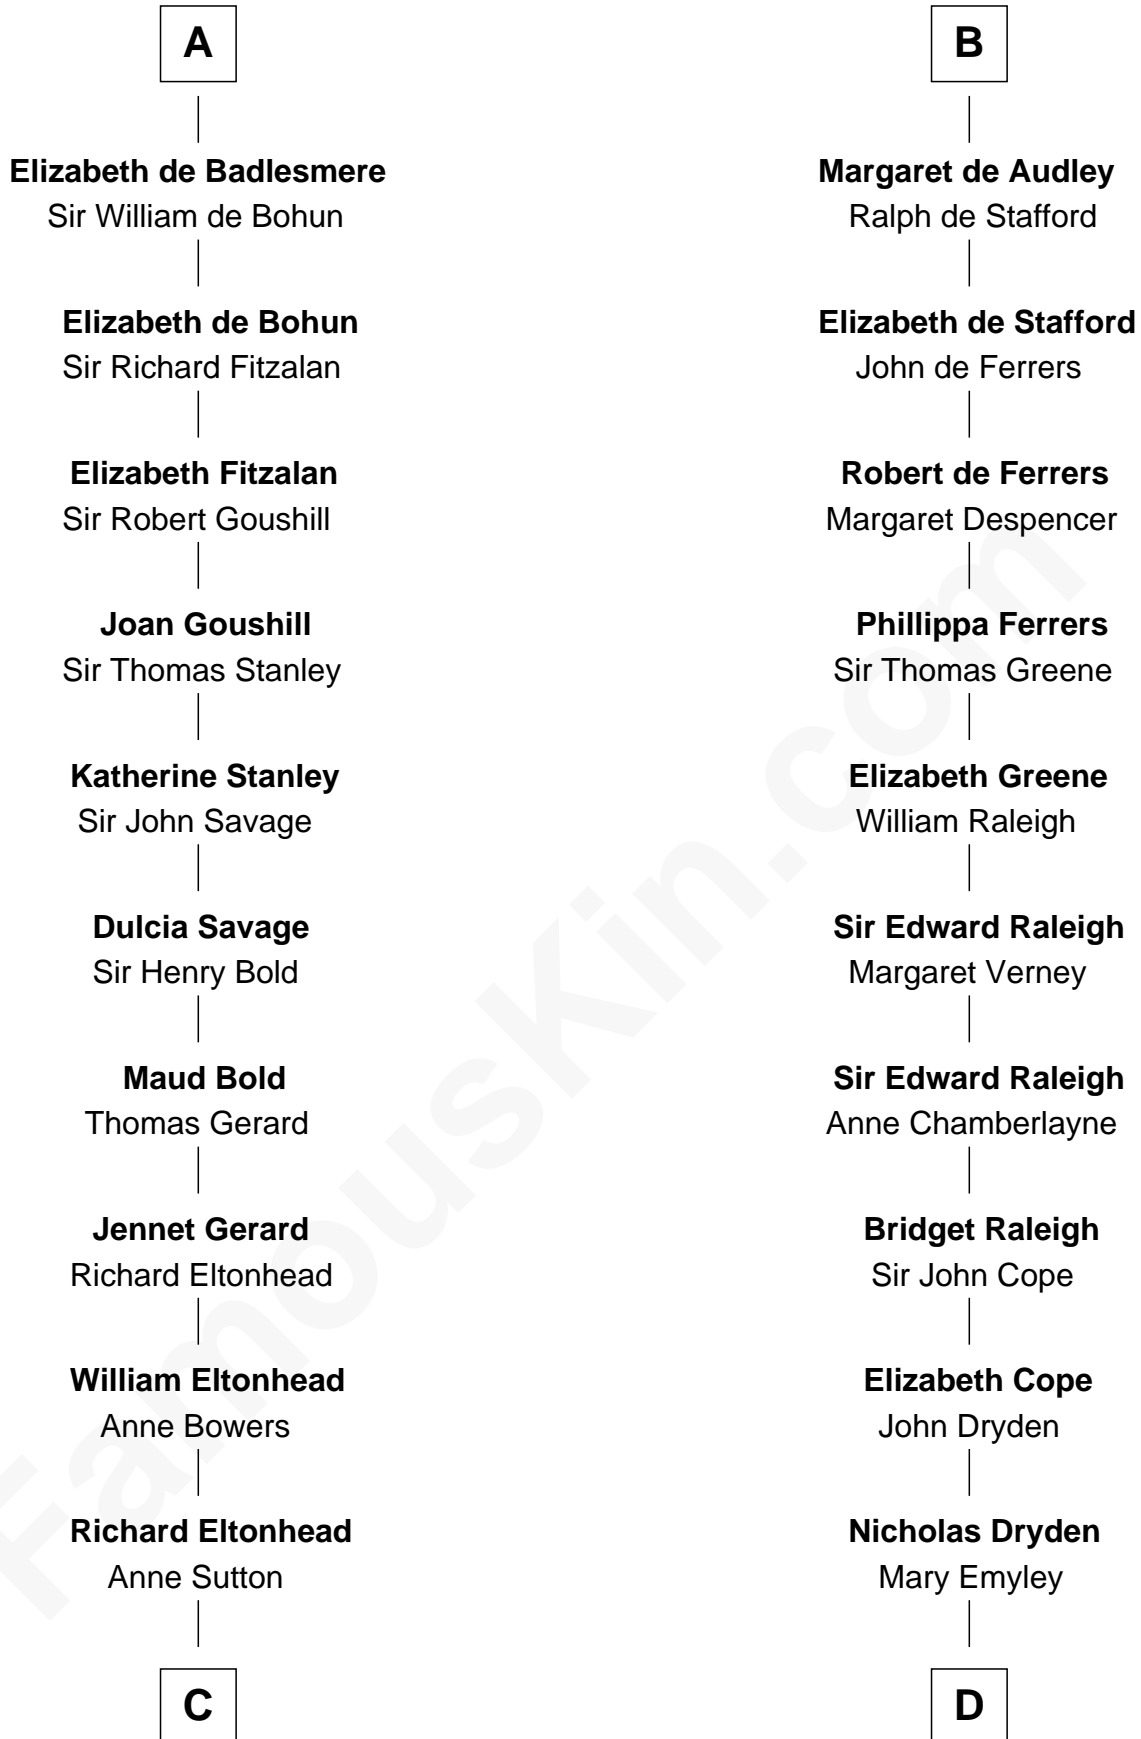

FamousKin.com Relationship Chart of

Henry Lee III

9th Governor of Virginia

19th cousin 2 times removed of

Jonathan Swift

Author of Gulliver's Travels

C

Alice Eltonhead

Henry Corbin

Laetitia Corbin

Richard Lee

Henry Lee

Mary Bland

Col. Henry Lee

Lucy Grymes

Henry Lee III