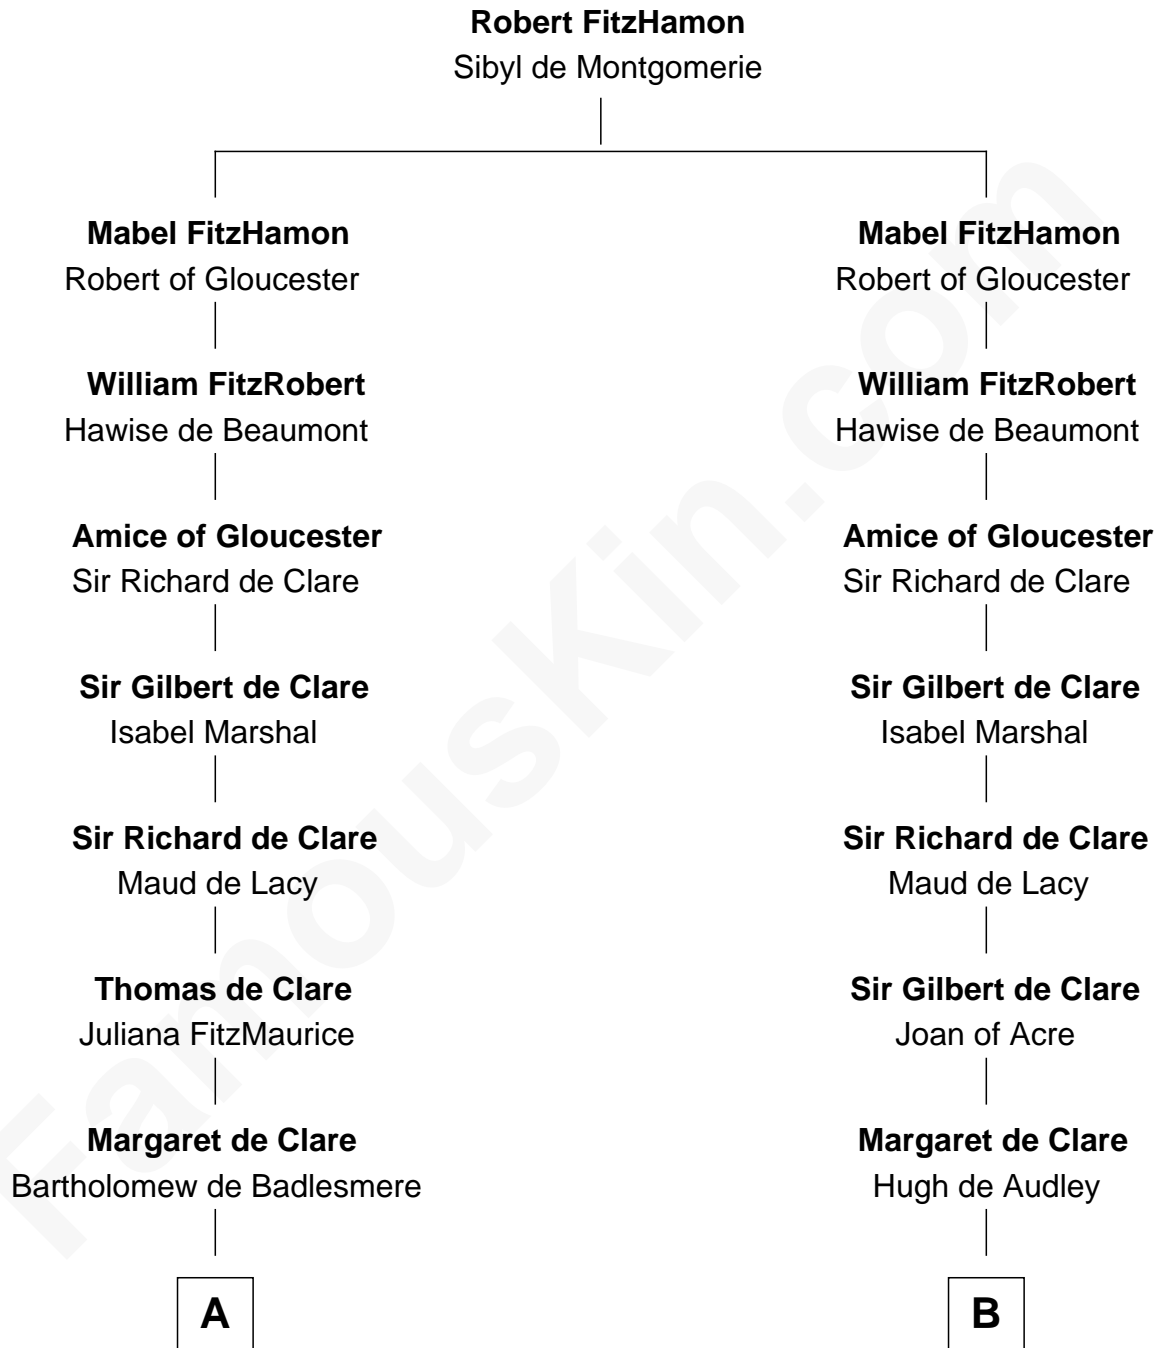

FamousKin.com Relationship Chart of

Henry Lee III

9th Governor of Virginia

19th cousin 2 times removed of

Jonathan Swift

Author of Gulliver's Travels

C

Alice Eltonhead

Henry Corbin

Laetitia Corbin

Richard Lee

Henry Lee

Mary Bland

Col. Henry Lee

Lucy Grymes

Henry Lee III