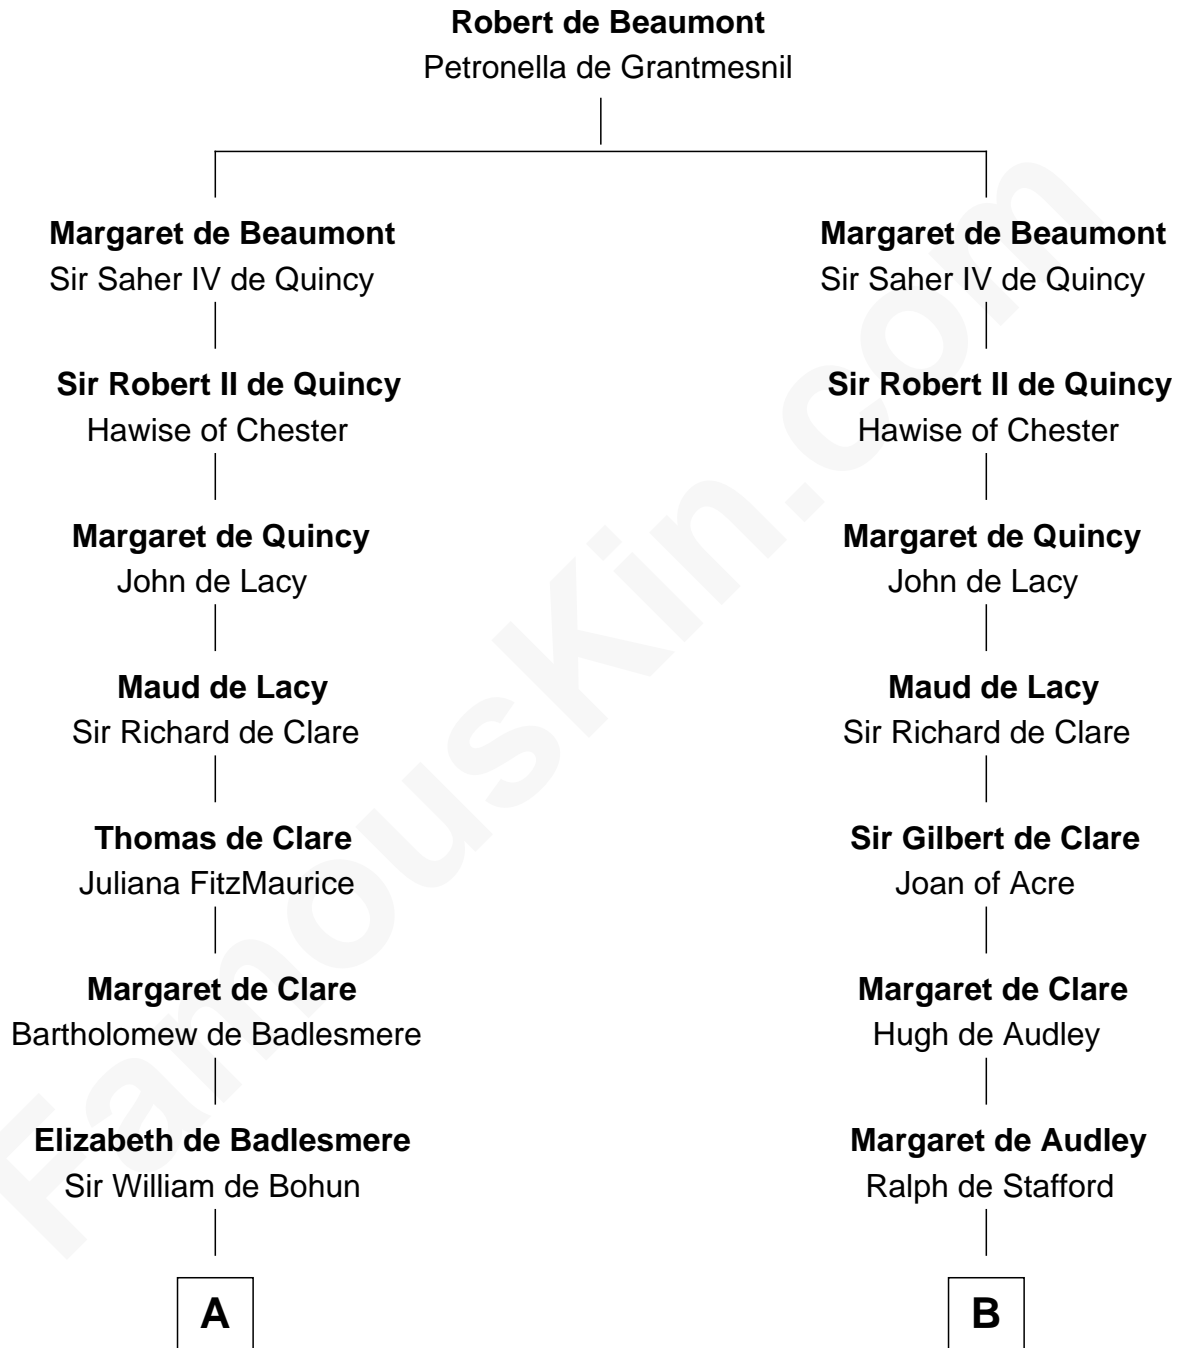

FamousKin.com

Relationship Chart of

Henry Lee III

9th Governor of Virginia

18th cousin 2 times removed of

Jonathan Swift

Author of *Gulliver's Travels*

C

Laetitia Corbin

Richard Lee

Henry Lee

Mary Bland

Col. Henry Lee

Lucy Grymes

Henry Lee III

Light-Horse Harry

D

Jonathan Swift

Abigail Erick

Jonathan Swift

Author of Gulliver's Travels

FamousKin.com