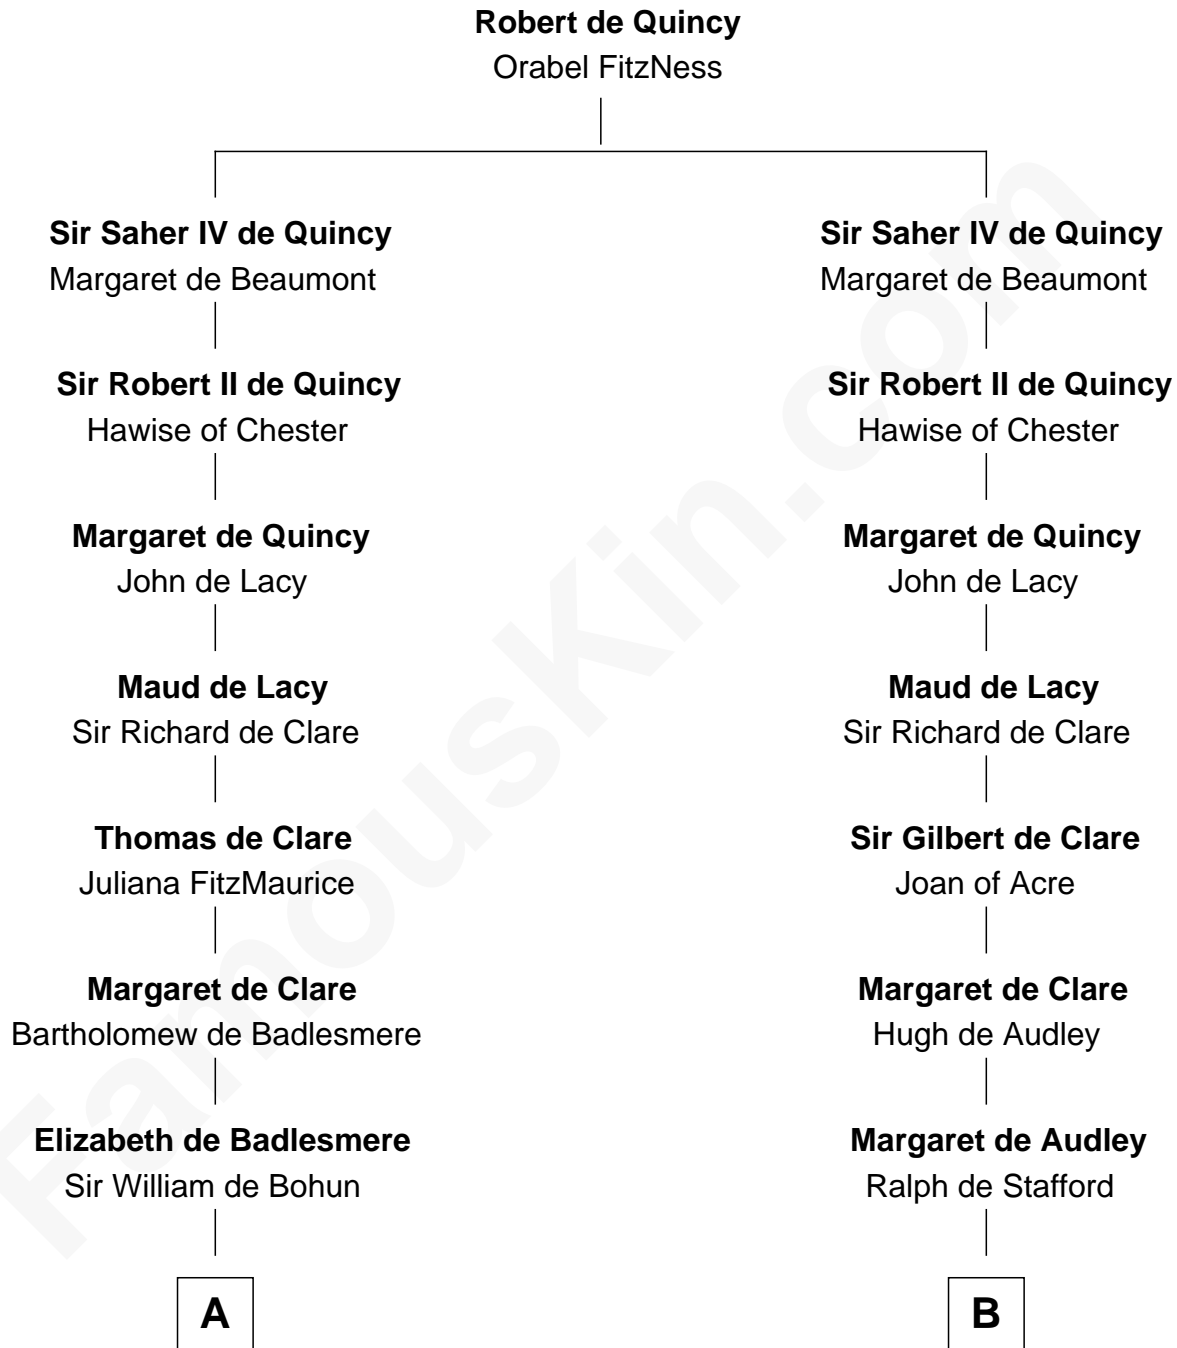

FamousKin.com

Relationship Chart of

Henry Lee III

9th Governor of Virginia

18th cousin 2 times removed of

Jonathan Swift

Author of *Gulliver's Travels*

C

Laetitia Corbin

Richard Lee

Henry Lee

Mary Bland

Col. Henry Lee

Lucy Grymes

Henry Lee III

Light-Horse Harry

D

Jonathan Swift

Abigail Erick

Jonathan Swift

Author of Gulliver's Travels

FamousKin.com