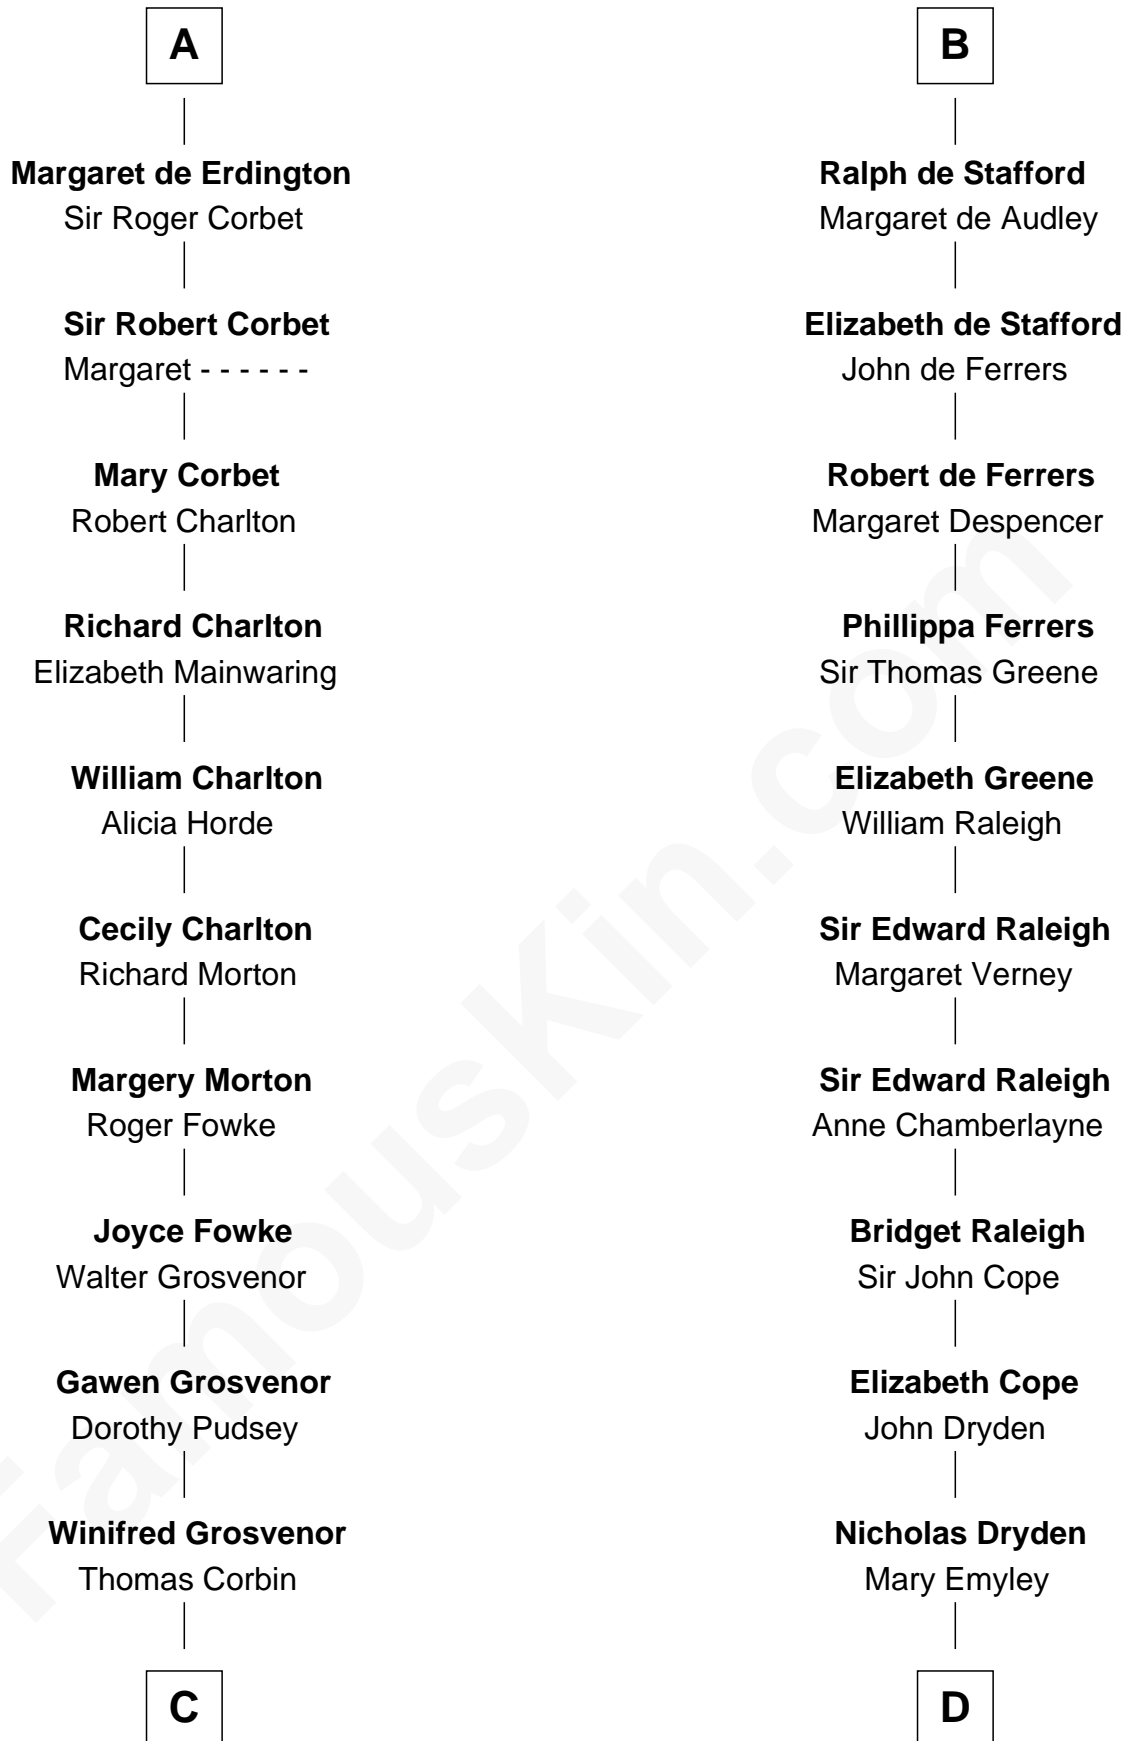

FamousKin.com

Relationship Chart of

Henry Lee III

9th Governor of Virginia

19th cousin 2 times removed of

Jonathan Swift

Author of Gulliver's Travels

Gottfried I, Count of Louvain

Ide de Chiny

C

Henry Corbin
Alice Eltonhead

Laetitia Corbin
Richard Lee

Henry Lee
Mary Bland

Col. Henry Lee
Lucy Grymes

Henry Lee III
Light-Horse Harry

D