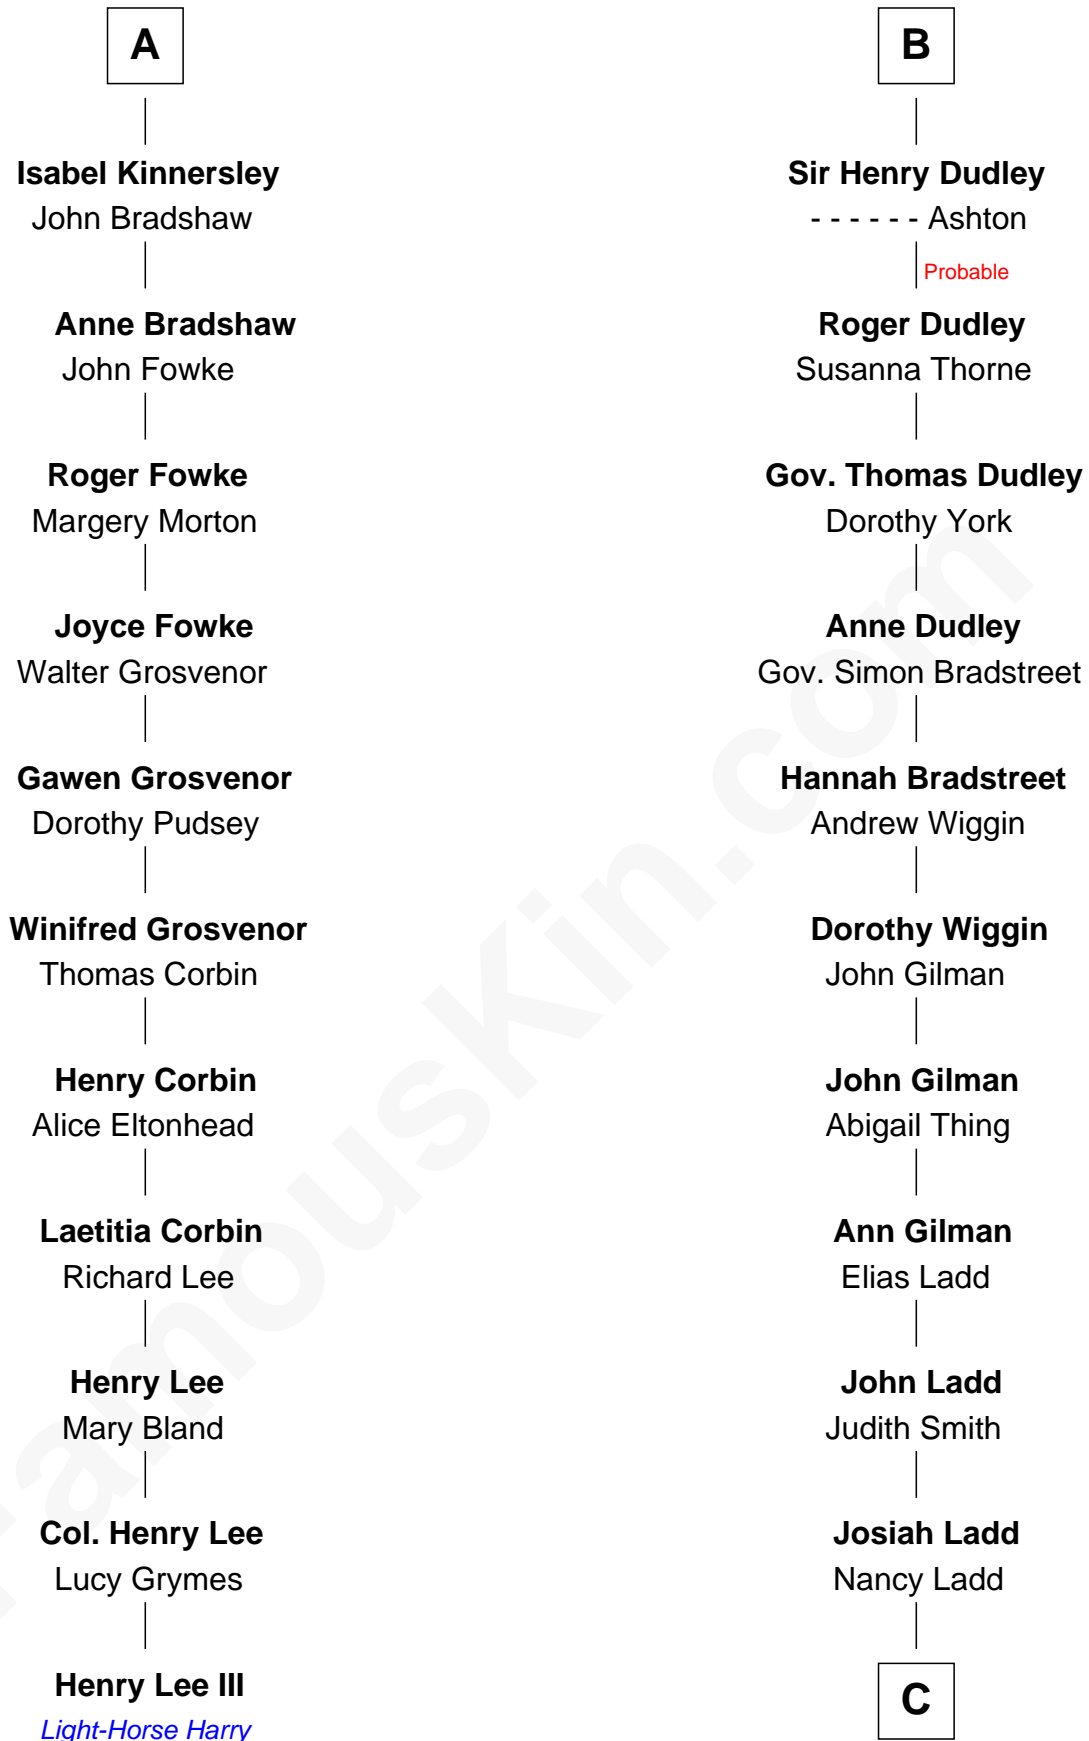

FamousKin.com Relationship Chart of

Henry Lee III

9th Governor of Virginia

17th cousin 3 times removed of

Alan Ladd

Movie Actor

Sir William de Ros
Margery de Badlesmere

C

Alvaro Ladd
Nancy Shotwell

Oscar F. Ladd
Julia Henrietta Meigs

Alan Harwood Ladd
Selina Raleigh

Alan Ladd
Movie Actor

FamousKin.com