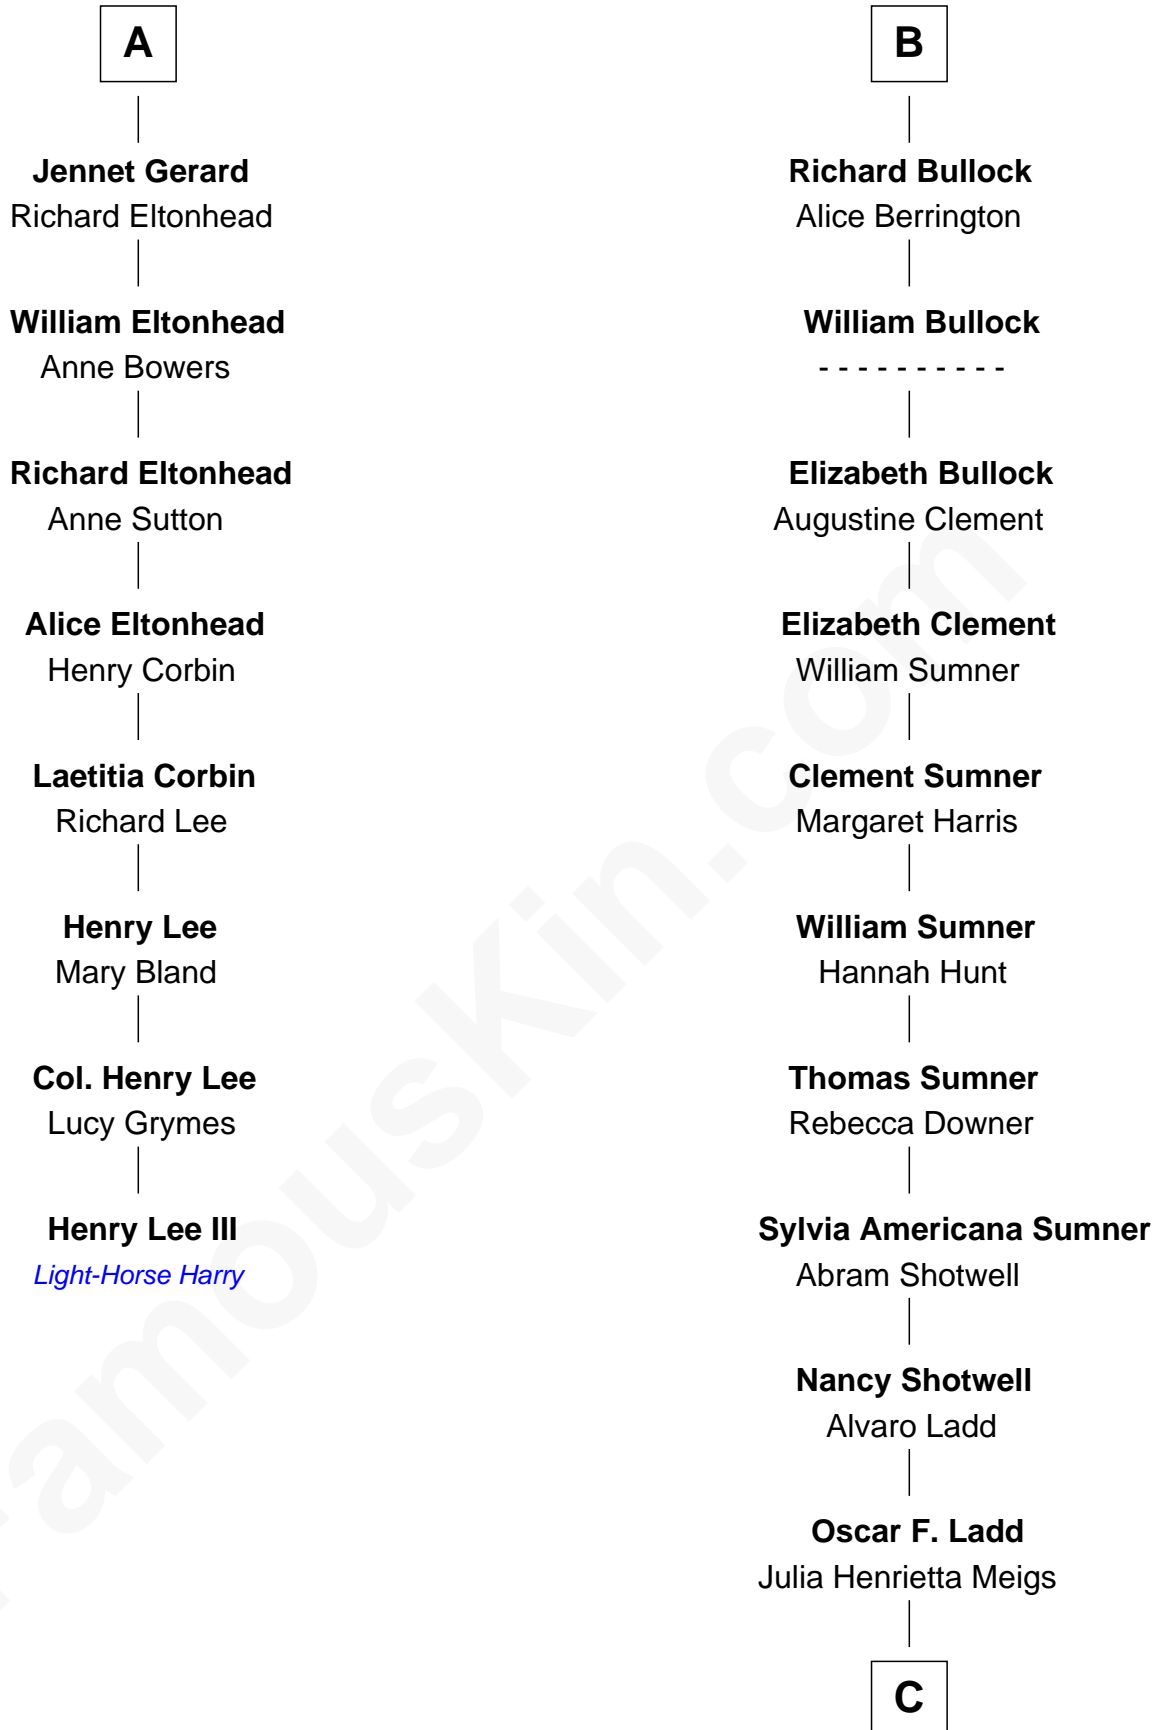

# FamousKin.com Relationship Chart of

**Henry Lee III**

*9th Governor of Virginia*

14th cousin 4 times removed of

**Alan Ladd**

*Movie Actor*

**Bartholomew de Badlesmere**

Margaret de Clare

**Katherine Stanley**

Sir John Savage

**Dulcia Savage**

Sir Henry Bold

**Maud Bold**

Thomas Gerard

**A**

**Maud de Badlesmere**

John de Vere

**Aubrey de Vere**

Alice FitzWalter

**Sir Richard de Vere**

Alice Sergeaux

**Sir John de Vere**

Elizabeth Howard

**Joan de Vere**

Sir William Norreys

**Margaret Norreys**

Gilbert Bullock

**Thomas Bullock**

Alice Kingsmill

**B**

**C**

Alan Harwood Ladd