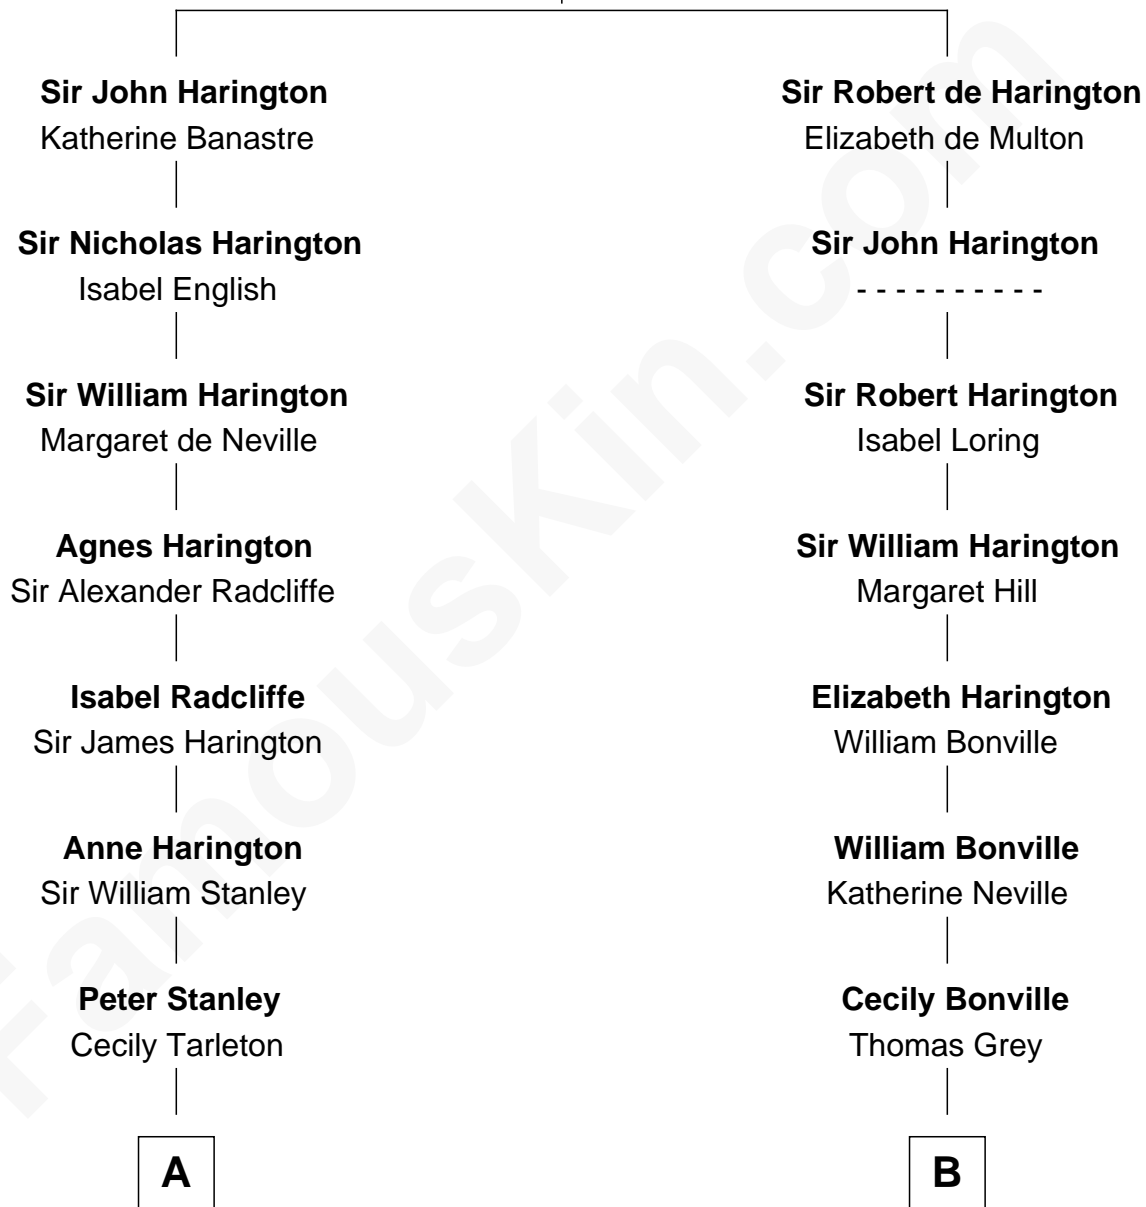

FamousKin.com Relationship Chart of

Henry Lee III

9th Governor of Virginia

13th cousin 8 times removed of

Alan Ladd

Movie Actor

Sir John de Harington

Joan - - - - -