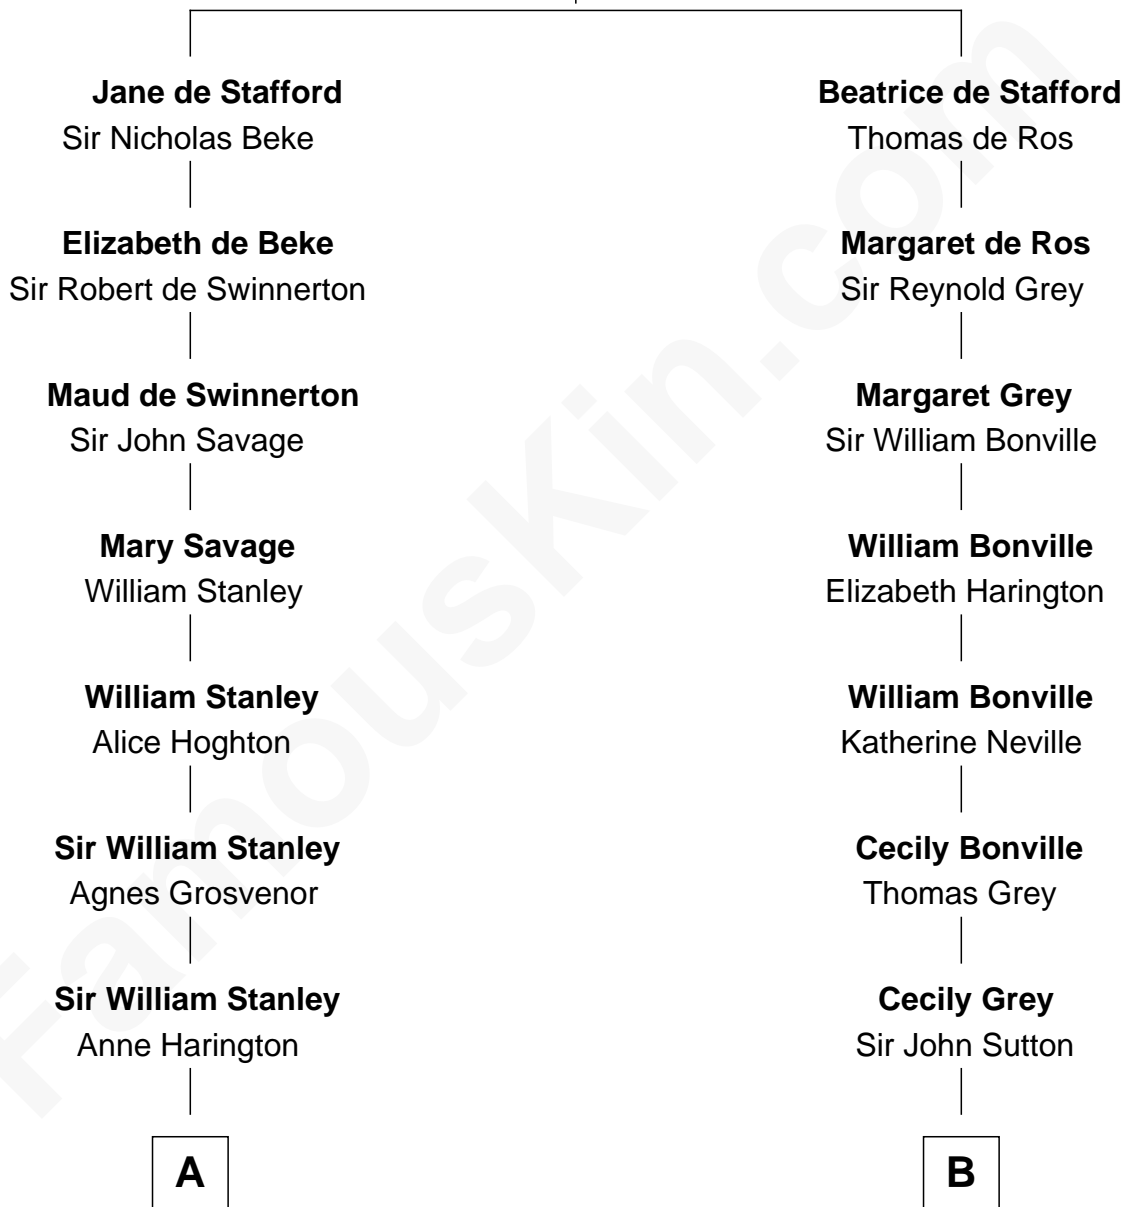

# FamousKin.com Relationship Chart of

**Henry Lee III**

*9th Governor of Virginia*

14th cousin 6 times removed of

**Alan Ladd**

*Movie Actor*

**Ralph de Stafford**

*with wife  
Katherine de Hastang*

*with wife  
Margaret de Audley*

**C**

**Alvaro Ladd**  
Nancy Shotwell

**Oscar F. Ladd**  
Julia Henrietta Meigs

**Alan Harwood Ladd**  
Selina Raleigh

**Alan Ladd**  
*Movie Actor*

FamousKin.com