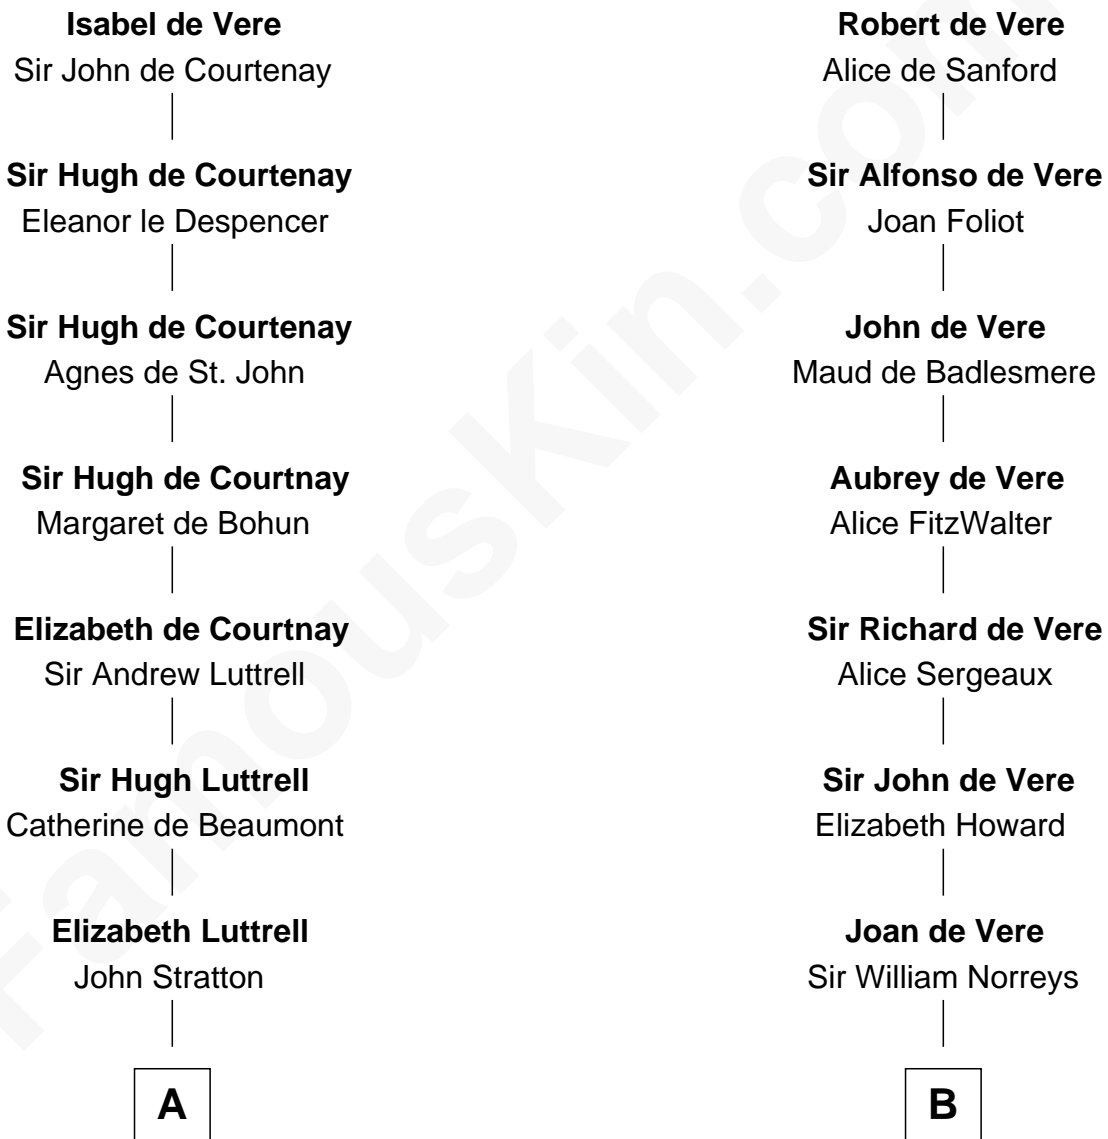

# FamousKin.com Relationship Chart of

**Henry Lee III**

*9th Governor of Virginia*

19th cousin 1 time removed of

**Alan Ladd**

*Movie Actor*

**Hugh de Vere**  
Hawise de Quincy

**C**

**Frances Jennings**  
Col. Charles Grymes

**Lucy Grymes**  
Col. Henry Lee

**Henry Lee III**  
*Light-Horse Harry*

**D**

**Nancy Shotwell**  
Alvaro Ladd

**Oscar F. Ladd**  
Julia Henrietta Meigs

**Alan Harwood Ladd**  
Selina Raleigh