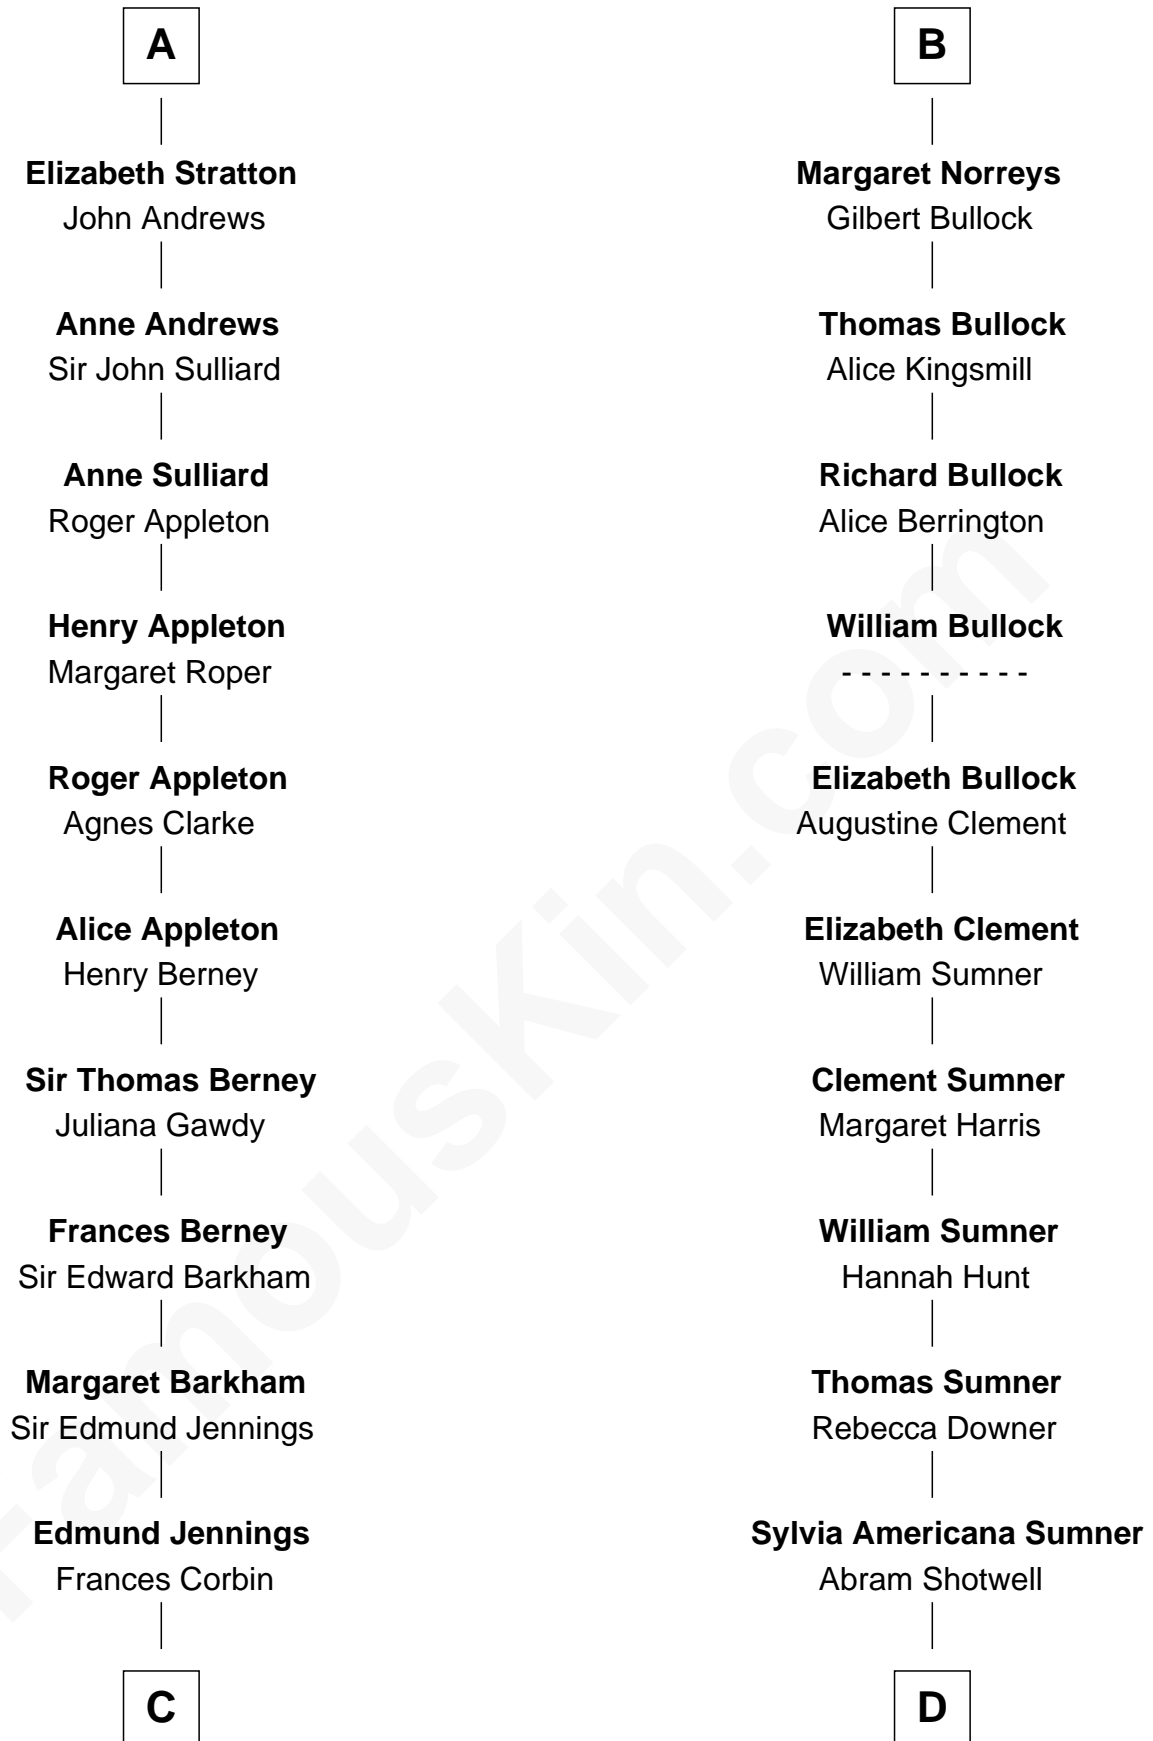

# FamousKin.com Relationship Chart of

**Henry Lee III**

*9th Governor of Virginia*

19th cousin 1 time removed of

**Alan Ladd**

*Movie Actor*

**Hugh de Vere**  
Hawise de Quincy

**C**

**Frances Jennings**  
Col. Charles Grymes

**Lucy Grymes**  
Col. Henry Lee

**Henry Lee III**  
*Light-Horse Harry*

**D**

**Nancy Shotwell**  
Alvaro Ladd

**Oscar F. Ladd**  
Julia Henrietta Meigs

**Alan Harwood Ladd**  
Selina Raleigh