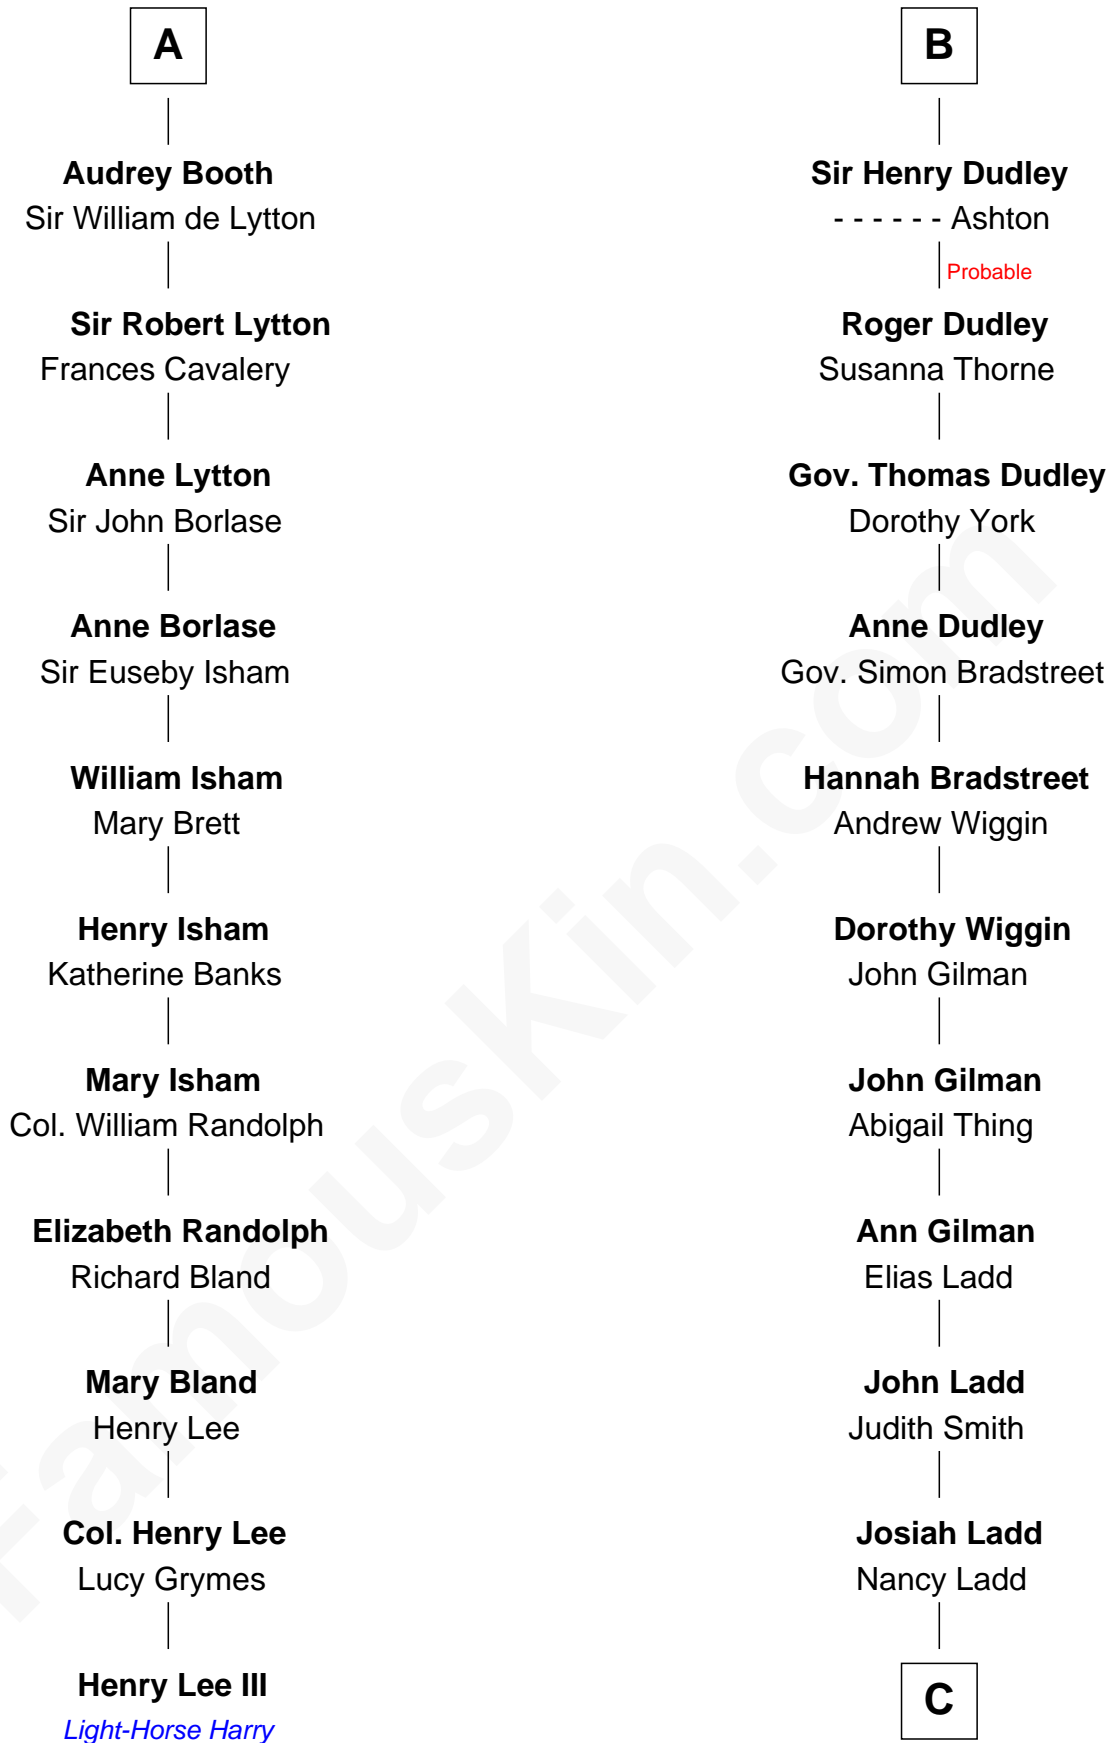

FamousKin.com Relationship Chart of

Henry Lee III

9th Governor of Virginia

17th cousin 3 times removed of

Alan Ladd

Movie Actor

Eudo la Zouche
Milicent de Cantilupe

Sir William la Zouche

Sir Roger Wentworth

Margaret Wentworth

Sir William Hopton

Margaret Hopton

Sir Philip Booth

A

Eve la Zouche

Sir Maurice de Berkeley

Thomas de Berkeley

Katherine de Clyvedon

Sir John Berkeley

Elizabeth Betteshorne

Elizabeth Berkeley

Sir John Sutton

Sir Edmund Sutton

Joyce Tiptoft

Sir Edward Sutton

Cecily Willoughby

Sir John Sutton

Cecily Grey

B

C

Alvaro Ladd
Nancy Shotwell

Oscar F. Ladd
Julia Henrietta Meigs