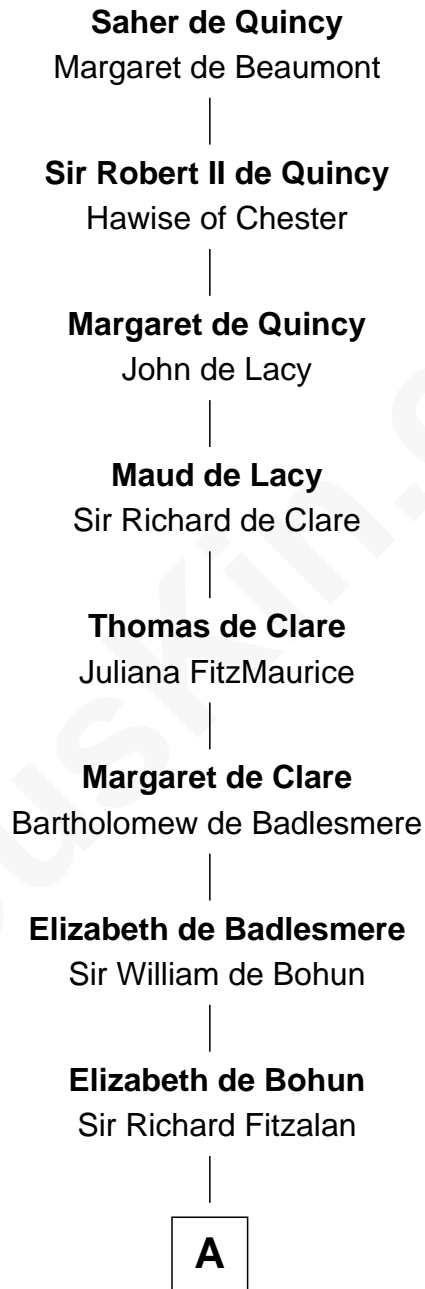

FamousKin.com Relationship Chart of

Henry Lee III

9th Governor of Virginia

18th Great-grandson of

Saher de Quincy

Magna Carta Surety

A

Elizabeth Fitzalan
Sir Robert Goushill

Joan Goushill
Sir Thomas Stanley

Katherine Stanley
Sir John Savage

Dulcia Savage
Sir Henry Bold

Maud Bold
Thomas Gerard

Jennet Gerard
Richard Eltonhead

William Eltonhead
Anne Bowers

Richard Eltonhead
Anne Sutton