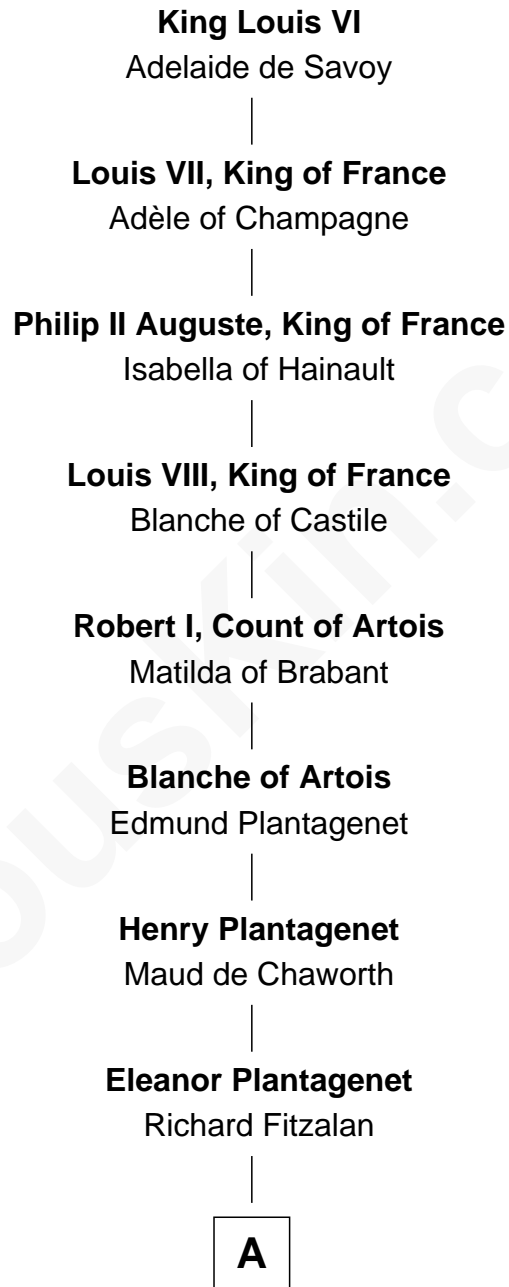

# FamousKin.com Relationship Chart of

**Henry Lee III**

*9th Governor of Virginia*

**19th Great-grandson of**

**King Louis VI**

*King of France*

**A**

**Sir Richard Fitzalan**

Elizabeth de Bohun

**Elizabeth Fitzalan**

Sir Robert Goushill

**Joan Goushill**

Sir Thomas Stanley

**Katherine Stanley**

Sir John Savage

**Dulcia Savage**

Sir Henry Bold

**Maud Bold**

Thomas Gerard

**Jennet Gerard**

Richard Eltonhead

**William Eltonhead**

Anne Bowers

**Richard Eltonhead**