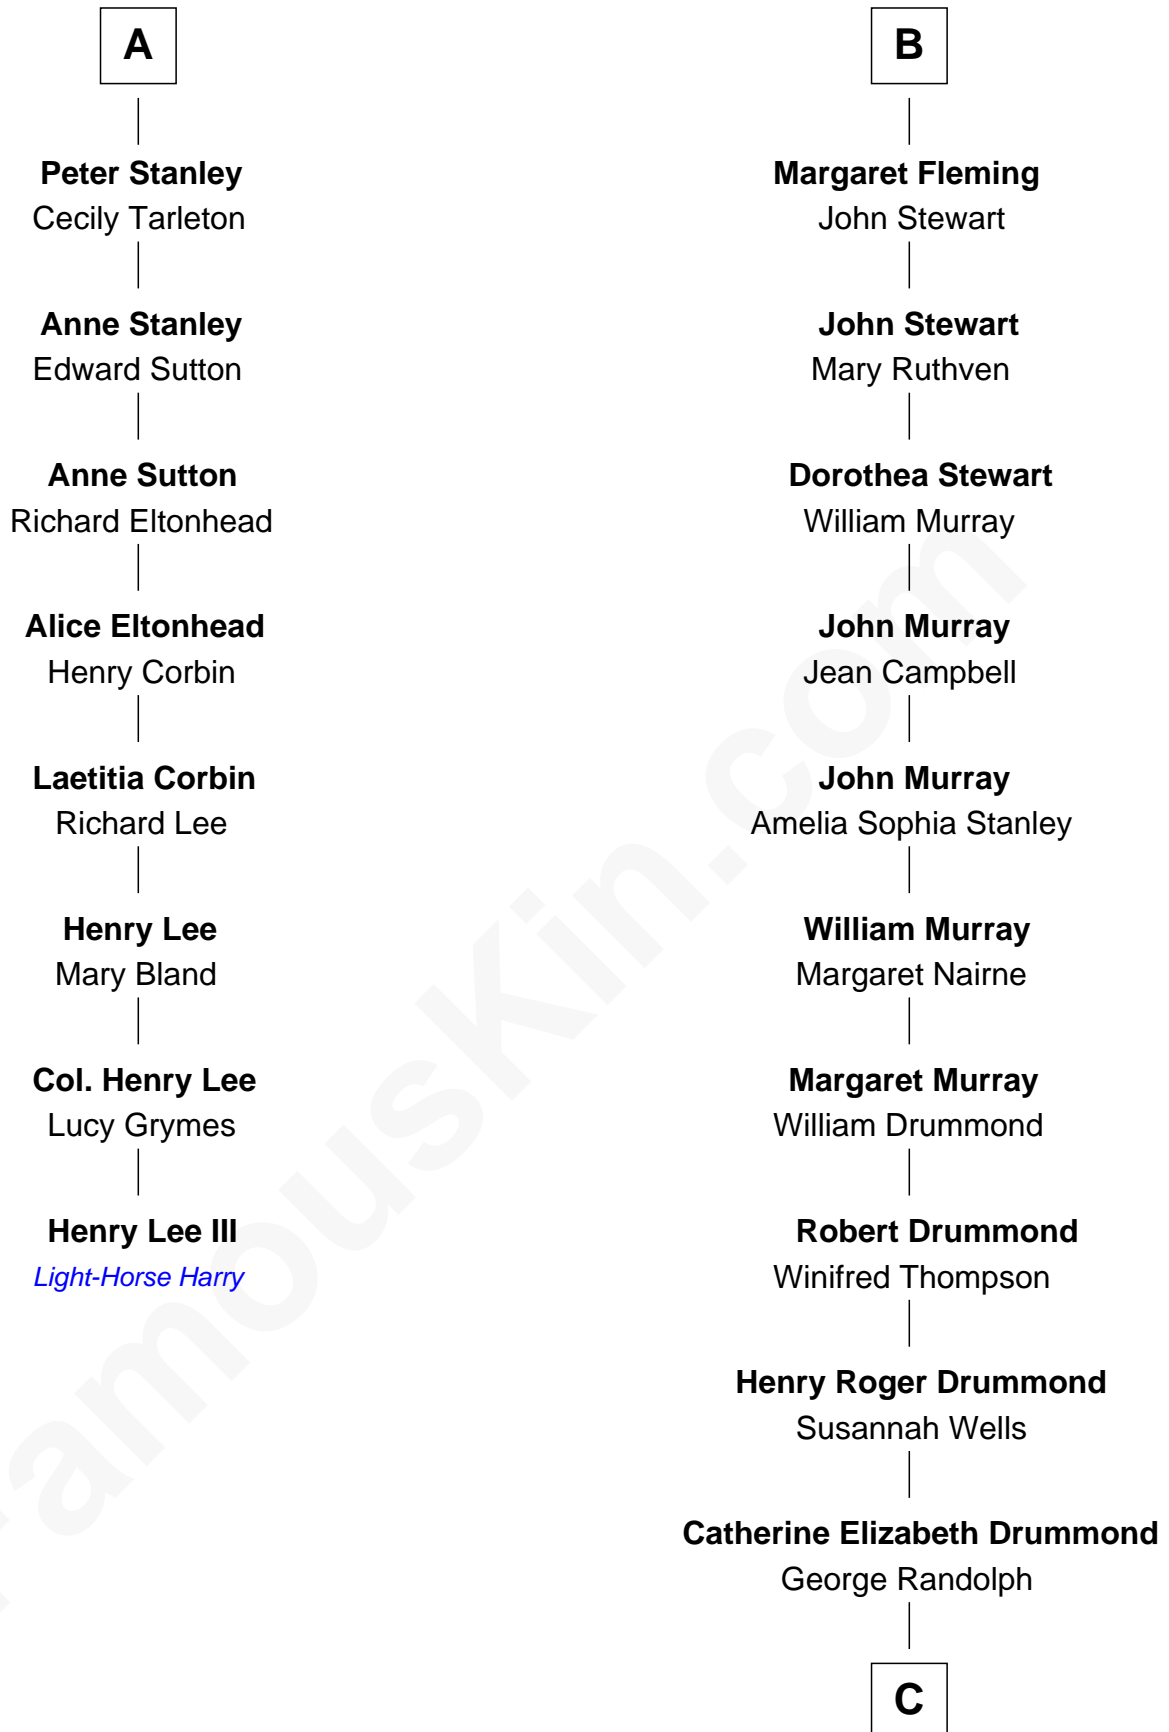

# FamousKin.com Relationship Chart of

**Henry Lee III**

*9th Governor of Virginia*

14th cousin 7 times removed of

**Hugh Grant**

*Movie Actor*

**Sir Robert de Holland**

Maude la Zouche

**C**

**Cyril Randolph**

Frances Selina Hervey

**Felton George Randolph**

Emily Margaret Nepean

**Margaret Isobel Randolph**

John Cassilis MacLean

**Fynvola Susan MacLean**