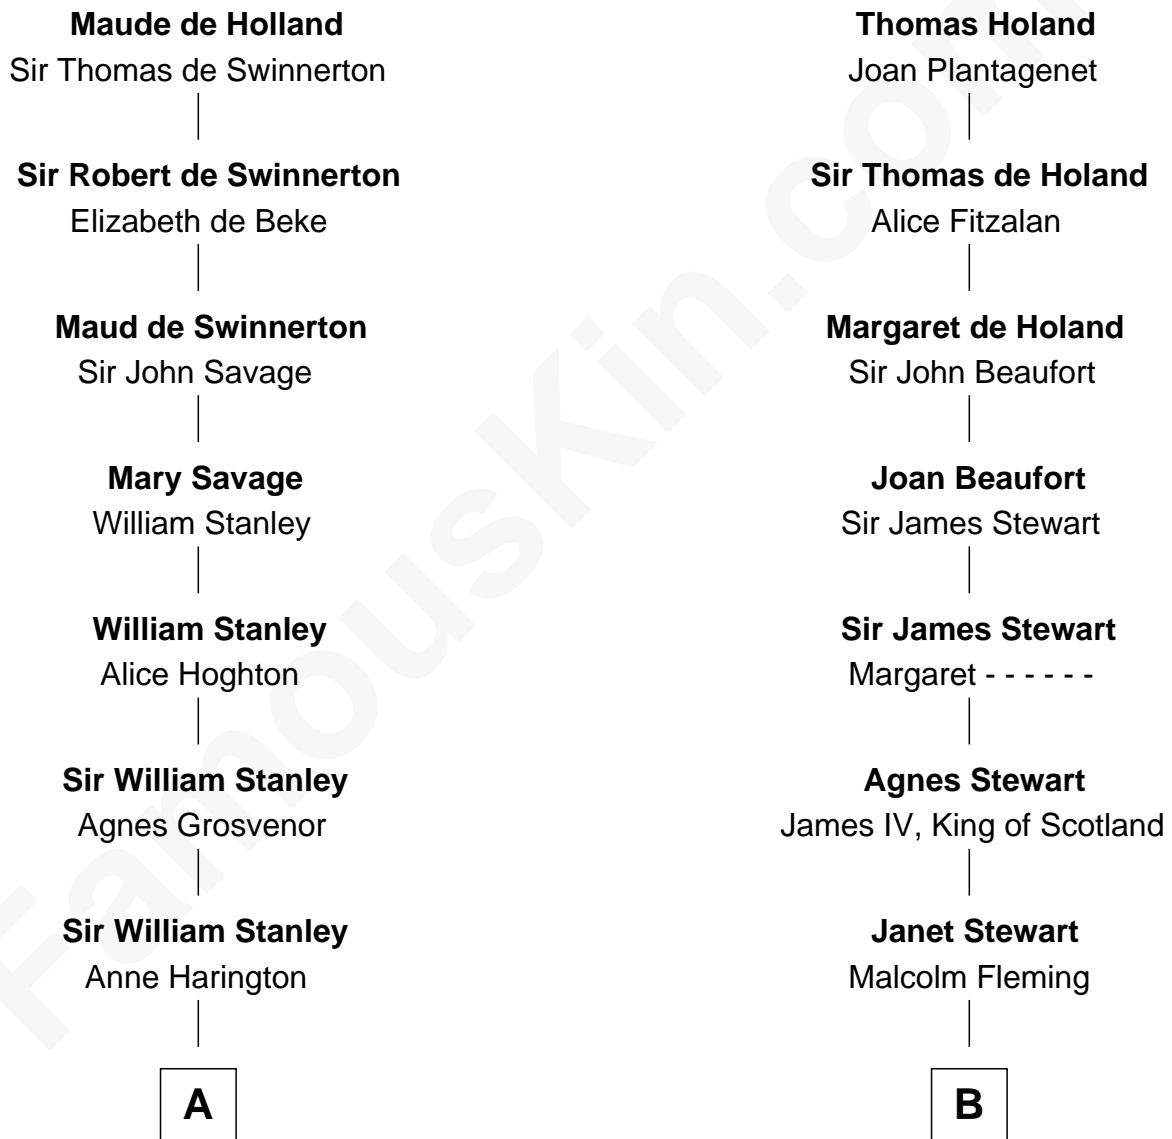

# FamousKin.com Relationship Chart of

**Henry Lee III**

*9th Governor of Virginia*

14th cousin 7 times removed of

**Hugh Grant**

*Movie Actor*

**Sir Robert de Holland**

Maude la Zouche

**C**

**Cyril Randolph**

Frances Selina Hervey

**Felton George Randolph**

Emily Margaret Nepean

**Margaret Isobel Randolph**

John Cassilis MacLean

**Fynvola Susan MacLean**