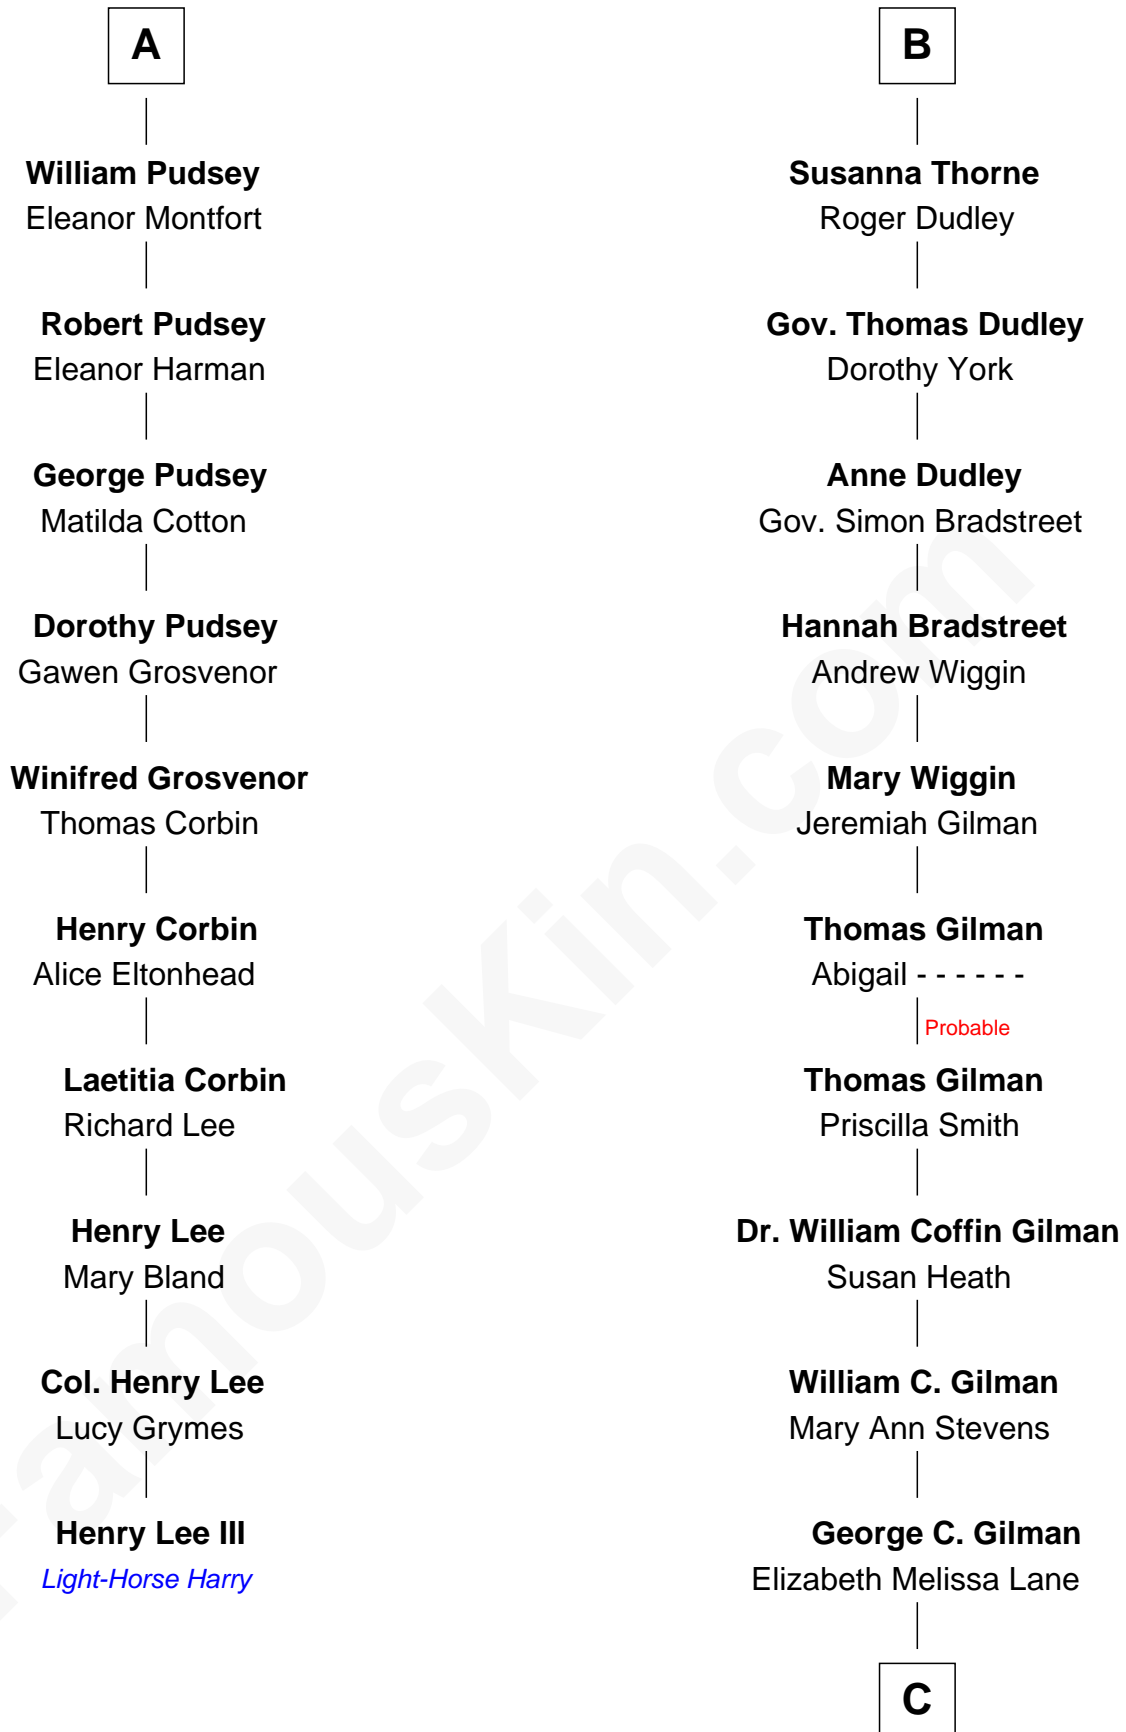

FamousKin.com Relationship Chart of

Henry Lee III

9th Governor of Virginia

16th cousin 3 times removed of

George Hamilton

TV and Movie Actor

Sir John Grey

Avice Marmion

Sir Robert Grey
Lora de St. Quintin

Elizabeth Grey
Henry FitzHugh

Eleanor Fitzhugh
Sir Thomas Tunstall

Margaret Tunstall
Sir Ralph Pudsey

Sir John Pudsey
Grace Hamerton

Henry Pudsey
Margaret Conyers

Rowland Pudsey
Edith Hare

A

Maud Grey

Sir Thomas Harcourt

Sir Thomas Harcourt
Jane Fraunceys

Sir Richard Harcourt
Edith St. Clair

Alice Harcourt
William Bessiles

Elizabeth Bessiles
Richard Fettiplace

Anne Fettiplace
Edward Purefoy

Mary Purefoy
Thomas Thorne

B

C

Lillian C. Gilman
Harry Fuller Hamilton

George William Hamilton
Anne Lucille Stevens

George Hamilton
TV and Movie Actor

FamousKin.com