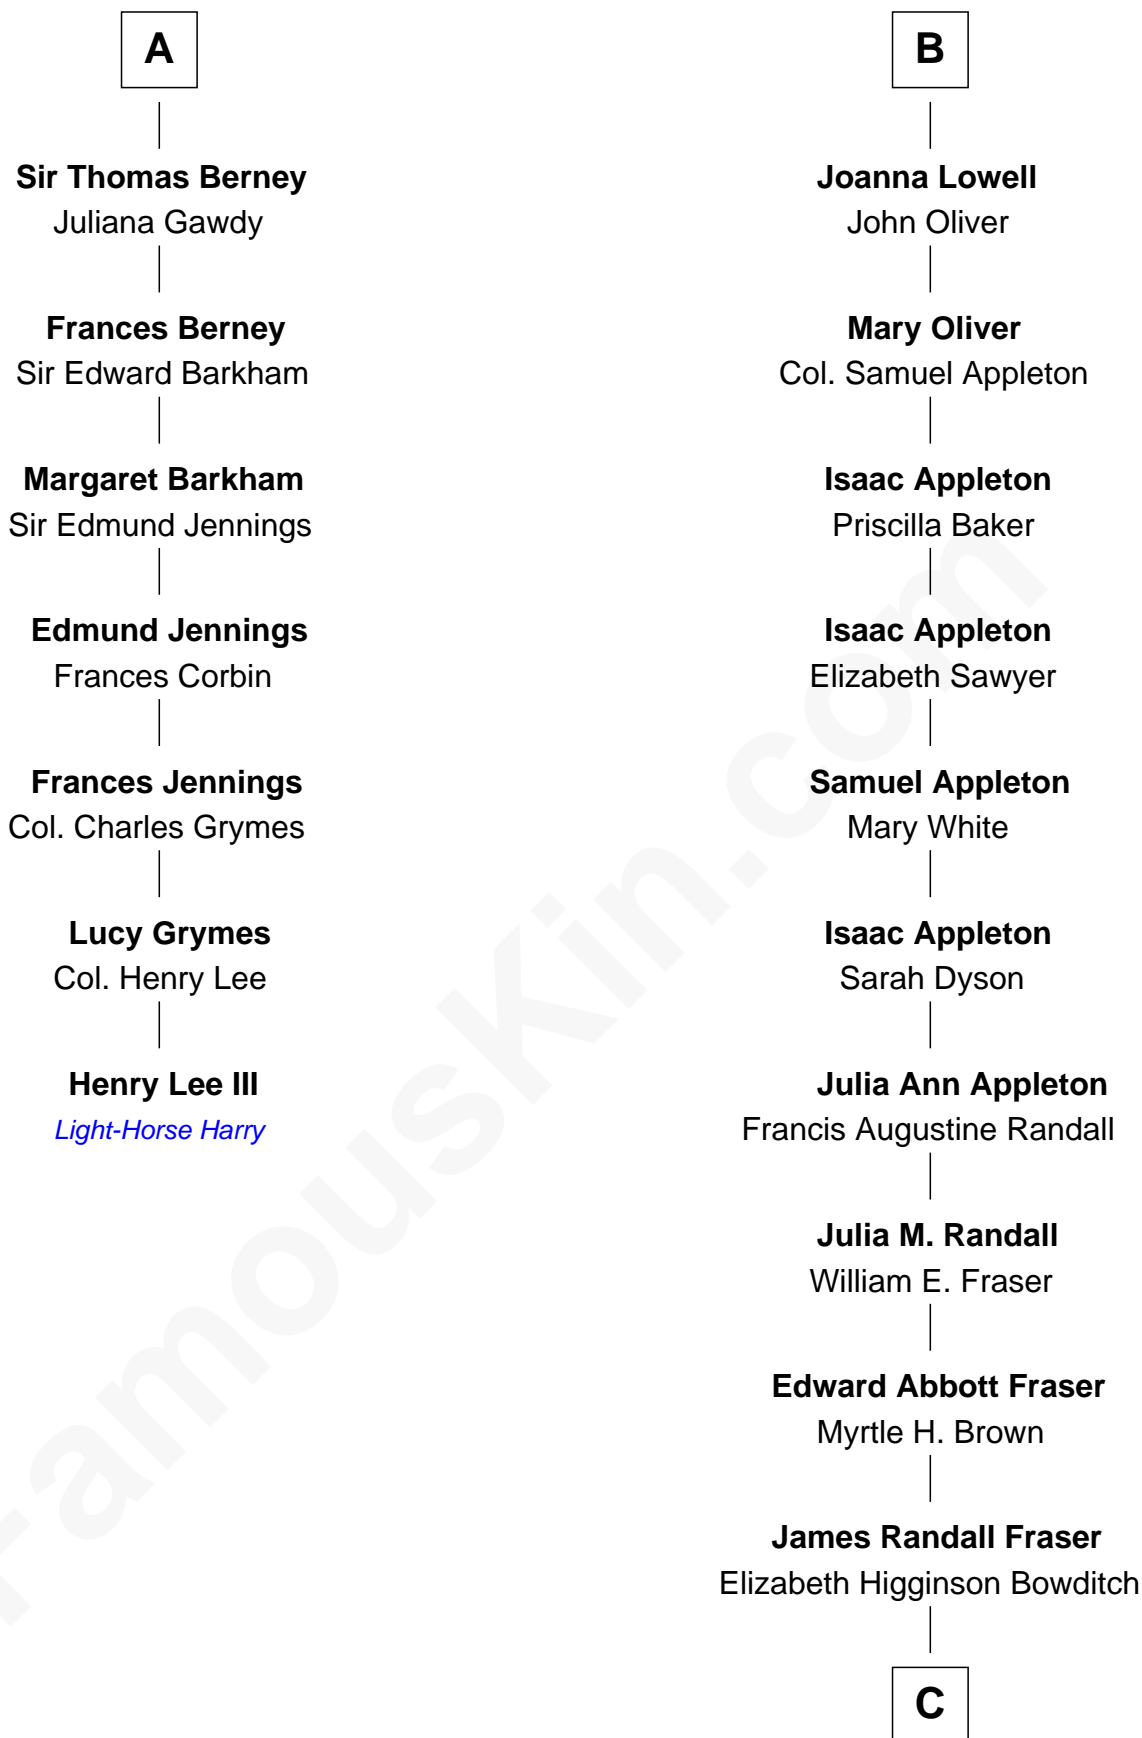

FamousKin.com Relationship Chart of

Henry Lee III

9th Governor of Virginia

13th cousin 5 times removed of

James Spader

TV and Movie Actor

Sir Hugh Luttrell
Catherine de Beaumont

C

Jean Fraser

Stoddard Greenwood Spader

James Spader

TV and Movie Actor

FamousKin.com