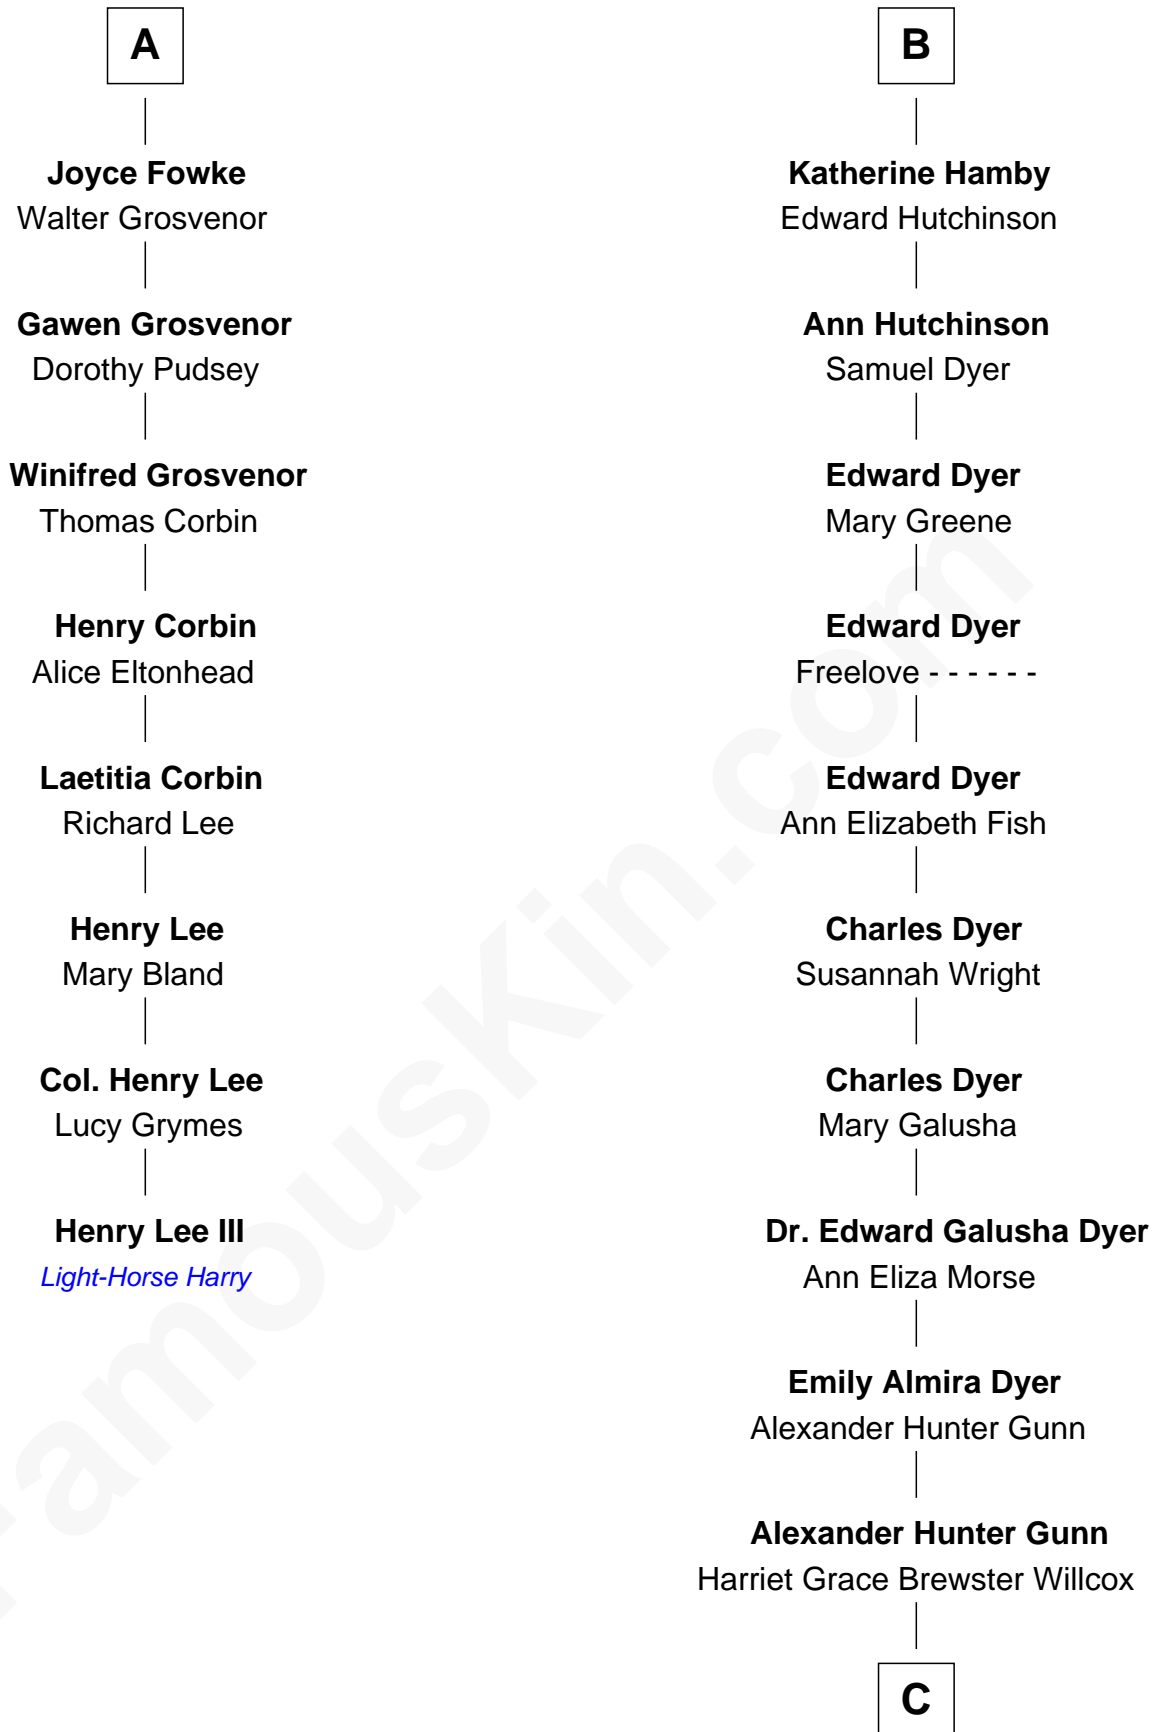

# FamousKin.com Relationship Chart of

**Henry Lee III**

*9th Governor of Virginia*

14th cousin 5 times removed of

**Andrew Shue**

*TV Actor*

**Sir Baldwin Freville**

Maude le Scrope

Sir Hugh Willoughby

**Margery Willoughby**

Sir Godfrey Hilton

**Elizabeth Hilton**

Richard Thimbleby

**Anne Thimbleby**

John Booth

**Eleanor Booth**

Edward Hamby

**William Hamby**

Margaret Blewett

**Robert Hamby**

Elizabeth Arnold

**B**

C

**Mary Brewster Gunn**  
Adoniram Judson Wells

**Anne Brewster Wells**  
James William Shue

**Andrew Shue**  
*TV Actor*

FamousKin.com