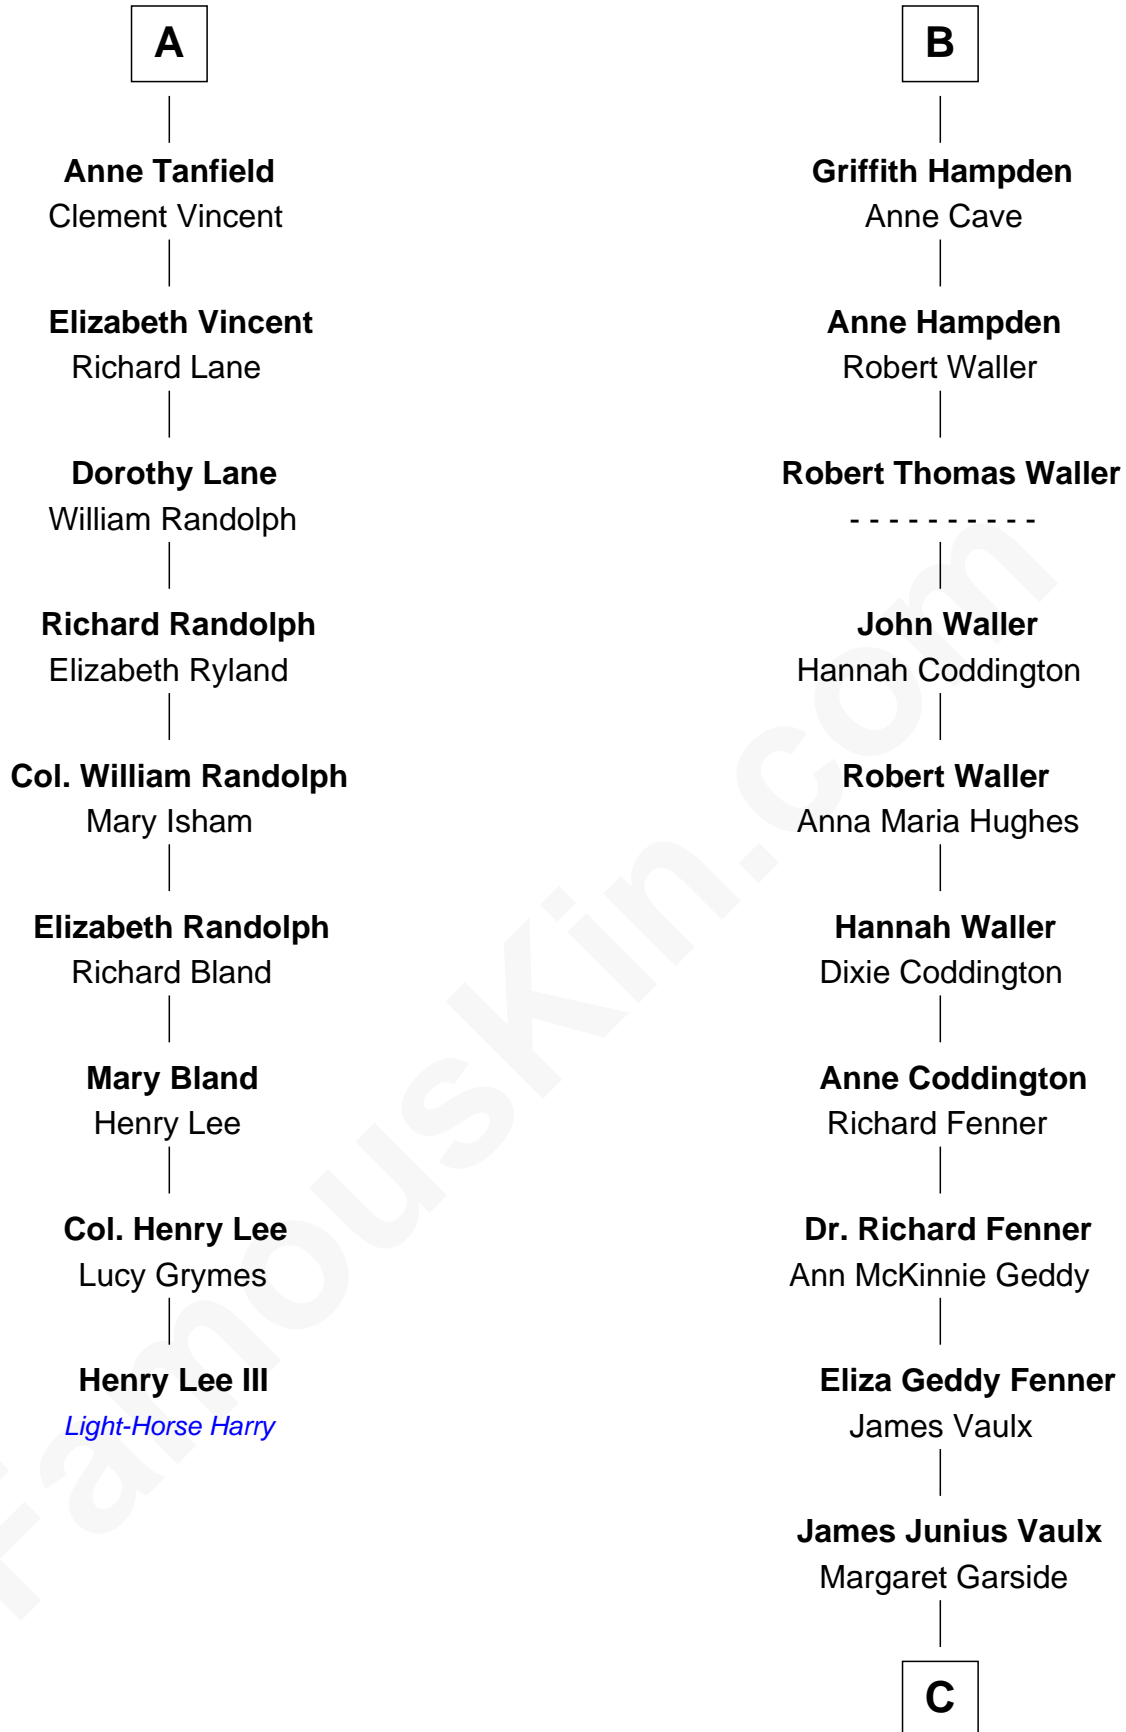

# FamousKin.com Relationship Chart of

**Henry Lee III**

*9th Governor of Virginia*

15th cousin 4 times removed of

**John McCain**

*U.S. Senator from Arizona*

**Sir John Howard**

Alice de Bois

**Sir Robert Howard**

Margaret de Scales

**Sir John Howard**

Alice Tendring

**Sir Robert Howard**

Margaret Mowbray

**Katherine Howard**

Sir Edward Neville

Sir Peter de Brewes

**Beatrice Brewes**

Sir Hugh Shirley

**Sir Ralph Shirley**

Joan Basset

**Beatrice Shirley**

John Brome

**Nicholas Brome**

Elizabeth Arundell

**Constance Brome**

Sir Edward Ferrers

**Elizabeth Ferrers**

John Hampden

**B**

**C**

**Katherine Davey Vault**  
Adm. John Sidney McCain