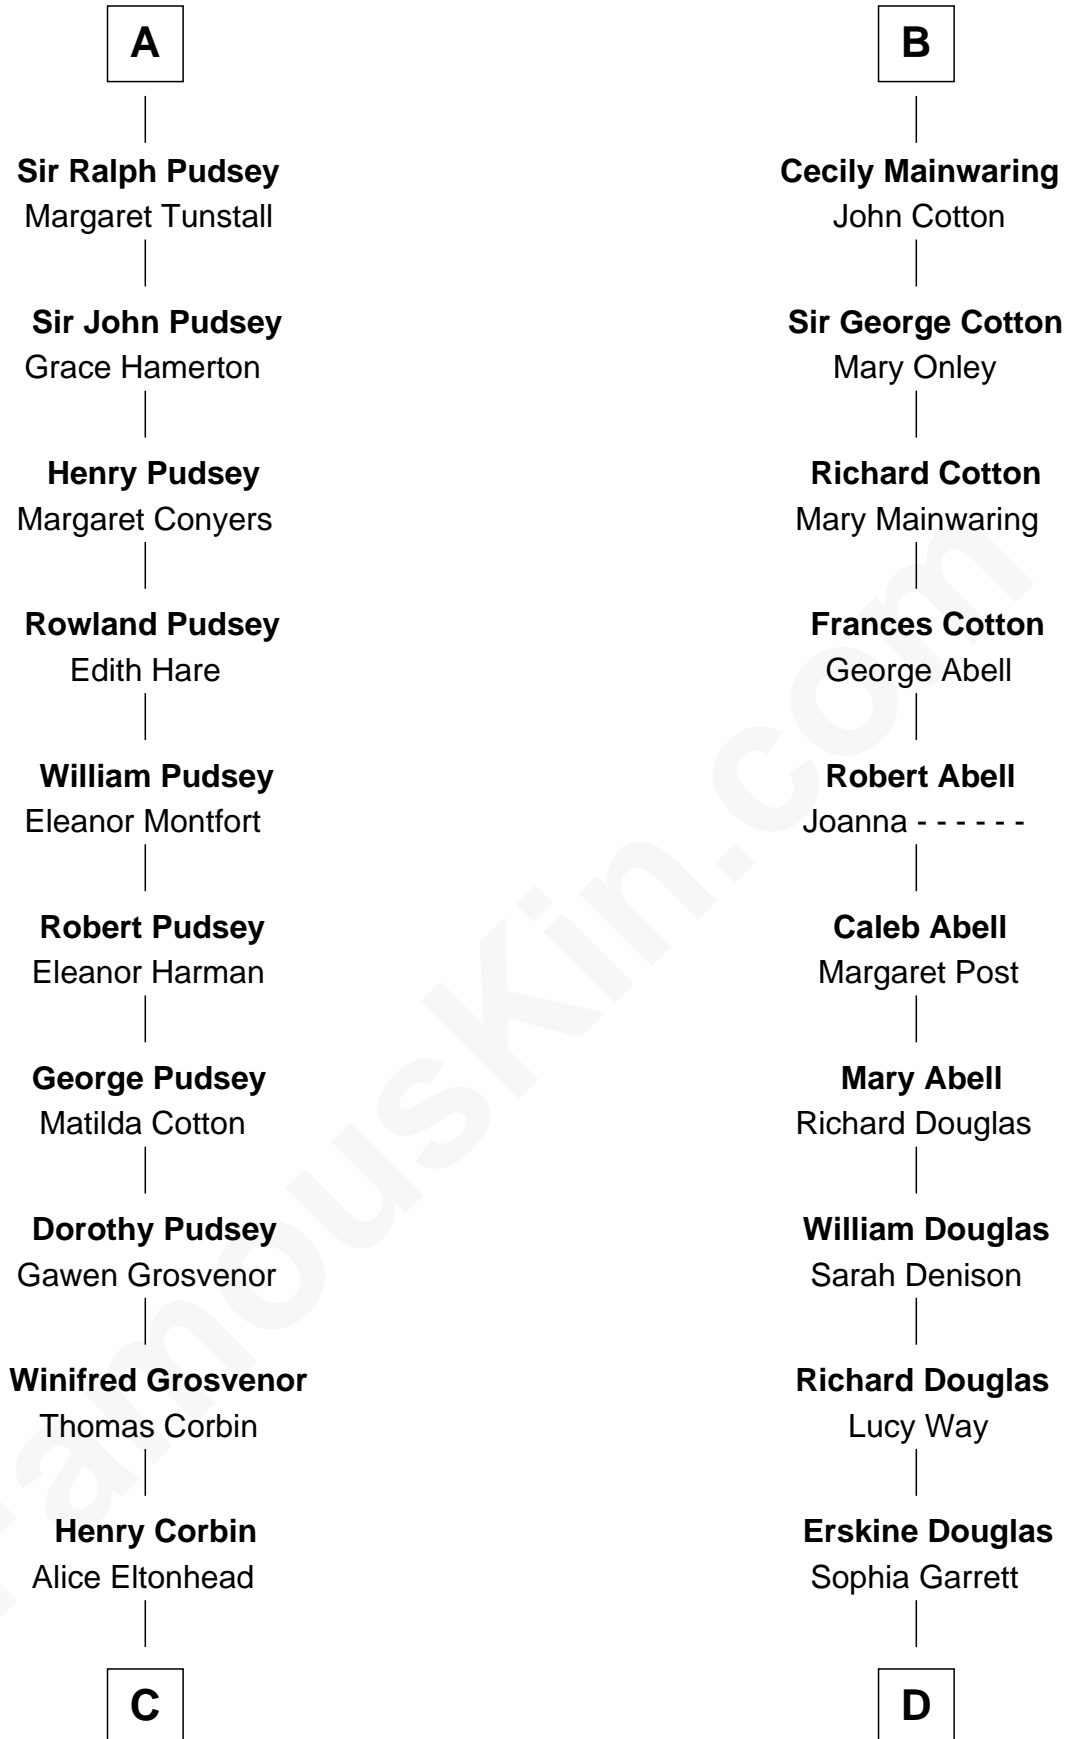

FamousKin.com Relationship Chart of

Henry Lee III

9th Governor of Virginia

20th cousin 1 time removed of

Illeana Douglas

TV and Movie Actress

C

Laetitia Corbin

Richard Lee

Henry Lee

Mary Bland

Col. Henry Lee

Lucy Grymes

Henry Lee III

Light-Horse Harry

D

Emma Jane Douglas

Col. George Taliaferro Shackelford

Lena Priscilla Shackelford

Edouard Gregory Hesselberg

Melvyn Edouard Hesselberg

Rosalind Hightower

Gregory Hesselberg

Joan Georgescu